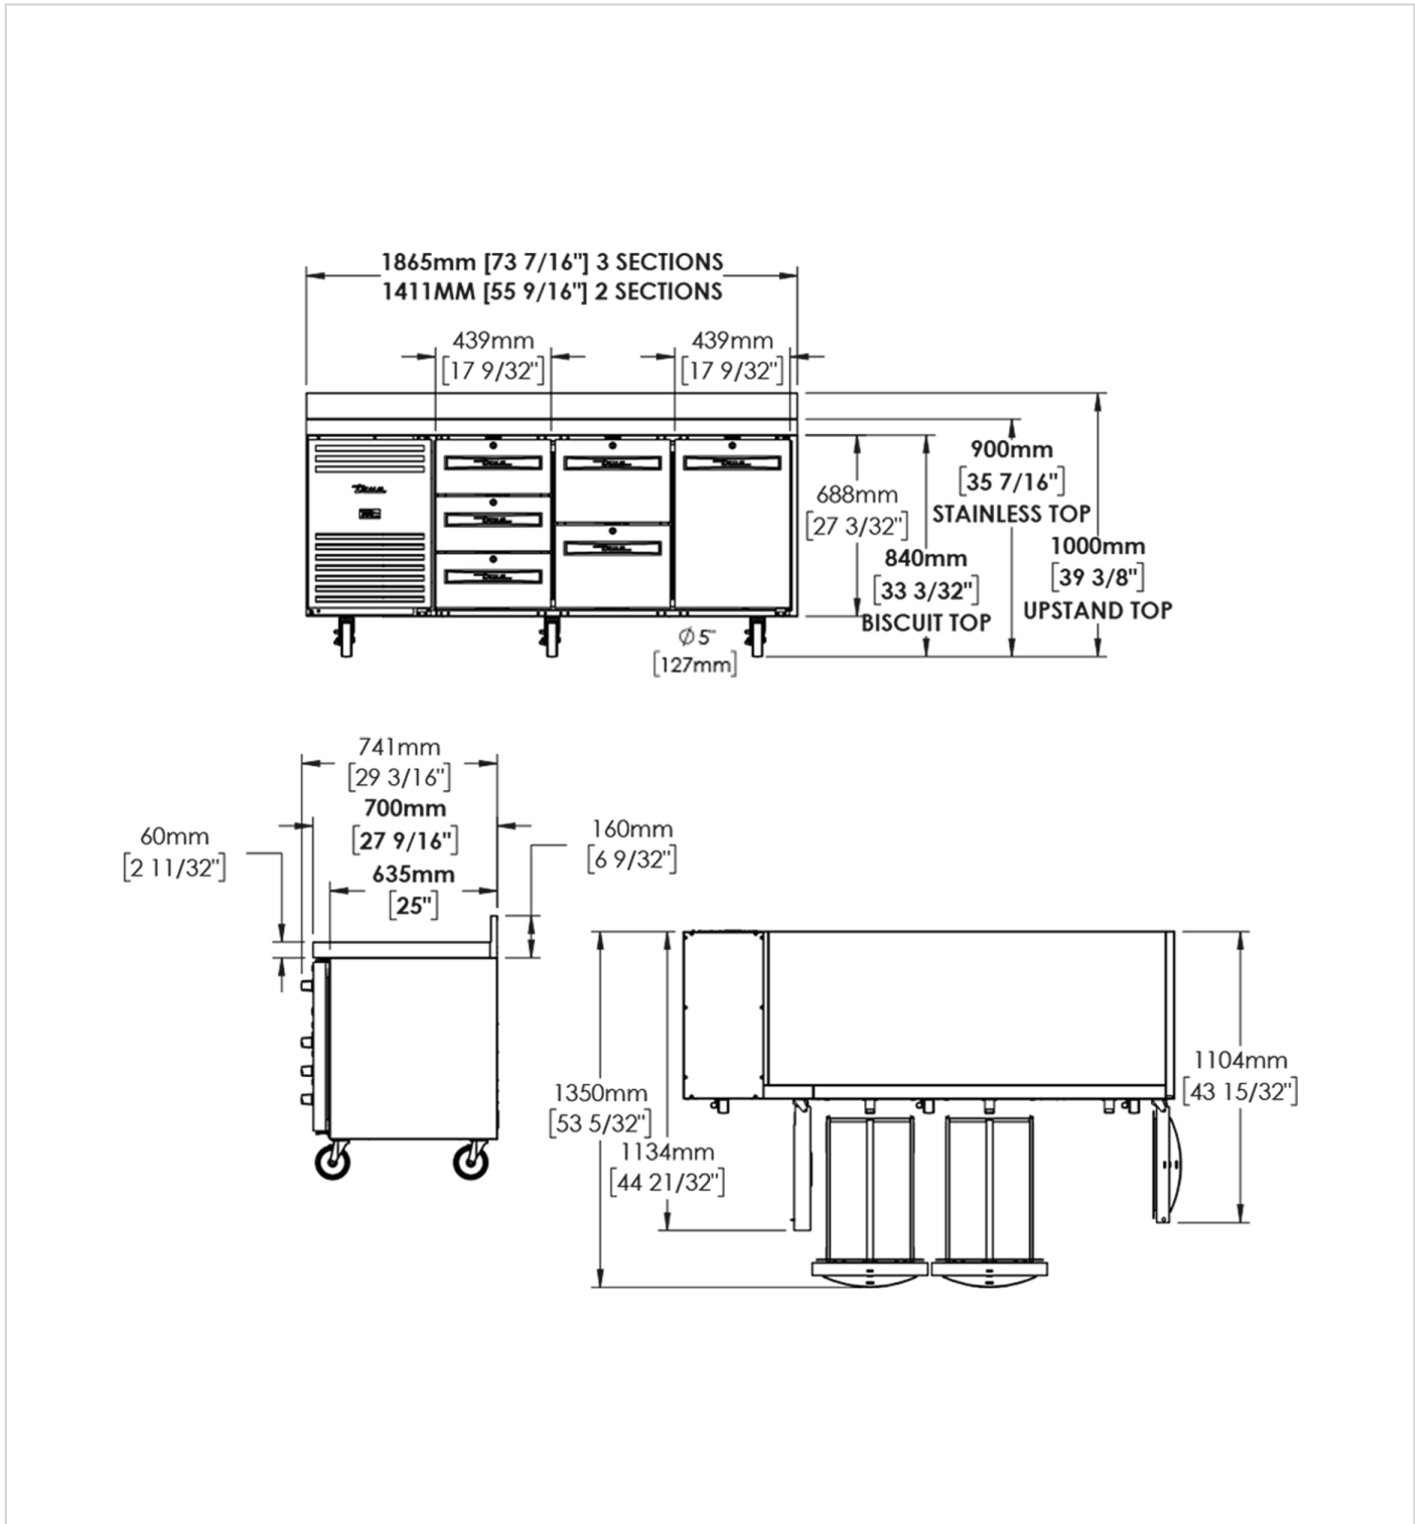

TCR1/3-CL-SS-DL-DR-DR

1/1 GN Counter Refrigerator, 3 Section

Specifications subject to change without notice.
Chart dimensions rounded up to the next whole millimeter (inches rounded up to the 1/8")

UK & Ireland
Europe
Australia

0800 783 2049
+49 (0) 7622 6883 0
+61 2 9619 9999

TFIUK@truemfg.com
TrueGermCustomerService@truemfg.com
TrueRefAus@truemfg.com