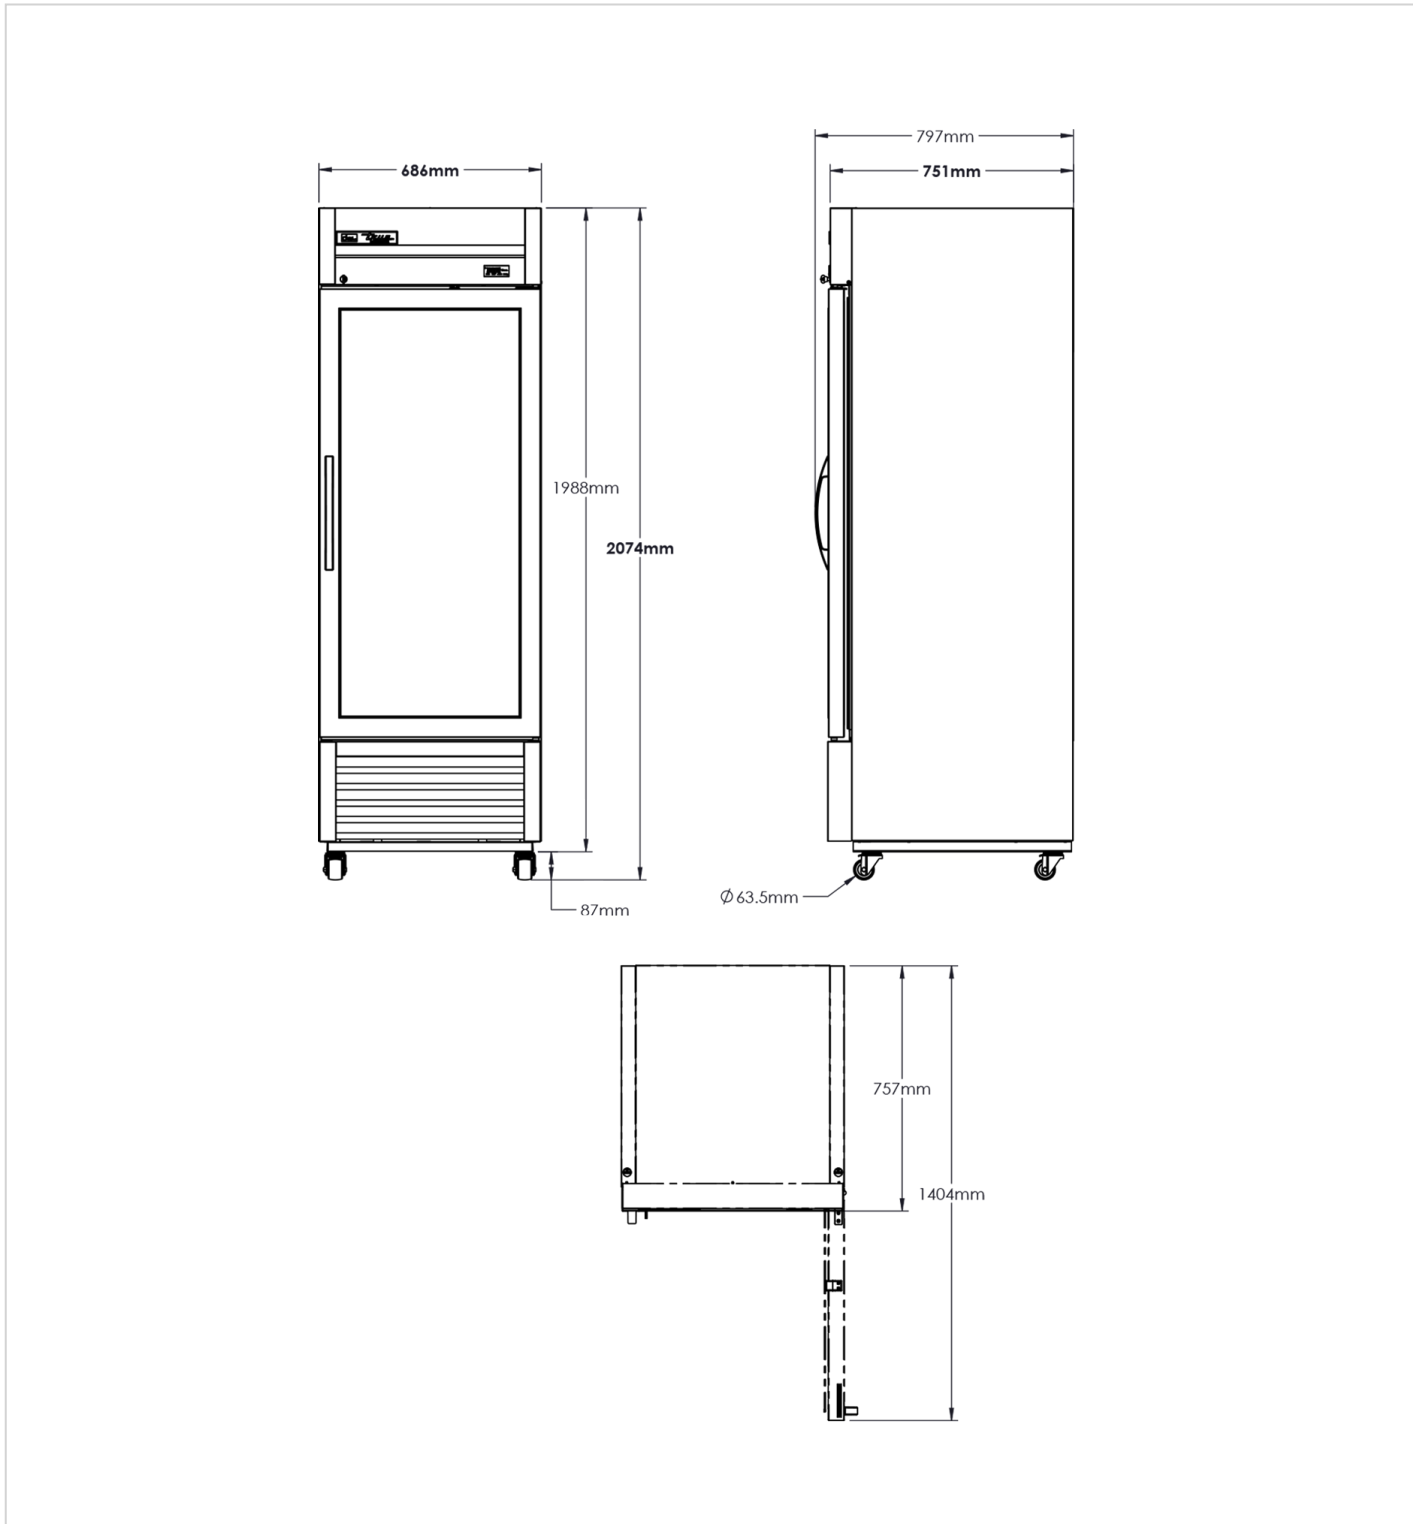

T-23G-HC~FGD01

 Upright Foodservice Refrigerator, 1 Full Glass Swing Door

Dimensions	
External Width (mm)	686
External Depth (mm)	750
External Height (mm)	2074
Exclusions	Depth does not include 42 mm for door handle or 13 mm for rear access panel.
Net Volume (Litres)	445
Gross Volume (Litres)	651
Display Area (?)	0.69
Supplied Shelves	4
Shelf Size (L x D mm)	582 x 591
Internal Net Height (mm)	1300
Unpackaged Weight (kg)	132
Packaged Weight (kg)	143
Packaged Dimensions (W x D x H mm)	909 x 788 x 2134
Supplied Supports	∅64 mm castors (83 mm height)

Build	
Door Description	1 Full Glass Swing Door
Door Opening	Right (standard) or Left.
Exterior Construction	Stainless steel front, aluminium sides & rear
Interior Construction	Clear coated aluminium, stainless steel base
Air Intake Position	Front
Ventilation Position	Rear
Clearance Required	26 mm rear, zero sides
Cord Length (Meters)	2.74
Internal Lighting	LED
Standard w/ Locks	standard

TFIUK@truemfg.com
TrueGermCustomerService@truemfg.com
TrueRefAus@truemfg.com

T-23G-HC~FGD01

Upright Foodservice Refrigerator, 1 Full Glass Swing Door

Specifications subject to change without notice.
Chart dimensions rounded up to the next whole millimeter (inches rounded up to the 1/8")