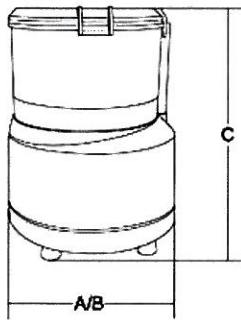

SIRMAN *solo per professionisti*

Sirman SpA
Viale dell'Industria 9/11
35010 Pieve di Curtarolo (PD) Italy
Tel/Fax +39 049 9698666/9698668
E-mail. info@sirman.com

BLITZ

Model	Blitz
Power	watt 370 - Hp 0,50
Power source	230V/50Hz
Bowl capacity	lt 3,2
Revolutions	r.p.m. 2800
A	mm 240
B	mm 240
C	mm 330
Net weight	kg 8
Shipping	mm 430x330x305
Gross weight	kg 9