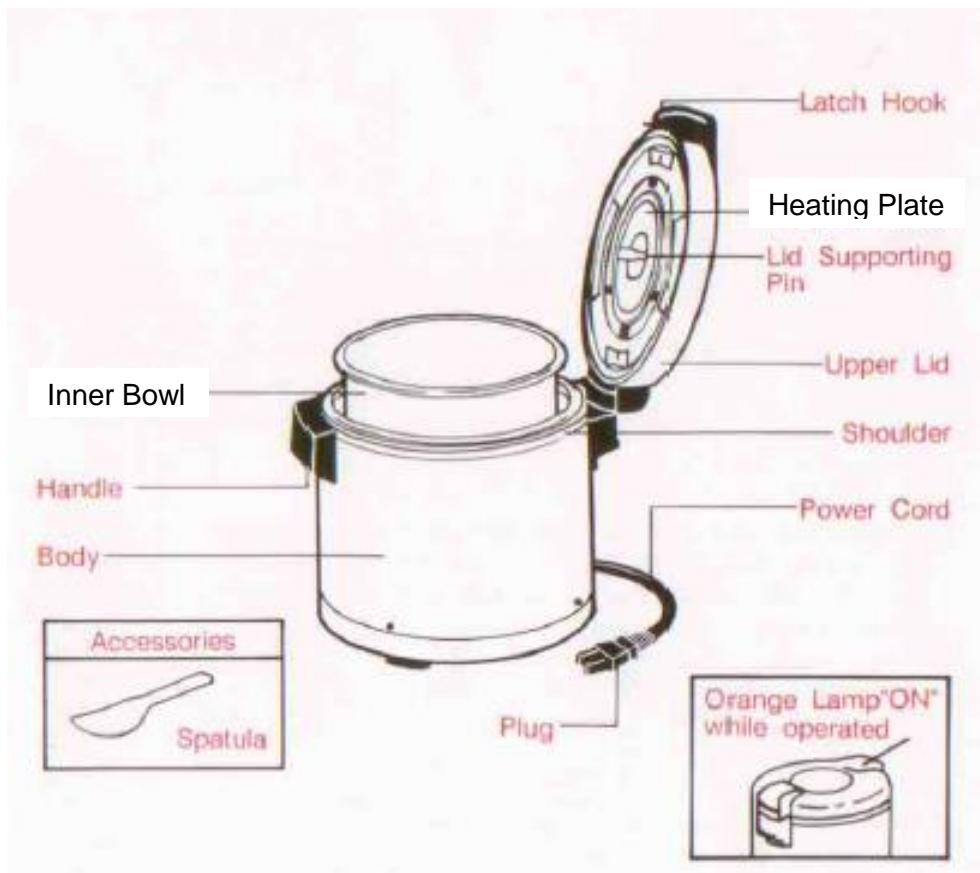

COMPONENT PARTS

SPECIFICATIONS

Products Name	Electric Rice Warmer
Model No	SW-9600
Capacity	9.6 L, 55 x 175mL portions.
Power source	220~240V
Power consumption	84-100W
Power cord	1.4m (4.59ft)
Dimensions (cm)	43(W) X 43(O) X 42.5(H)
Weight	9.6kg
Accessory	Spatula.....1