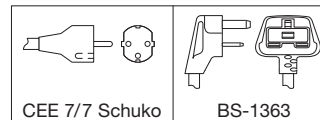

PLUG CONFIGURATIONS

ACCESSORIES

- ☐ 5 Pleat Hardcoated French Fry Box Ribbon
- ☐ 8 Pleat Hardcoated French Fry Bag Ribbon
- ☐ Food Holding Pans
- ☐ Wire Trivets

PRODUCT SPECS

Portable Foodwarmer

The Portable Foodwarmer shall be a Glo-Max®, manufactured by the Hatco Corporation.

The Foodwarmer shall be a Glo-Max Model ..., rated at ...watts, ...volts, single phase and be ...inches (millimeters) in overall width.

The Glo-Max shall consist of a powder coated housing and include an infrared heating element that shall be tubular metal sheathed.

Accessories shall include food holding pans, trivets, and fry ribbons.