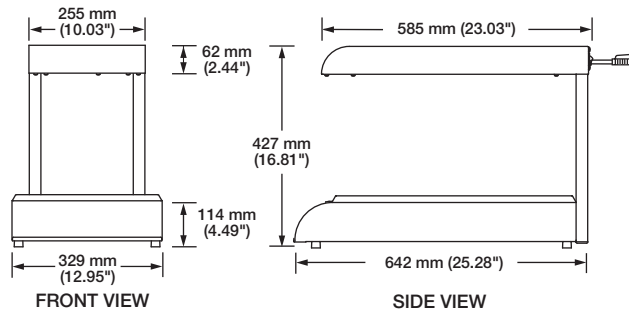

GLO-MAX® PORTABLE FOODWARMERS

Model GMFFL

Model GMFFL

SPECIFICATIONS

Metal Sheathed Elements

Model	Volts	Watts	Amps	Shipping Weight
GMFFL	230	620	2.7	8 kg (18 lbs.)

DIMENSIONS

GMFFL: 329 mm W x 642 mm D x 427 mm H
(12.95" x 25.28" x 16.81").

VOLTAGE

230 volts, 50-60 Hz, 620 watts, 2.7 amps.

CORD LOCATION

GMFFL: Back, upper middle.

PLUG CONFIGURATIONS

ACCESSORIES

- ☐ 5 Pleat Hardcoated French Fry Box Ribbon
- ☐ 8 Pleat Hardcoated French Fry Bag Ribbon
- ☐ Food Holding Pans
- ☐ Wire Trivets

PRODUCT SPECS

Portable Foodwarmer

The Portable Foodwarmer shall be a Glo-Max®, manufactured by the Hatco Corporation.

The Foodwarmer shall be a Glo-Max Model ..., rated at ...watts, ...volts, single phase and be ...inches (millimeters) in overall width.

The Glo-Max shall consist of a powder coated housing and include an infrared heating element that shall be tubular metal sheathed.

Accessories shall include food holding pans, trivets, and fry ribbons.