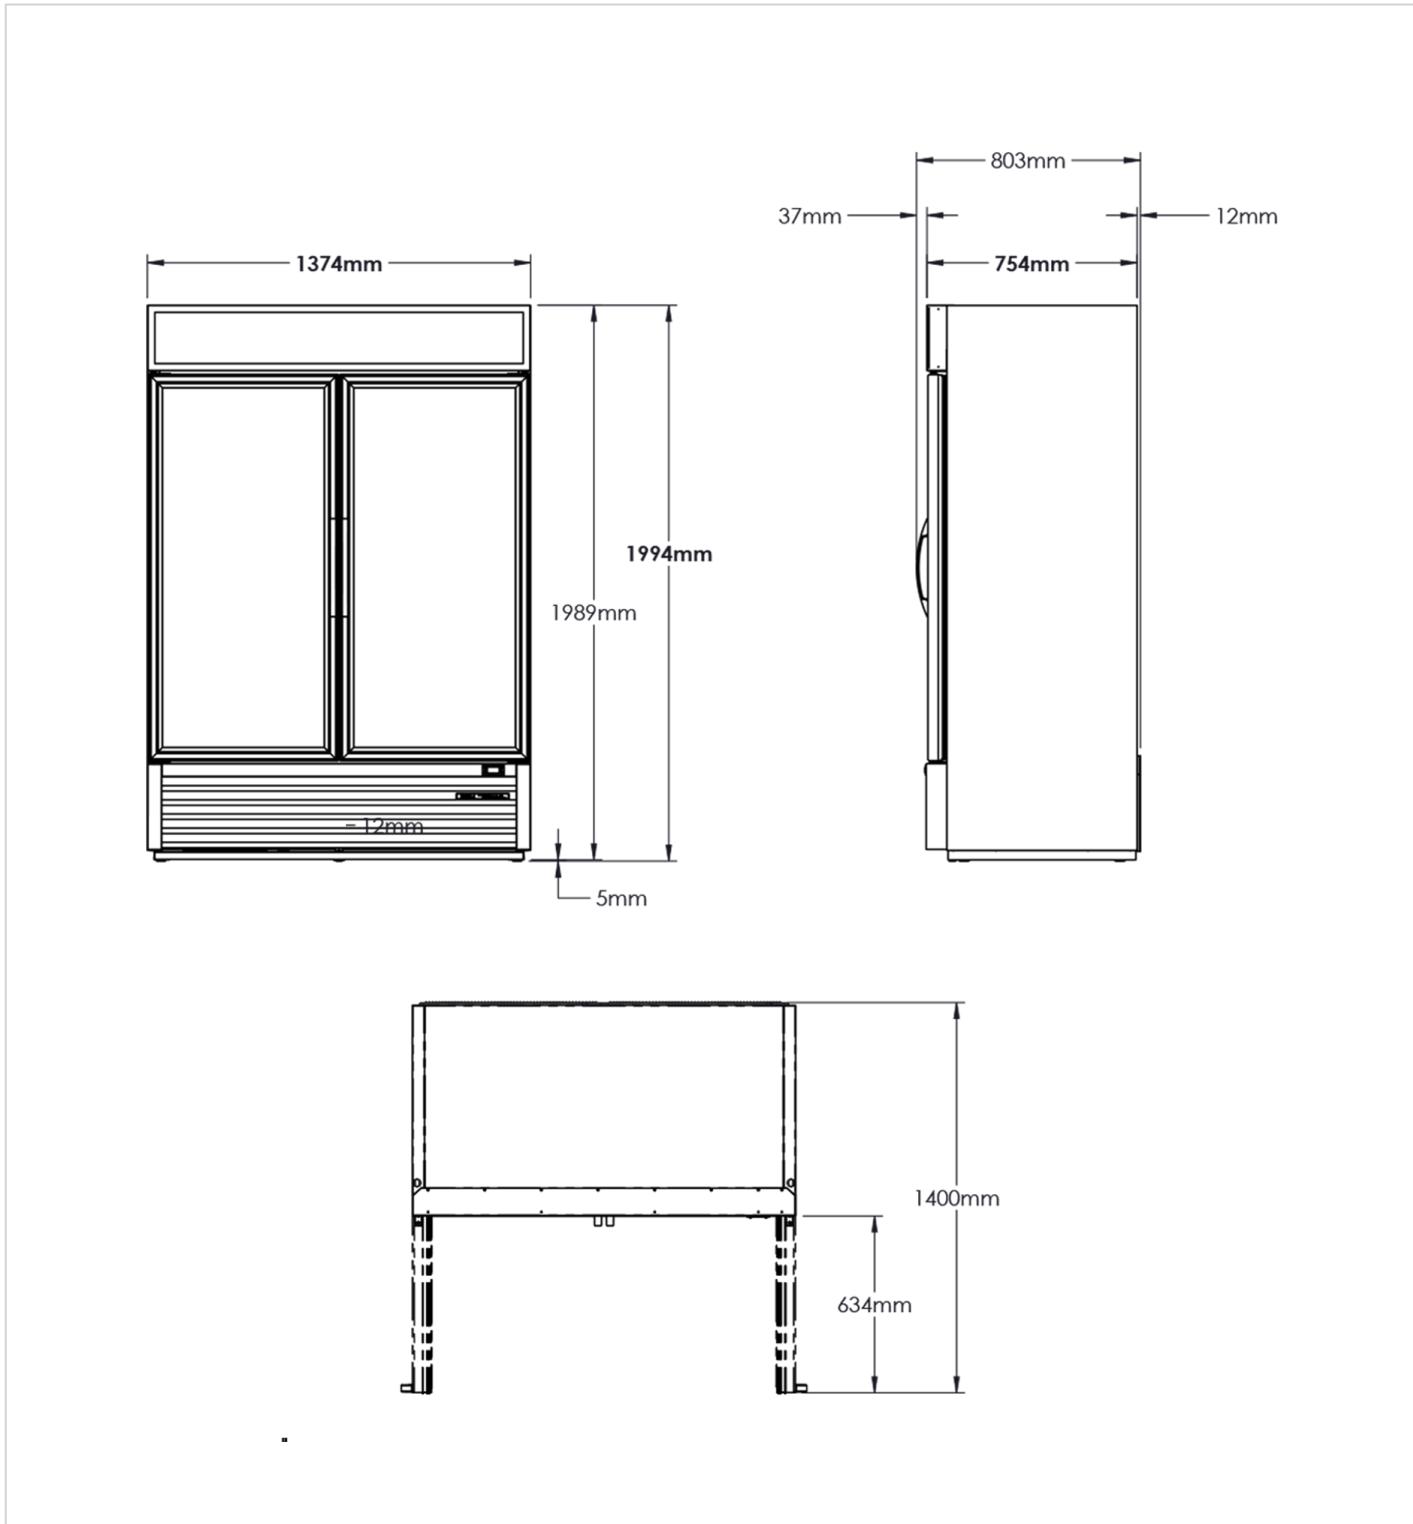

GDM-49-HC~TSL01

 Upright Retail Merchandiser Refrigerator, 2 Full Glass Swing Doors

Dimensions	
External Width (mm)	1375
External Depth (mm)	759
External Height (mm)	1998
Exclusions	Depth does not include 42 mm for door handle or 13 mm for rear access panel.
Net Volume (Litres)	914
Gross Volume (Litres)	1388
Display Area (?)	1.49
Supplied Shelves	8
Shelf Size (L x D mm)	624 x 572
Internal Net Height (mm)	1300
Unpackaged Weight (kg)	162
Packaged Weight (kg)	173
Packaged Dimensions (W x D x H mm)	1442 x 902 x 2134
Supplied Supports	Leg Levellers (Castors supplied separate)

Build	
Door Description	2 Full Glass Swing Doors
Exterior Construction	Stainless Steel/Aluminium front, Aluminium sides and rear (Black or White Powder Coat option)
Interior Construction	White coated aluminium, stainless steel base
Air Intake Position	Front
Ventilation Position	Rear
Clearance Required	26 mm rear, zero sides
Cord Length (Meters)	2.74
Internal Lighting	LED
Standard w/ Locks	Not Standard. Options available.

TFIUK@truemfg.com
TrueGermCustomerService@truemfg.com
TrueRefAus@truemfg.com

Glass Door Display

GDM-49-HC~TSL01

Upright Retail Merchandiser Refrigerator, 2 Full Glass Swing Doors

Specifications subject to change without notice.
Chart dimensions rounded up to the next whole millimeter (inches rounded up to the 1/8")