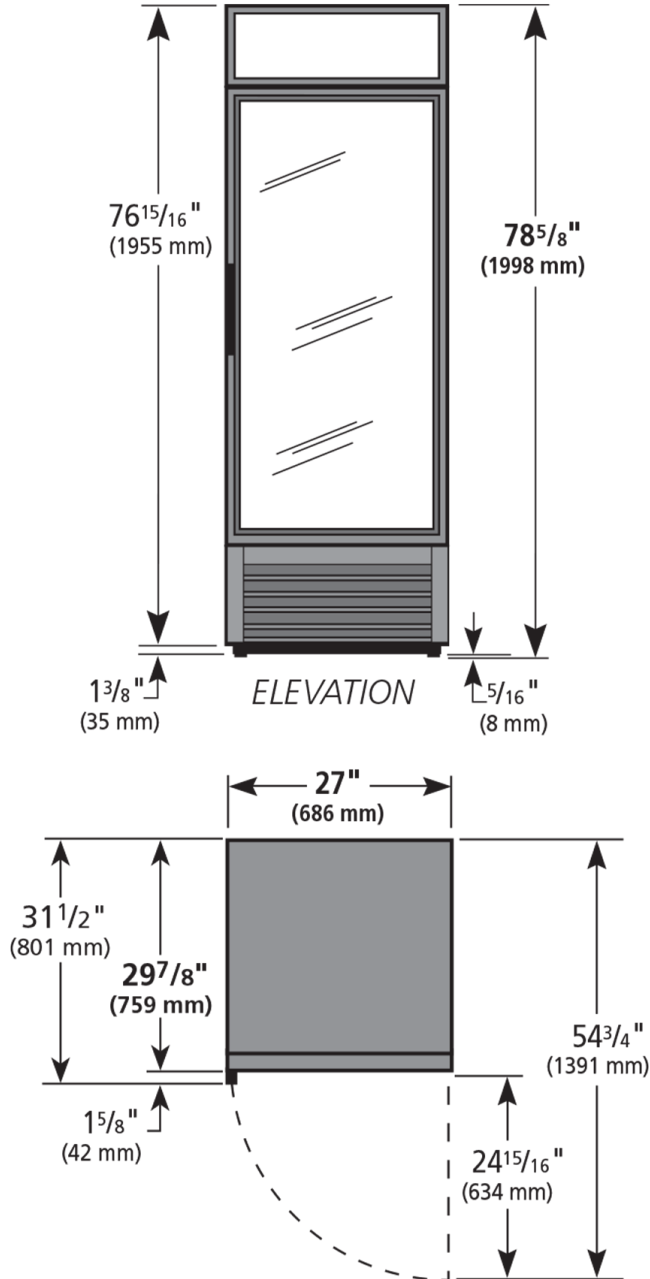

GDM-23-HC~TSL01

 Upright Retail Merchandiser Refrigerator, 1 Full Glass Swing Door

Dimensions	
External Width (mm)	686
External Depth (mm)	759
External Height (mm)	1998
Exclusions	Depth does not include 42 mm for door handle or 13 mm for rear access panel.
Net Volume (Litres)	445
Gross Volume (Litres)	651
Display Area (?)	0.74
Supplied Shelves	4
Shelf Size (L x D mm)	574 x 591
Internal Net Height (mm)	1300
Unpackaged Weight (kg)	128
Packaged Weight (kg)	139
Packaged Dimensions (W x D x H mm)	902 x 775 x 2134
Supplied Supports	Leg Levellers (Castors supplied separate)

Build	
Door Description	1 Full Glass Swing Door
Door Opening	Right (standard) or Left.
Exterior Construction	Stainless Steel/Aluminium front, Aluminium sides and rear (Black or White Powder Coat option)
Interior Construction	White coated aluminium, stainless steel base
Air Intake Position	Front
Ventilation Position	Rear
Clearance Required	26 mm rear, zero sides
Cord Length (Meters)	2.74
Internal Lighting	LED
Standard w/ Locks	Not Standard. Options available.

Specifications subject to change without notice.
Chart dimensions rounded up to the next whole millimeter (inches rounded up to the 1/8")

UK & Ireland 0800 783 2049
Europe +49 (0) 7622 6883 0
Australia +61 2 9619 9999

TFIUK@truemfg.com
TrueGermCustomerService@truemfg.com
TrueRefAus@truemfg.com

GDM-23-HC~TSL01

Upright Retail Merchandiser Refrigerator, 1 Full Glass Swing Door

Specifications subject to change without notice.
Chart dimensions rounded up to the next whole millimeter (inches rounded up to the 1/8")