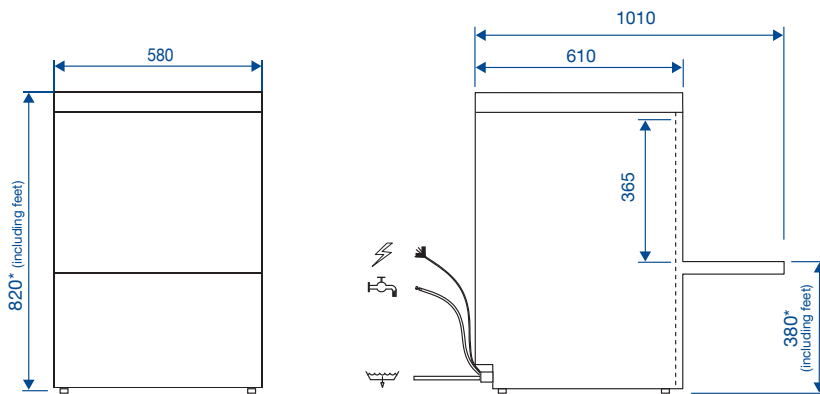

Halcyon AMH51

undercounter DISHWASHER

Technical Data

Dimensions (W x D x H)	mm	580 x 610 x 810 + Feet	Wash tank element	kW	2.1
Feet height	mm	10-20	Boiler element	kW	6.0
Rack size	mm	500 x 500	Wash pump	kW	0.47
Maximum useable height	mm	340	Tank capacity	L	20
Door opening	mm	365	Noise emission	dB	≤ 55
Theoretical productivity	Racks/h	40	Packaging Specs		
Effective productivity	Racks/h	30*	Gross weight	Kg	66
			Cubic volume	m ³	0.45
			Dim. (W x D x H)	mm	670 x 690 x 980

*Allowing 30 seconds for reloading
Cycle times may vary depending on local conditions/services

Installation Diagram – All services must be within 1 meter

*Height-adjustable feet + 10mm

Power Supply

Installed power	AMP	KW
230V – 50Hz – 1N	13	2.6
	20	4.5
	30*	6.5
Optional 3 Phase config	Total load 6.5kW	
Fused	16 amp	

*Standard configuration

- Power**
- Water supply 2 – 4 bar**
- Gravity drain**

Water Connection

Inlet water pressure	Bar	2 to 4
Flow rate L/Min	L/Min	6
Water inlet temp	°C	10 to 50
Water connection	BSP	¾"
Waste connection	Ø	Int 29/ext 34