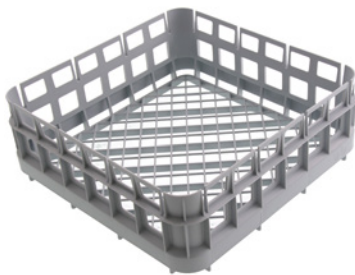

Two 350 x 350mm open cup/
glass racks supplied as standard –
capable of holding 10 pint glasses.

Additional racks can be
purchased at point of order:

Q902302B

Gravity drain version
available: **AMH35**

For additional information contact our Sales Team on

T: **0345 130 8070** E: **sales@maidaid-halcyon.co.uk** or visit **www.maidaid.co.uk**

Halcyon AMH35 D

undercounter GLASSWASHER

Technical Data

Dimensions (W x D x H)	mm	400 x 495 x 590	Wash tank element	kW	1.4
		+ Feet	Boiler element	kW	2.6
Feet height	mm	10-20	Wash pump	kW	0.18
Rack size	mm	350 x 350	Tank capacity	L	7
Maximum useable height	mm	240	Noise emission	dB	≤ 55
Door opening	mm	260	Packaging Specs		
Theoretical productivity	Racks/h	30	Gross weight	Kg	31
Effective productivity	Racks/h	24*	Cubic volume	m ³	0.25
			Dim. (W x D x H)	mm	470 x 590 x 750