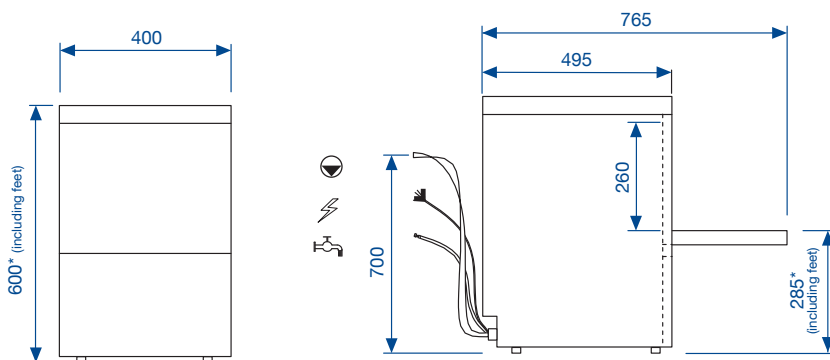

Two 350 x 350mm open cup/
glass racks supplied as standard –
capable of holding 10 pint glasses.

Additional racks can be
purchased at point of order:

Q902302B

Gravity drain version
available: **AMH35**

For additional information contact our Sales Team on

T: **0345 130 8070** E: **sales@maidaid-halcyon.co.uk** or visit **www.maidaid.co.uk**

Halcyon AMH35 D

undercounter GLASSWASHER

Technical Data

Dimensions (W x D x H)	mm	400 x 495 x 590	Wash tank element	kW	1.4
		+ Feet	Boiler element	kW	2.6
Feet height	mm	10-20	Wash pump	kW	0.18
Rack size	mm	350 x 350	Tank capacity	L	7
Maximum useable height	mm	240	Noise emission	dB	≤ 55
Door opening	mm	260	Packaging Specs		
Theoretical productivity	Racks/h	30	Gross weight	Kg	31
Effective productivity	Racks/h	24*	Cubic volume	m ³	0.25
			Dim. (W x D x H)	mm	470 x 590 x 750

*Allowing 30 seconds for reloading
Cycle times may vary depending on local conditions/services

Installation Diagram – All services must be within 1 meter

*Height-adjustable feet + 10mm

Power Supply

Installed power	AMP	kW
230V – 50Hz – 1N	13*	2.8

*Supplied with 13A moulded plug and lead

Pumped waste into upstand, maximum height 700mm

Power
Water supply 2 – 4 bar

Water Connection

Inlet water pressure	Bar	2 to 4
Flow rate L/Min	L/Min	6
Water inlet temp	°C	10 to 50
Water connection	BSP	¾"
Waste connection	Ø	Int 16.8/ext 21.6