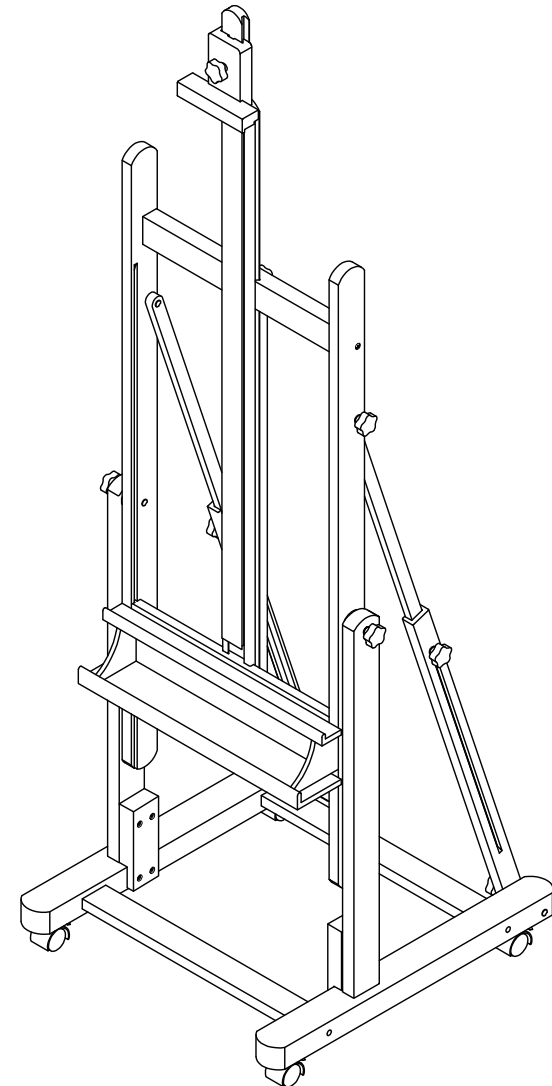

MEEDEN Product Warranty

Thank you for choosing MEEDEN products.
This warranty is to the original purchaser from authorized dealers only. Warranty is not transferable.

Meeden Limited Lifetime Warranty:
Meeden will replace any part from any Meeden Easel or Desk that proves defective with normal use within the lifetime of the original owner.