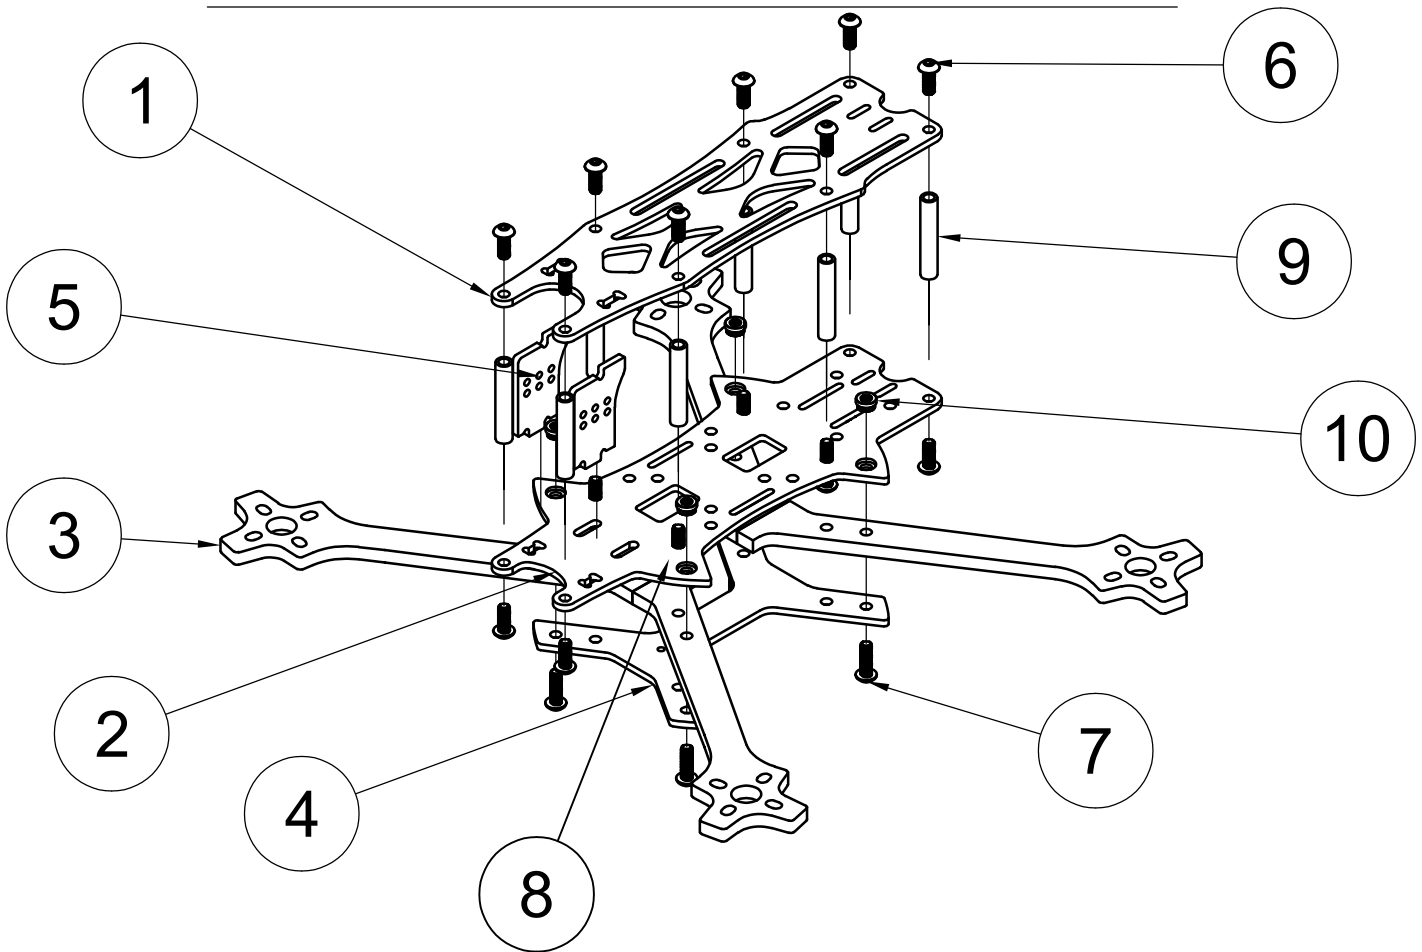

ZEBULON S5 FRAME KIT

Screw Locations:

PARTS LIST	
ITEM	PART NUMBER
1	TOP PLATE
2	BOTTOM PLATE
3	ARM
4	ARM BRACE
5	CAMERA BRACE
6	M3X8MM SCREWS
7	M3X10MM SCREWS
8	M3X14MM SCREWS
9	M3X25MM STANDOFFS
10	M3 PRESS-FIT NUT