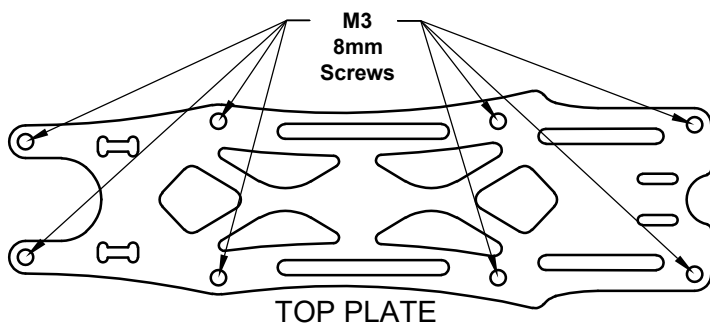

ZEBULON S5 FRAME KIT

Screw Locations:

PARTS LIST	
ITEM	PART NUMBER
1	TOP PLATE
2	BOTTOM PLATE
3	ARM
4	ARM BRACE
5	CAMERA BRACE
6	M3X8MM SCREWS
7	M3X10MM SCREWS
8	M3X14MM SCREWS
9	M3X25MM STANDOFFS
10	M3 PRESS-FIT NUT