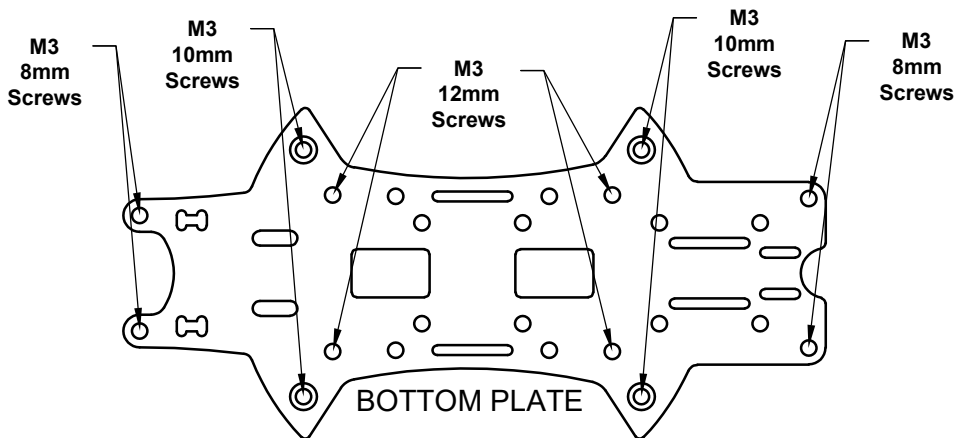

ZEBULON S5 FRAME KIT

Screw Locations:

PARTS LIST	
ITEM	PART NUMBER
1	TOP PLATE
2	BOTTOM PLATE
3	ARM
4	ARM BRACE
5	CAMERA BRACE
6	M3X8MM SCREWS
7	M3X10MM SCREWS
8	M3X14MM SCREWS
9	M3X25MM STANDOFFS
10	M3 PRESS-FIT NUT