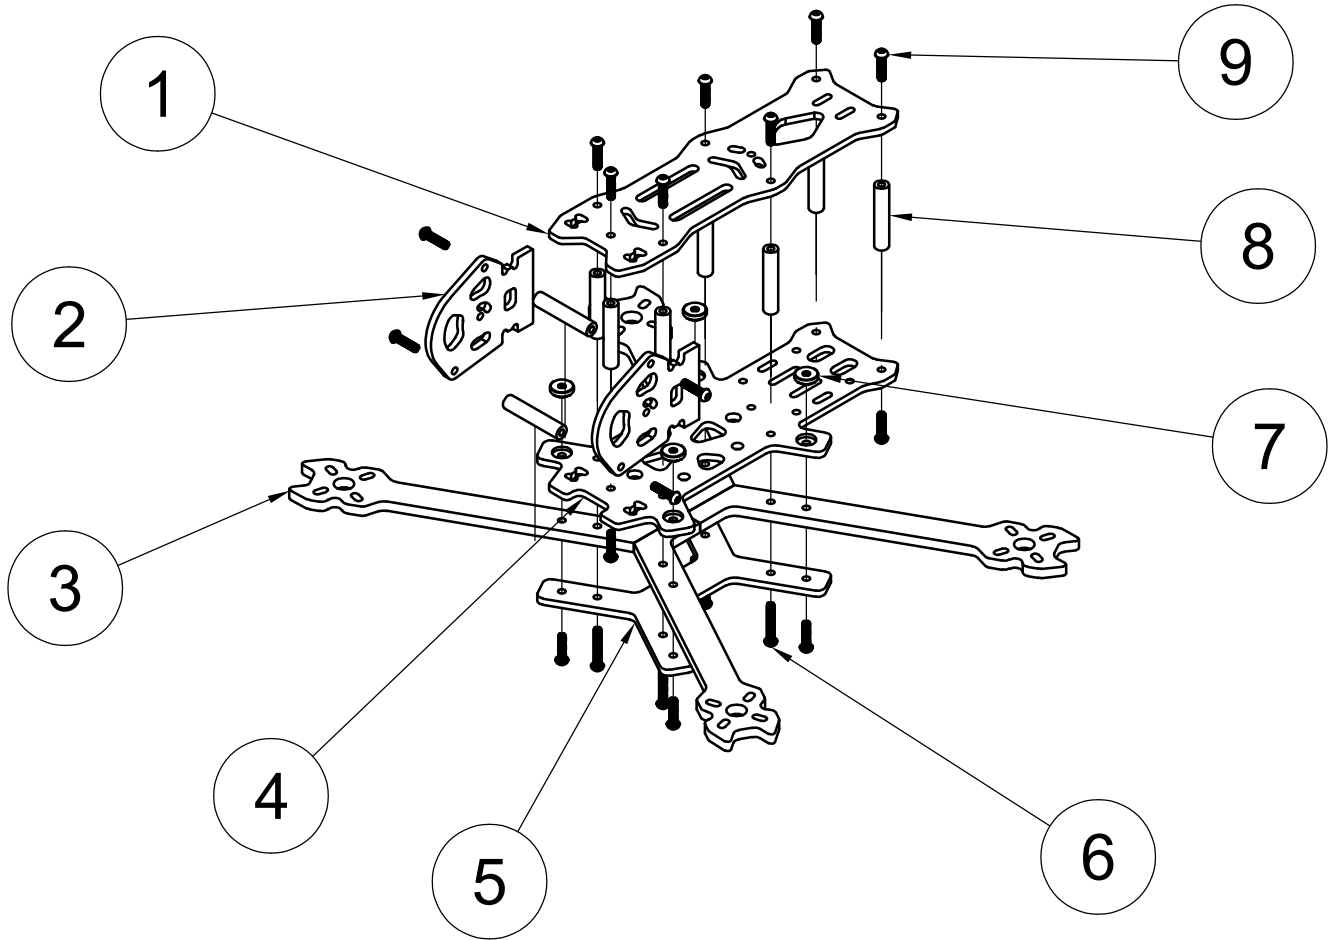

NARAHDA S4 FRAME KIT

Screw Locations

PARTS LIST	
ITEM	PART NUMBER
1	TOP PLATE
2	CAMERA BRACE
3	ARM
4	BOTTOM PLATE
5	ARM BRACE
6	M2 SCREWS 12MM
7	M2 PRESS-NUT
8	M2 STANDOFFS 20MM
9	M2 SCREWS 8MM

Scan Here for More Info: