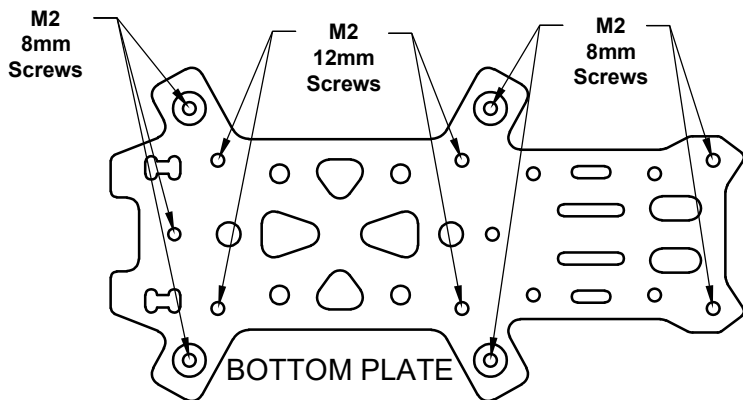

NARAHDA S4 FRAME KIT

Screw Locations

PARTS LIST	
ITEM	PART NUMBER
1	TOP PLATE
2	CAMERA BRACE
3	ARM
4	BOTTOM PLATE
5	ARM BRACE
6	M2 SCREWS 12MM
7	M2 PRESS-NUT
8	M2 STANDOFFS 20MM
9	M2 SCREWS 8MM

Scan Here for More Info: