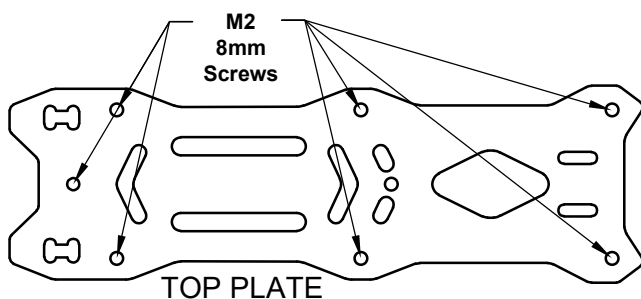

NARAHDA S4 FRAME KIT

Screw Locations

PARTS LIST	
ITEM	PART NUMBER
1	TOP PLATE
2	CAMERA BRACE
3	ARM
4	BOTTOM PLATE
5	ARM BRACE
6	M2 SCREWS 12MM
7	M2 PRESS-NUT
8	M2 STANDOFFS 20MM
9	M2 SCREWS 8MM

Scan Here for More Info: