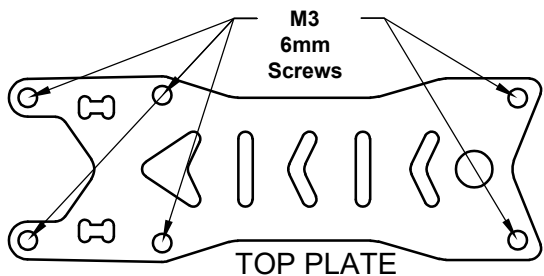

# KENARIS S3 FRAME KIT

## Screw Locations

PARTS LIST	
ITEM	PART NUMBER
1	TOP PLATE
2	CAMERA BRACE
3	BOTTOM PLATE
4	ARM
5	ARM BRACE
6	M3 SCREW 10MM
7	M3 SCREW 8MM
8	M3 PRESS-FIT NUT
9	M3 STANDOFF 25MM
10	M3 SCREW 6MM

Scan Here for More Info: