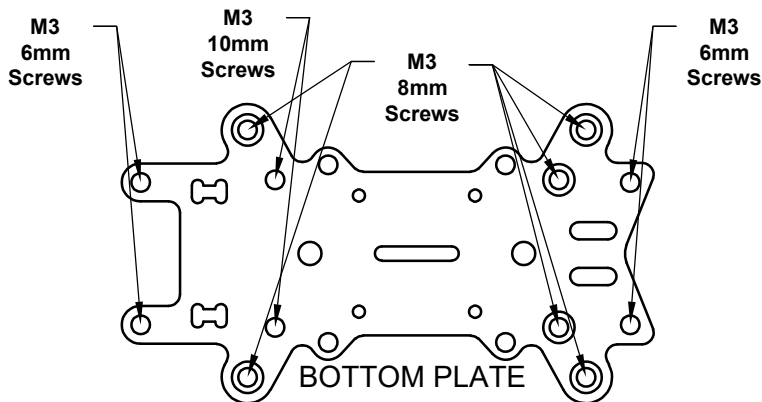

# KENARIS S3 FRAME KIT

## Screw Locations

PARTS LIST	
ITEM	PART NUMBER
1	TOP PLATE
2	CAMERA BRACE
3	BOTTOM PLATE
4	ARM
5	ARM BRACE
6	M3 SCREW 10MM
7	M3 SCREW 8MM
8	M3 PRESS-FIT NUT
9	M3 STANDOFF 25MM
10	M3 SCREW 6MM

Scan Here for More Info: