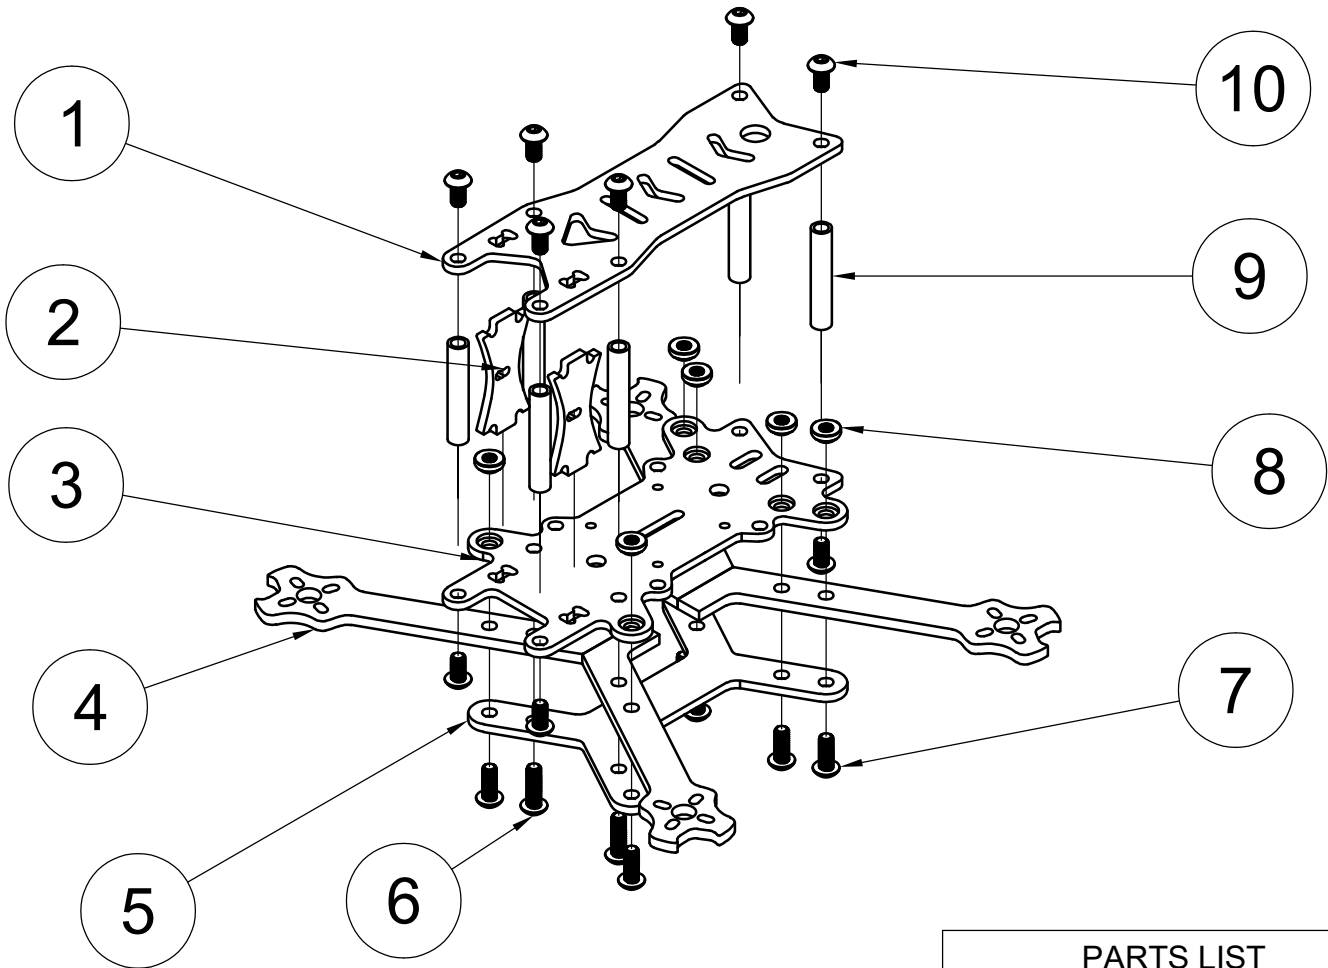

# KENARIS S3 FRAME KIT

## Screw Locations

PARTS LIST	
ITEM	PART NUMBER
1	TOP PLATE
2	CAMERA BRACE
3	BOTTOM PLATE
4	ARM
5	ARM BRACE
6	M3 SCREW 10MM
7	M3 SCREW 8MM
8	M3 PRESS-FIT NUT
9	M3 STANDOFF 25MM
10	M3 SCREW 6MM

Scan Here for More Info: