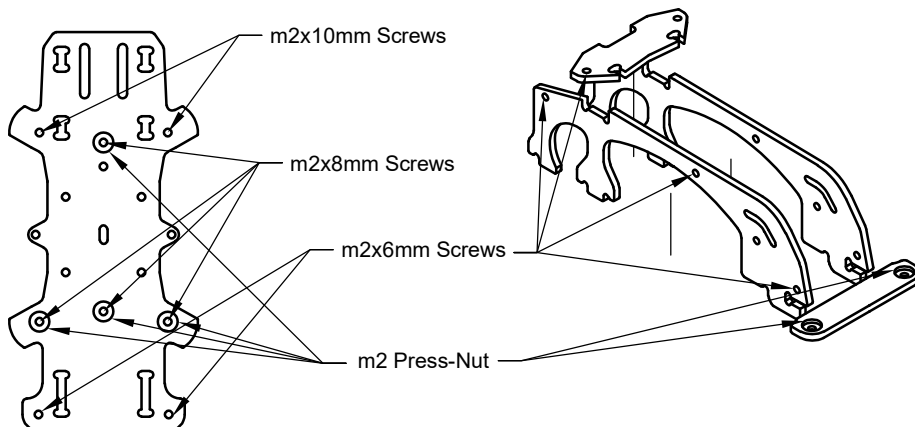

BUGATY S3 FRAME KIT

Screw Locations:

PARTS LIST	
ITEM	PART NUMBER
1	TOP ARCS
2	BOTTOM PLATE
3	ARMS
4	ARM BRACE
5	ARC-BRACE FRONT
6	ARC-BRACE TOP
7	TPU SUNROOF
8	TPU ANTENNA MOUNT
9	M2X6MM SCREWS
10	M2X8MM SCREWS
11	M2X10MM SCREWS
12	M2X20MM STANDOFFS
13	M2X25MM STANDOFFS
14	M2 PRESS-NUT