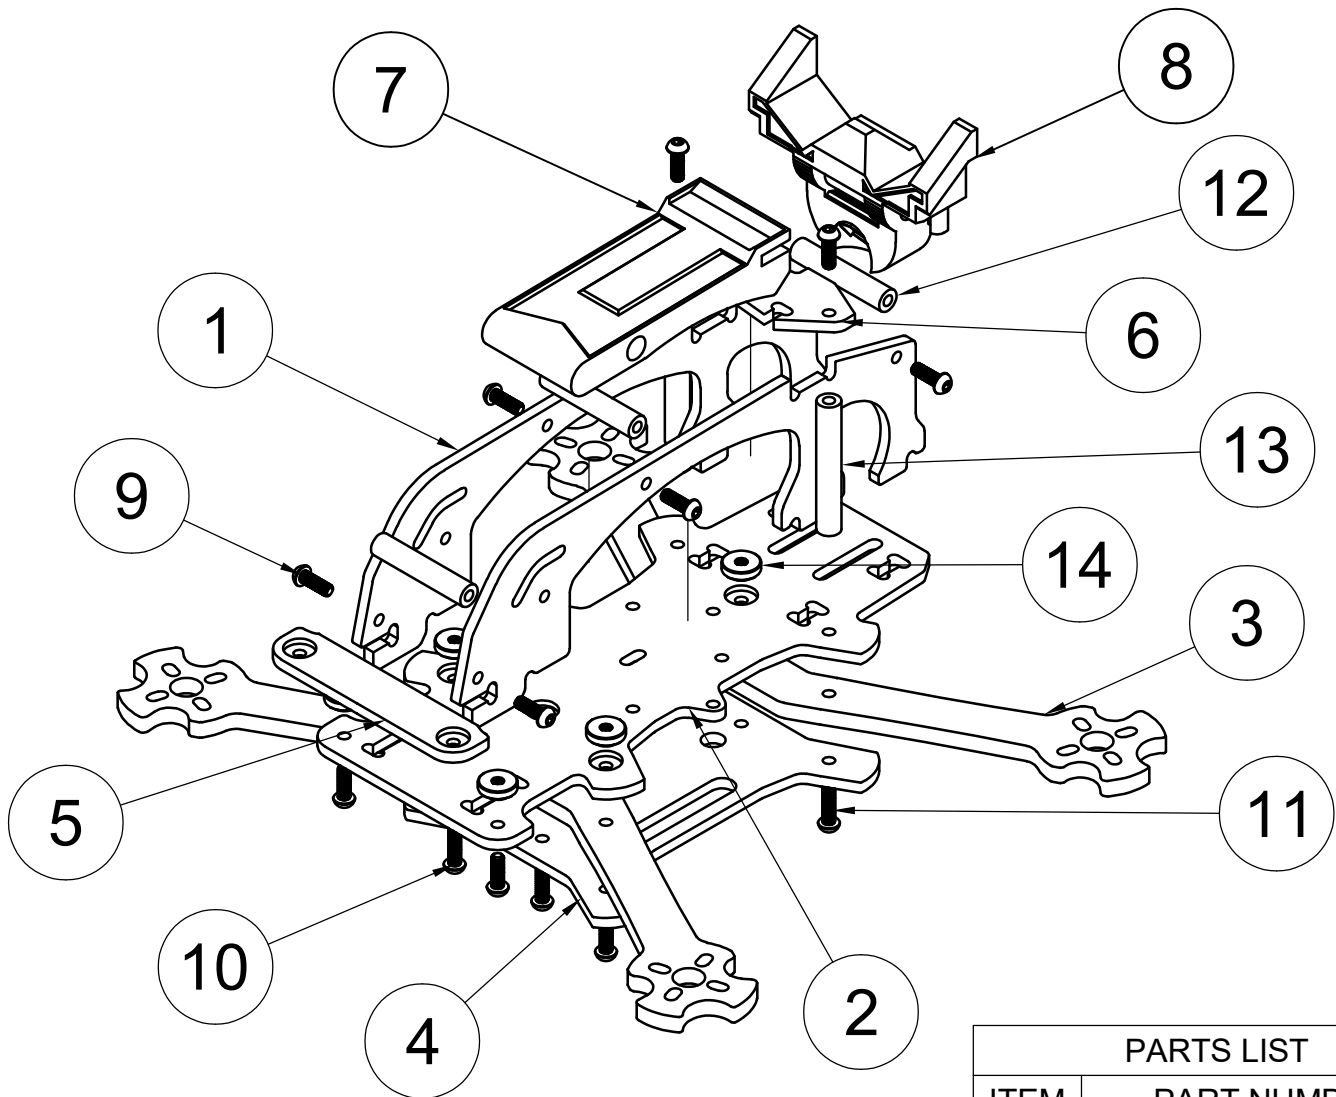

BUGATY S3 FRAME KIT

Screw Locations:

PARTS LIST	
ITEM	PART NUMBER
1	TOP ARCS
2	BOTTOM PLATE
3	ARMS
4	ARM BRACE
5	ARC-BRACE FRONT
6	ARC-BRACE TOP
7	TPU SUNROOF
8	TPU ANTENNA MOUNT
9	M2X6MM SCREWS
10	M2X8MM SCREWS
11	M2X10MM SCREWS
12	M2X20MM STANDOFFS
13	M2X25MM STANDOFFS
14	M2 PRESS-NUT