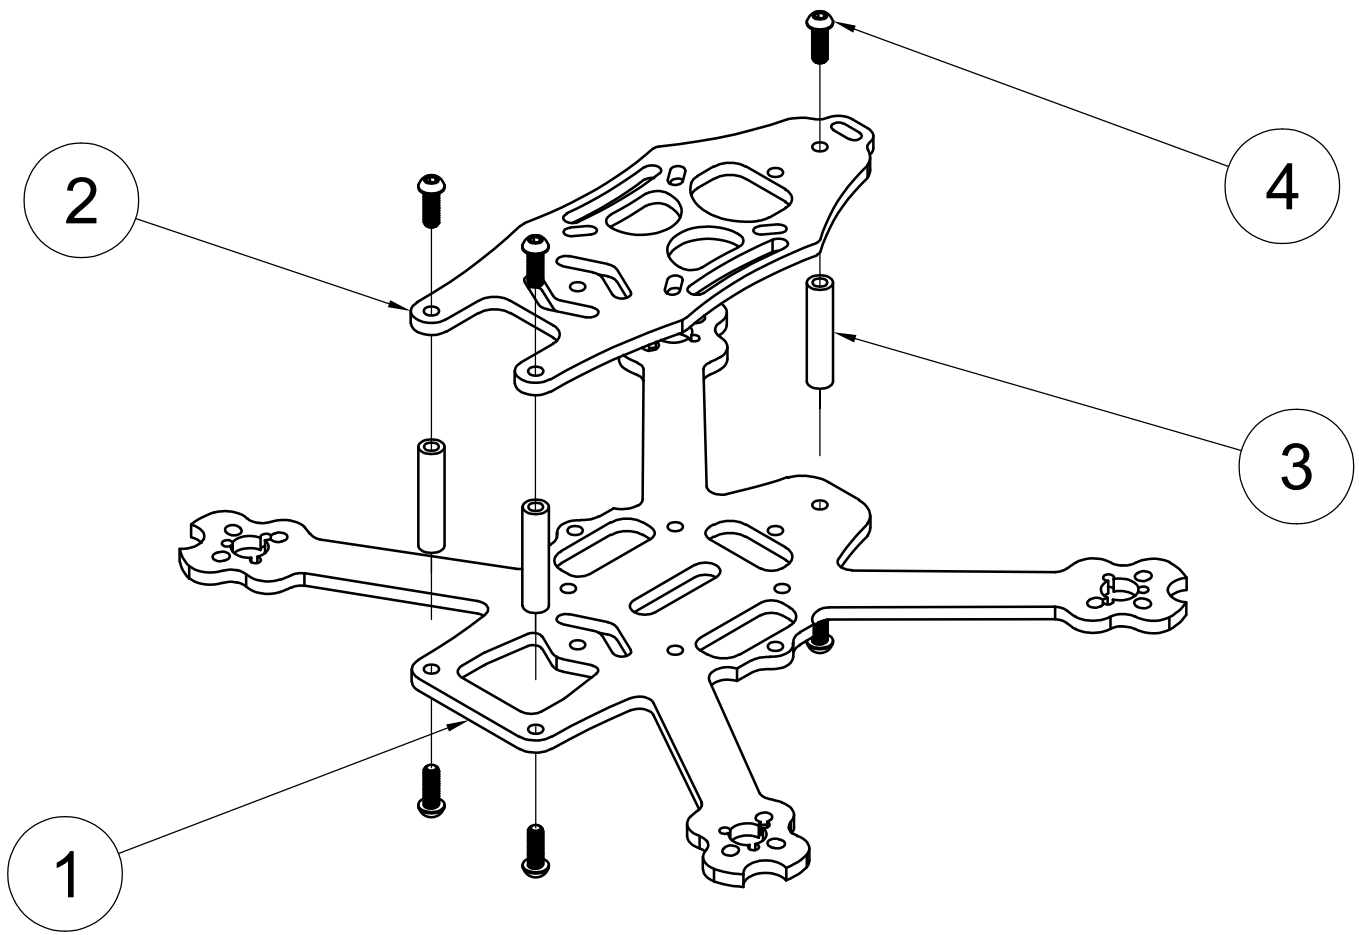

# AXIOM S2.5 FRAME KIT

## Screw Locations

PARTS LIST	
ITEM	PART NUMBER
1	BOTTOM PLATE
2	TOP PLATE
3	M2 STANDOFF 16MM
4	M2 SCREW 6MM

**Scan Here for More Info:**