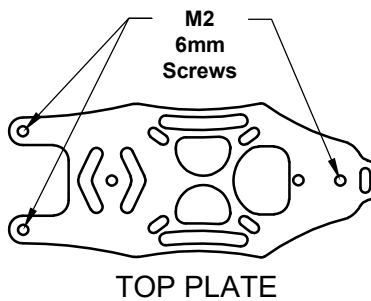

# AXIOM S2.5 FRAME KIT

## Screw Locations

PARTS LIST	
ITEM	PART NUMBER
1	BOTTOM PLATE
2	TOP PLATE
3	M2 STANDOFF 16MM
4	M2 SCREW 6MM

**Scan Here for More Info:**