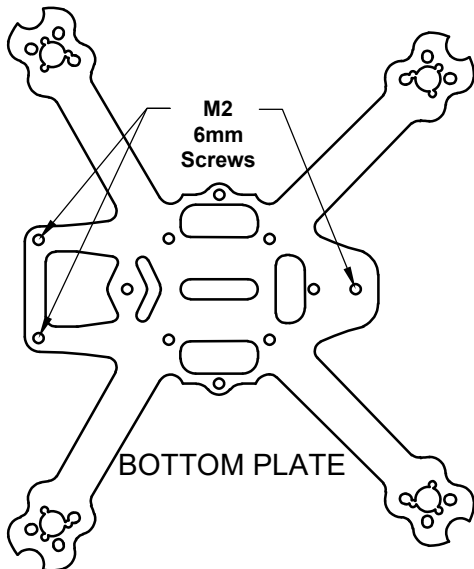

# AXIOM S2.5 FRAME KIT

## Screw Locations

PARTS LIST	
ITEM	PART NUMBER
1	BOTTOM PLATE
2	TOP PLATE
3	M2 STANDOFF 16MM
4	M2 SCREW 6MM

**Scan Here for More Info:**