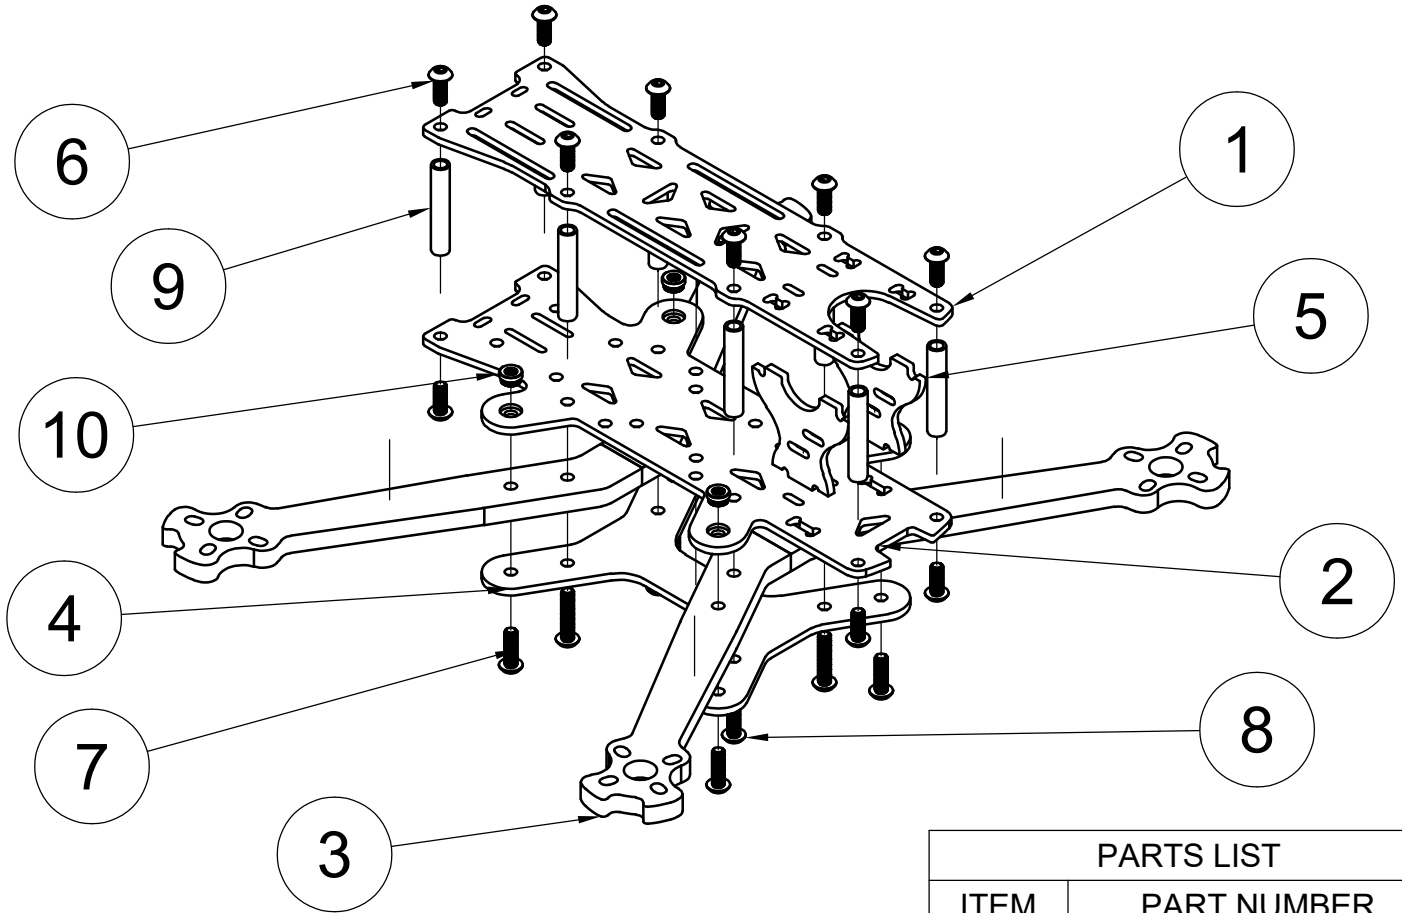

AVALON S5 FRAME KIT

Screw Locations:

PARTS LIST	
ITEM	PART NUMBER
1	TOP PLATE
2	BOTTOM PLATE
3	ARMS
4	ARM BRACE
5	CAMERA BRACES
6	M3X8MM SCREWS
7	M3X12MM SCREWS
8	M3X14MM SCREWS
9	M3X25MM STANDOFFS
10	M3 PRESS-FIT NUTS