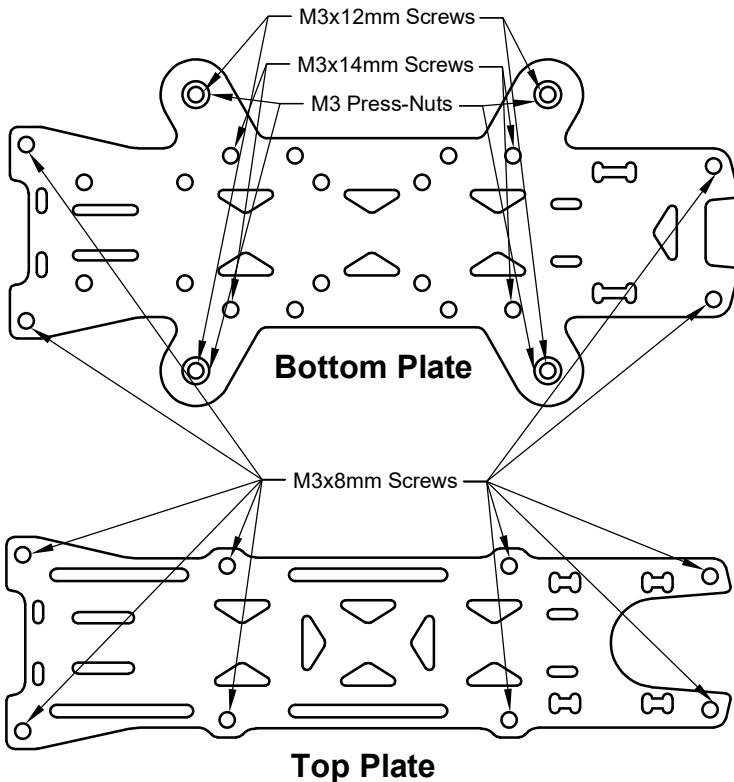

AVALON S5 FRAME KIT

Screw Locations:

PARTS LIST	
ITEM	PART NUMBER
1	TOP PLATE
2	BOTTOM PLATE
3	ARMS
4	ARM BRACE
5	CAMERA BRACES
6	M3X8MM SCREWS
7	M3X12MM SCREWS
8	M3X14MM SCREWS
9	M3X25MM STANDOFFS
10	M3 PRESS-FIT NUTS