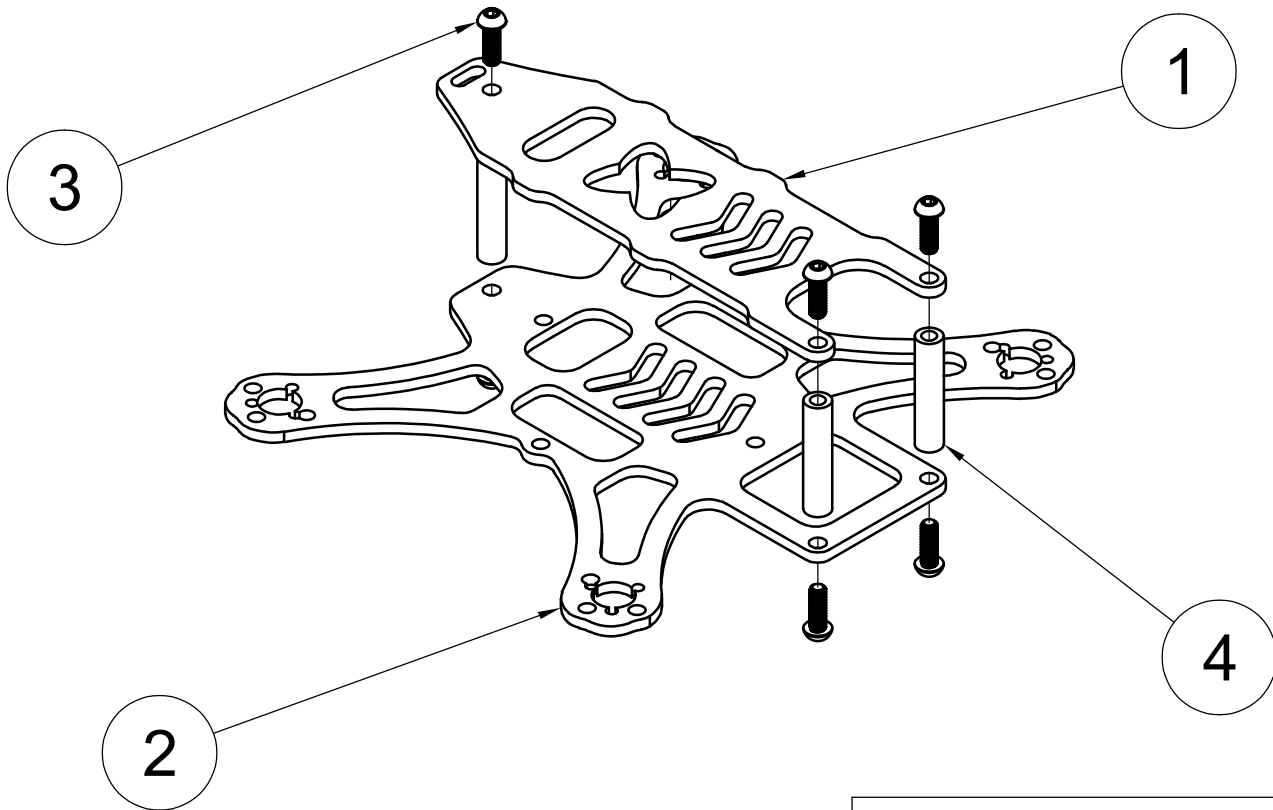

# ATOM-LITE S1.6 FRAME KIT

PARTS LIST	
ITEM	PART NUMBER
1	TOP PLATE
2	BOTTOM PLATE
3	M2X6MM SCREWS
4	M2X15MM STANDOFFS

## Screw Locations:

Scan Here for More Info: