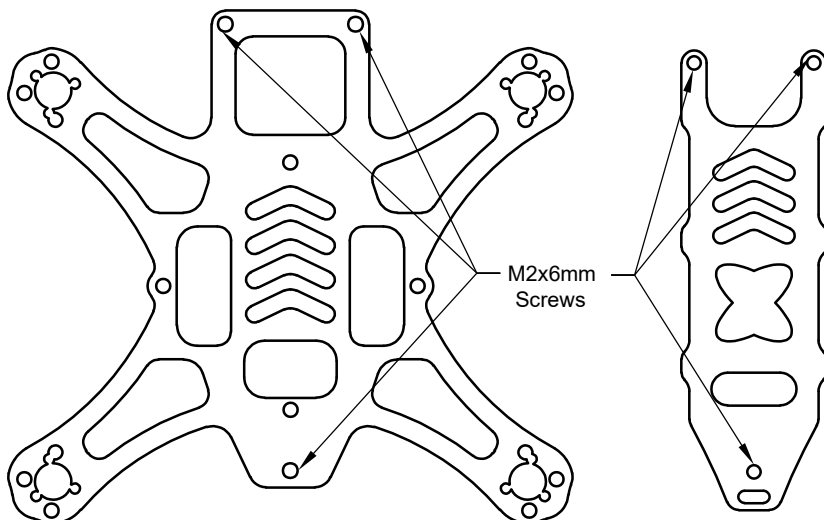

# ATOM-LITE S1.6 FRAME KIT

PARTS LIST	
ITEM	PART NUMBER
1	TOP PLATE
2	BOTTOM PLATE
3	M2X6MM SCREWS
4	M2X15MM STANDOFFS

## Screw Locations:

Scan Here for More Info: