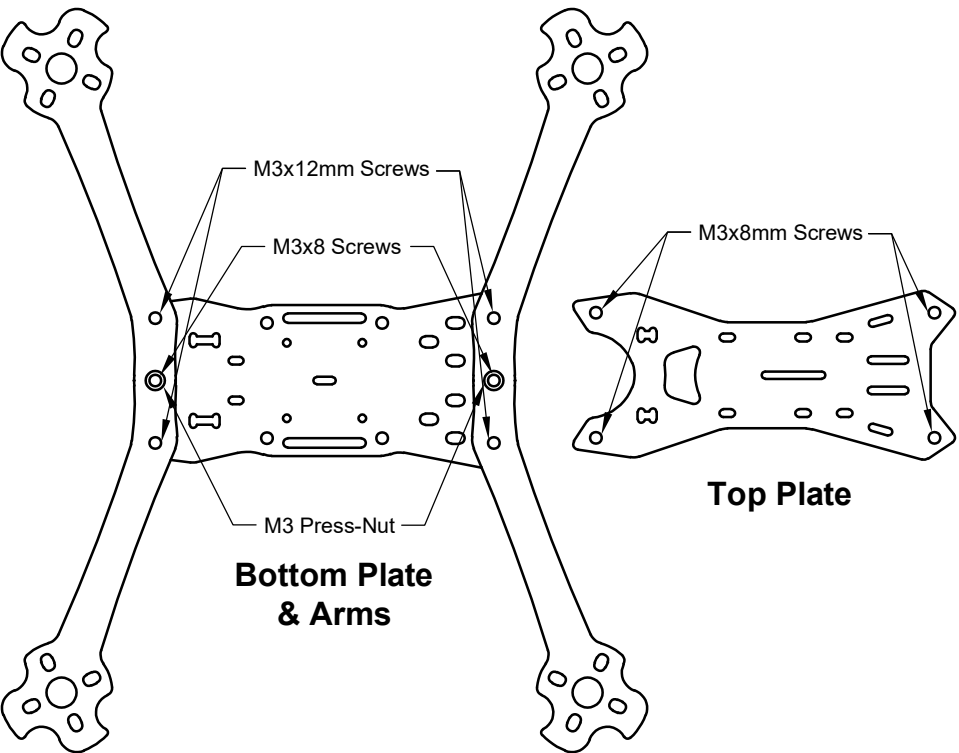

ARION S5 FRAME KIT

Screw Locations:

PARTS LIST	
ITEM	PART NUMBER
1	TOP PLATE
2	BOTTOM PLATE
3	ARMS
4	CAMERA BRACES
5	M3X8MM SCREWS
6	M3X12MM SCREWS
7	M3X20MM STANDOFFS
8	M3 PRESS-NUTS

Scan Here for More Info: