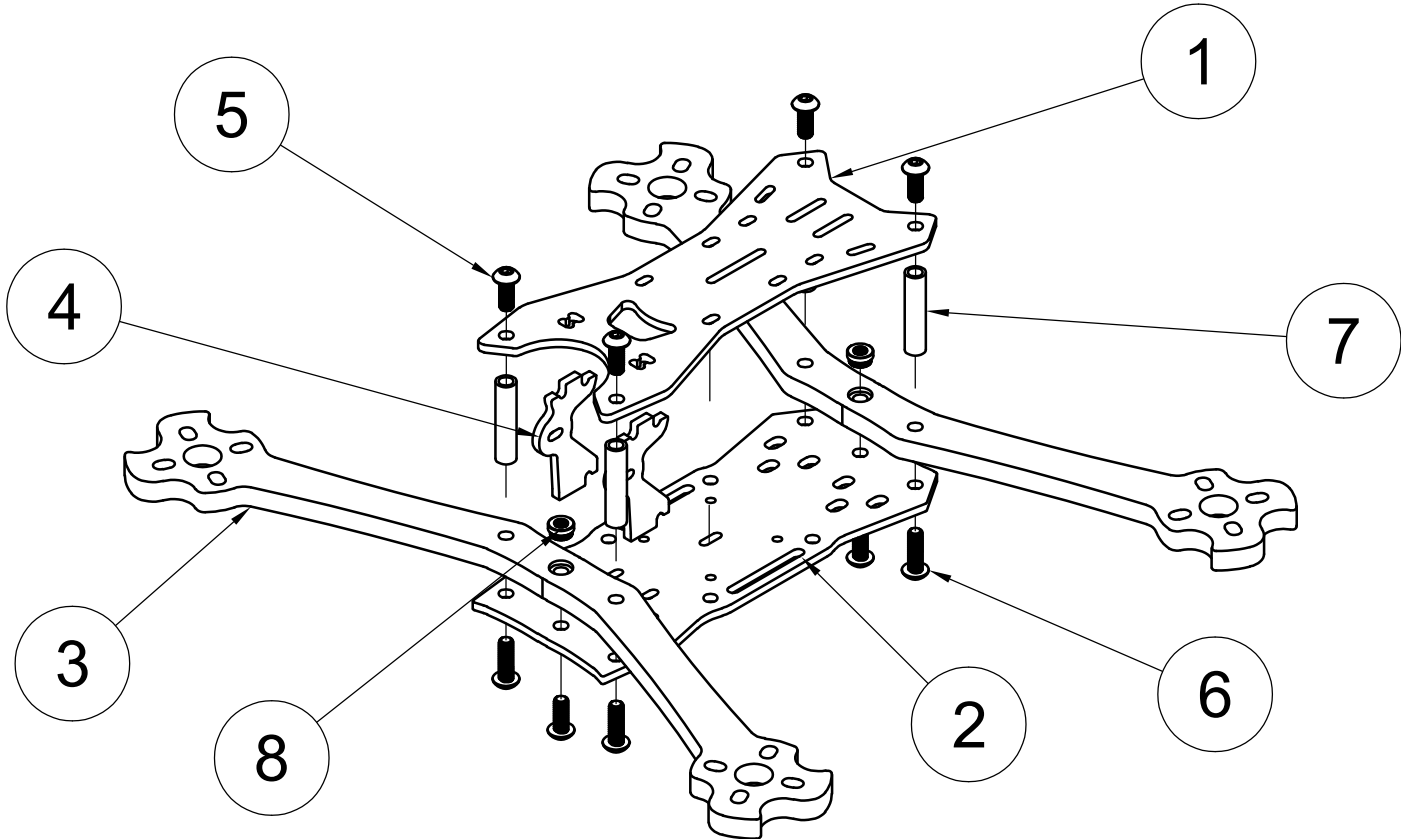

ARION S5 FRAME KIT

Screw Locations:

PARTS LIST	
ITEM	PART NUMBER
1	TOP PLATE
2	BOTTOM PLATE
3	ARMS
4	CAMERA BRACES
5	M3X8MM SCREWS
6	M3X12MM SCREWS
7	M3X20MM STANDOFFS
8	M3 PRESS-NUTS

Scan Here for More Info: