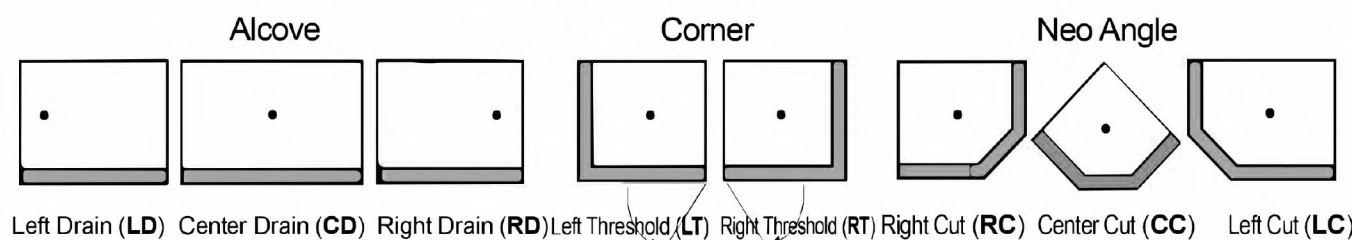

6 Drain, Threshold or Cut Location