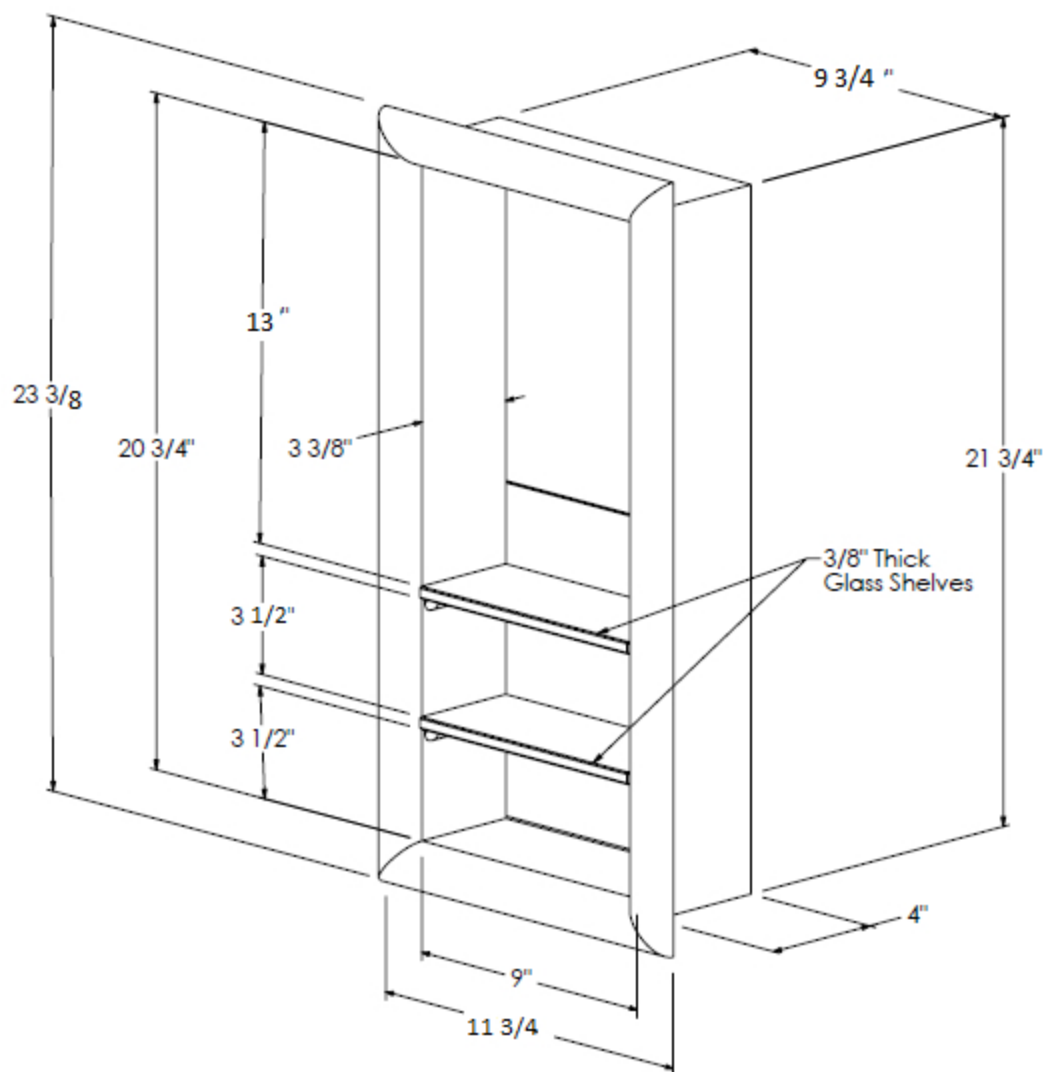

Tile Shampoo Shelf

SPECIFICATION SHEET

Overall Dimensions: 3-3/8" D x 9" W x 20-3/4" H

Weight: 30 lbs.

- Tile Shampoo Shelf comes in Medium Sistine Stone with Medium Sistine Stone inlaid tile pattern.
- Also available in Natural Sistine Stone with Natural Sistine Stone inlaid tile pattern.
- Includes two 3/8" thick glass shelves.
- Dimensions shown have a tolerance of $\pm 1/8"$. Dimensions shown not to scale.