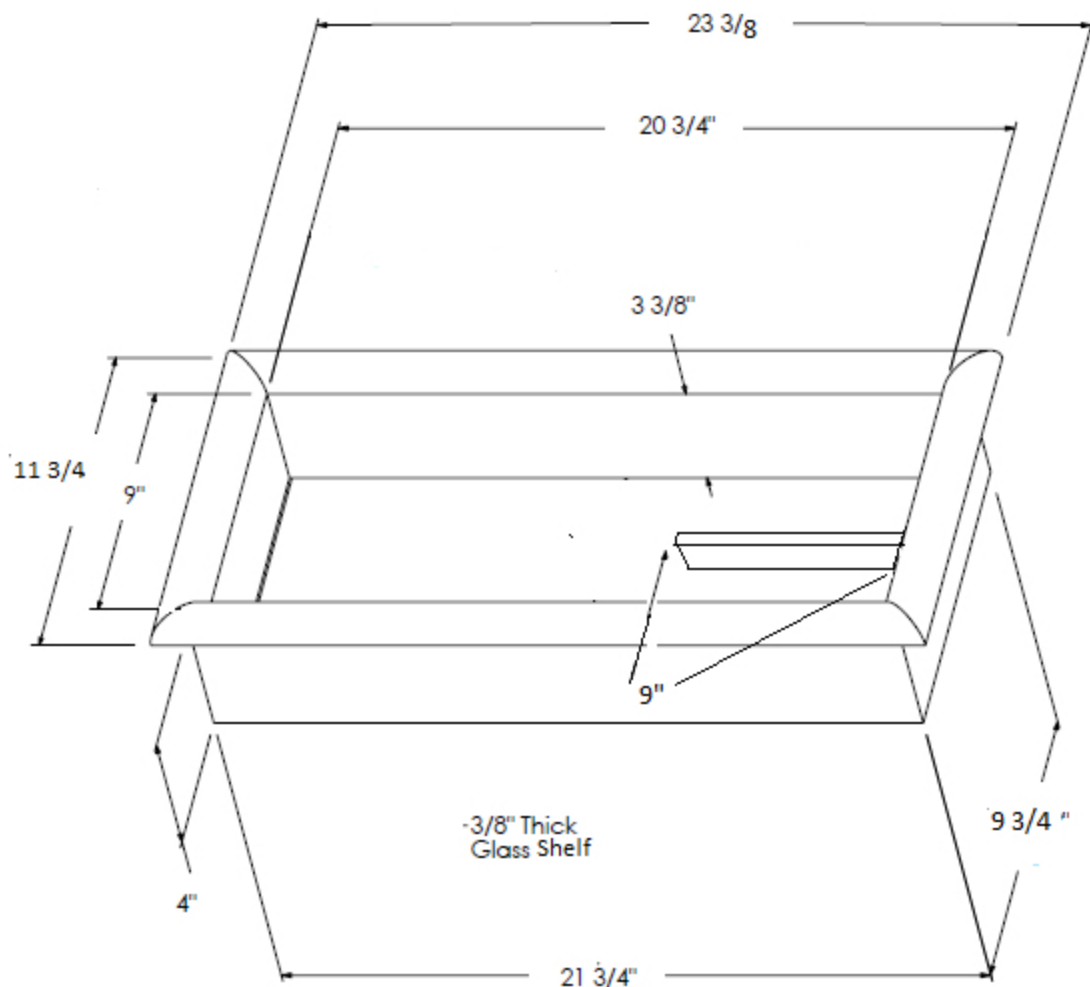

Horizontal Shampoo Shelf

SPECIFICATION SHEET

Overall Dimensions: 11 3/4" H x 23 3/8" W

Weight: 30 lbs.

• Dimensions shown have a tolerance of $\pm 1/8"$. Dimensions shown not to scale.