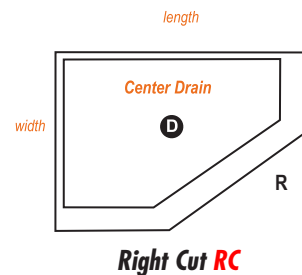

Monterey Shower Kits - Neo Angle

4" x 4" TILE FLOOR & SOLID LINER IN NATURAL BUFF STONE
WITH 24" x 12" NATURAL BUFF WALLS

Grand Package

Pan, Walls, Glass & Drain

LENGTH/ WIDTH	GLASS	MODEL NO.	LIST
36x32	Hinged	NGH-3632NM-XX-XX	2,977
36x36	Hinged	NGH-3636NM-CC-XX	3,211
38x38	Hinged	NGH-3838NM-CC-XX	3,445
42x36	Hinged	NGH-4236NM-XX-XX	3,523
42x42	Hinged	NGH-4242NM-CC-XX	3,939
48x36	Hinged	NGH-4836NM-XX-XX	3,900
48x42	Hinged	NGH-4842NM-XX-XX	4,316

Basic Package

Pan & Walls

LENGTH/ WIDTH	MODEL NO.	LIST
36x32	NB-3632NM-XX	1,872
36x36	NB-3636NM-CC	2,041
38x38	NB-3838NM-CC	2,197
42x36	NB-4236NM-XX	2,262
42x42	NB-4242NM-CC	2,522
48x36	NB-4836NM-XX	2,496
48x42	NB-4842NM-XX	2,782

Shower Options

XX - Replace with Threshold Option (**RC** or **LC**)

XX - Replace with Finish Option (**CH**, **SN** or **OB**)

Finish Options

Finish Options for Drain, Hinges & Handle

Threshold Options

4" x 4" NATURAL BUFF FLOOR

24" X 12" NATURAL BUFF WALLS

showers are 80" high, glass door is reversible