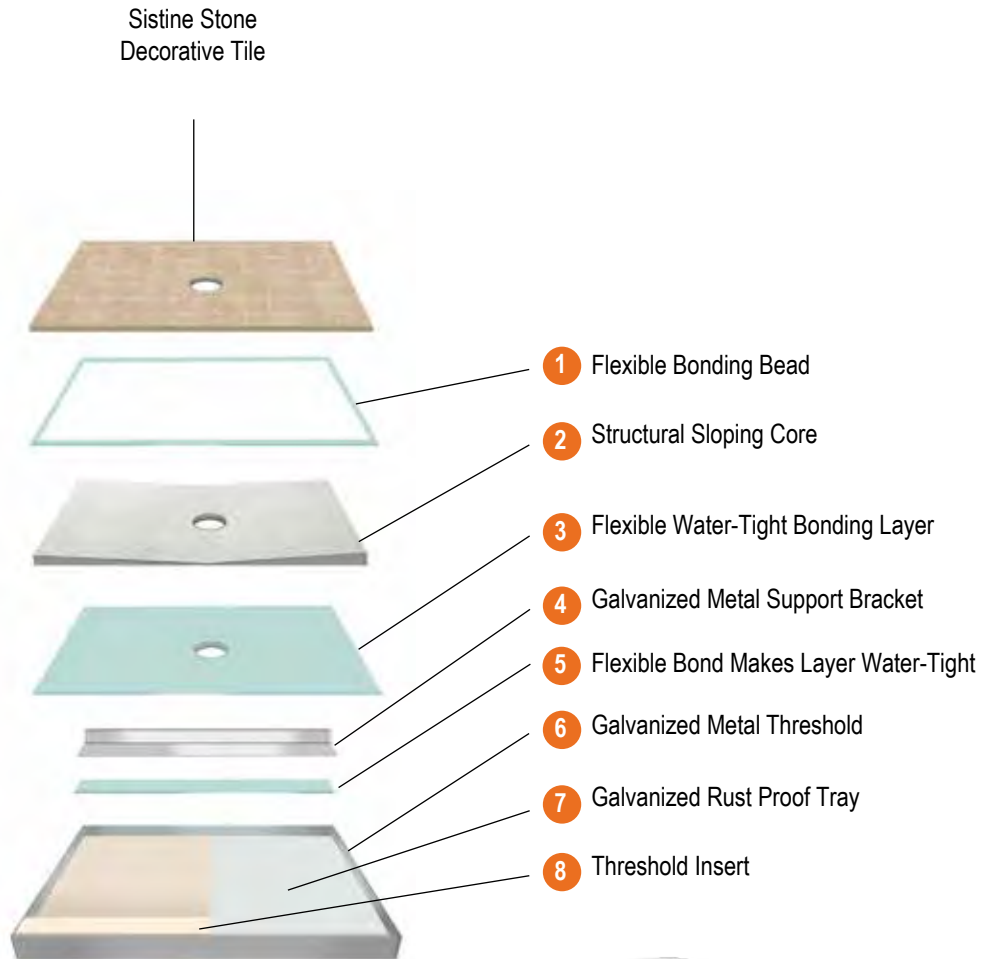

Custom hand-crafted with the look and feel of authentic travertine. Sistine Stone is a quartz and polymer blend that achieves the beauty and authentic look of real travertine.

METAL ENCASED, LEAK-FREE PAN

9 LAYERS OF PROTECTION

FEATURES

- THE LOOK OF A HAND CRAFTED STONE
- EASY TO INSTALL
- NO HOT MOPPING REQUIRED
- DECORATIVE THRESHOLD
- WALL PANELS EXTEND TO THE FLOOR, FOR A TRUE, CUSTOM APPEARANCE