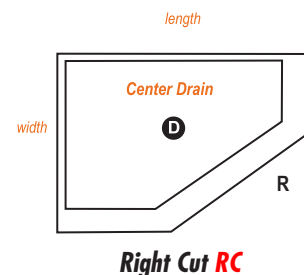

Threshold Options