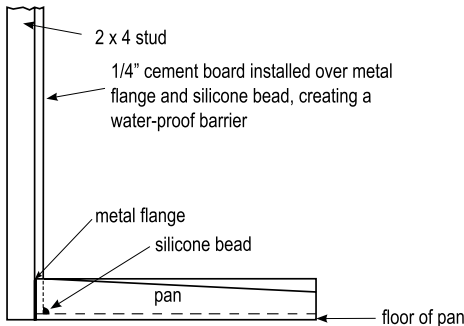

Custom hand-crafted with the look and feel of authentic travertine. Sistine Stone is a quartz and polymer blend that achieves the beauty and authentic look of real travertine.

METAL ENCASED, LEAK-FREE PAN

9 LAYERS OF PROTECTION

FEATURES

- THE LOOK OF A HAND CRAFTED STONE
- EASY TO INSTALL
- NO HOT MOPPING REQUIRED
- DECORATIVE THRESHOLD
- WALL PANELS EXTEND TO THE FLOOR, FOR A TRUE, CUSTOM APPEARANCE