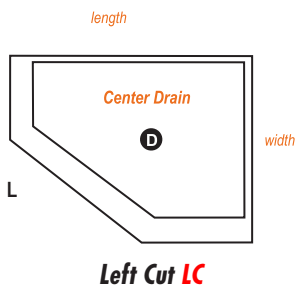

Sonoma Shower Kits - Neo Angle

4" x 4" TILE FLOOR IN ESPRESSO BEAN STONE, SOLID LINER & 24" x 12" WALLS IN BROWN SUGAR STONE

Grand Package

Pan, Walls, Glass & Drain

LENGTH/ WIDTH	GLASS	MODEL NO.	LIST
36x32	Hinged	NGH-3632BO-XX-XX	2,977
36x36	Hinged	NGH-3636BO-CC-XX	3,211
38x38	Hinged	NGH-3838BO-CC-XX	3,445
42x36	Hinged	NGH-4236BO-XX-XX	3,523
42x42	Hinged	NGH-4242BO-CC-XX	3,939
48x36	Hinged	NGH-4836BO-XX-XX	3,900
48x42	Hinged	NGH-4842BO-XX-XX	4,316

Basic Package

Pan & Walls

LENGTH/ WIDTH	MODEL NO.	LIST
36x32	NB-3632BO-XX	1,872
36x36	NB-3636BO-CC	2,041
38x38	NB-3838BO-CC	2,197
42x36	NB-4236BO-XX	2,262
42x42	NB-4242BO-CC	2,522
48x36	NB-4836BO-XX	2,496
48x42	NB-4842BO-XX	2,782

Shower Options

XX - Replace with Threshold Option (**RC** or **LC**)

XX - Replace with Finish Option (**CH**, **SN** or **OB**)

Finish Options

Finish Options for Drain, Hinges & Handle

Threshold Options

4" x 4" ESPRESSO BEAN FLOOR

24" x 12" BROWN SUGAR WALLS & LINER

Showers are 80" high, glass door is reversible