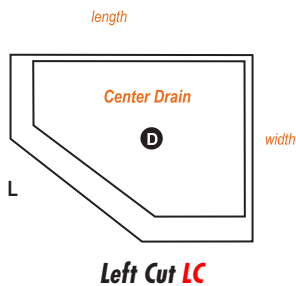

Monterey Shower Kits - Neo Angle

4" x 4" TILE FLOOR & SOLID LINER IN NATURAL BUFF STONE
WITH 24" x 12" NATURAL BUFF WALLS

Grand Package

Pan, Walls, Glass & Drain

LENGTH/ WIDTH	GLASS	MODEL NO.	LIST
36x32	Hinged	NGH-3632NM-XX-XX	2,977
36x36	Hinged	NGH-3636NM-CC-XX	3,211
38x38	Hinged	NGH-3838NM-CC-XX	3,445
42x36	Hinged	NGH-4236NM-XX-XX	3,523
42x42	Hinged	NGH-4242NM-CC-XX	3,939
48x36	Hinged	NGH-4836NM-XX-XX	3,900
48x42	Hinged	NGH-4842NM-XX-XX	4,316

Basic Package

Pan & Walls

LENGTH/ WIDTH	MODEL NO.	LIST
36x32	NB-3632NM-XX	1,872
36x36	NB-3636NM-CC	2,041
38x38	NB-3838NM-CC	2,197
42x36	NB-4236NM-XX	2,262
42x42	NB-4242NM-CC	2,522
48x36	NB-4836NM-XX	2,496
48x42	NB-4842NM-XX	2,782

Shower Options

XX - Replace with Threshold Option (**RC** or **LC**)

XX - Replace with Finish Option (**CH**, **SN** or **OB**)

Finish Options

Finish Options for Drain, Hinges & Handle

Threshold Options

4" x 4" NATURAL BUFF FLOOR

24" X 12" NATURAL BUFF WALLS

showers are 80" high, glass door is reversible