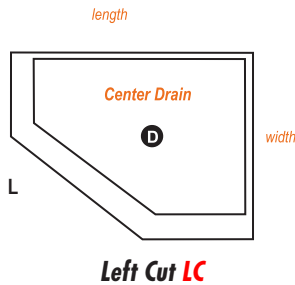

## Threshold Options

BEVELED MINI BRICK NATURAL BUFF LINER & FLOOR

24" X 12" NATURAL BUFF WALLS

Showers are 80" high, glass door is reversible