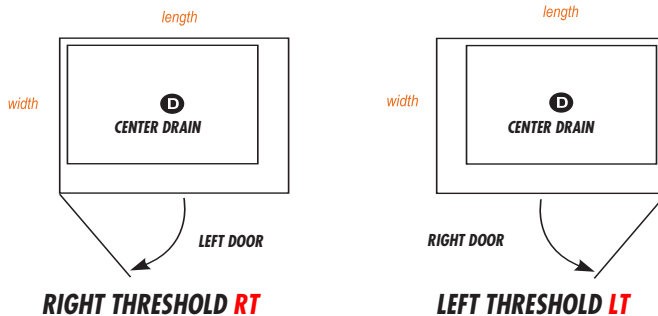

Threshold Options