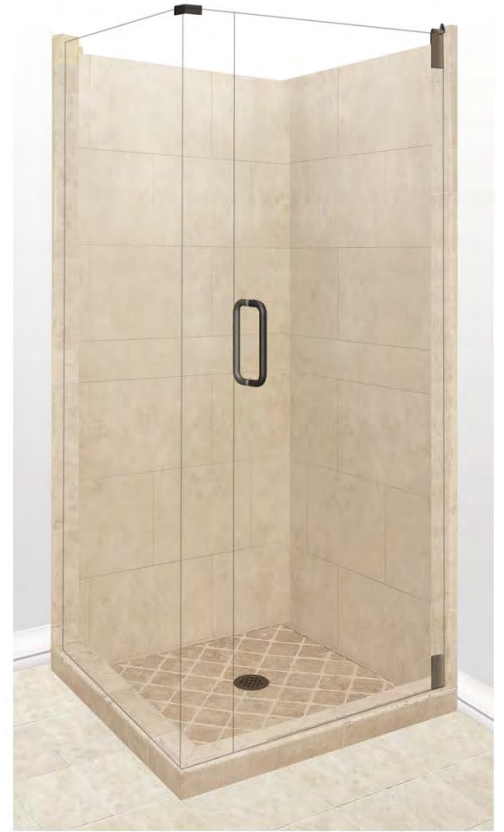

CGH-3838BO-LT-OB $3861