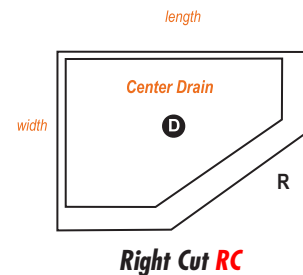

Threshold Options