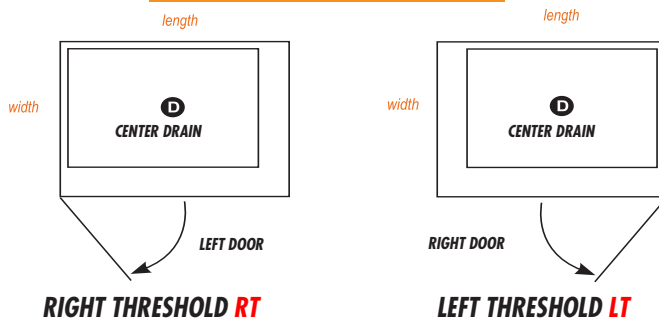

## Shampoo Shelf

SH-WN \$286 LIST

NEWPORT MOSAIC LINER & FLOOR

24" X 12" WET CEMENT WALLS

Showers are 80" high