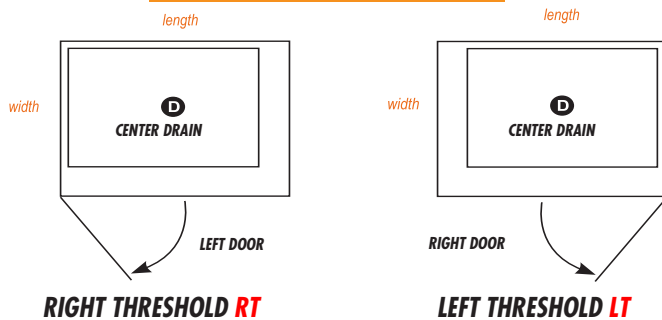

## Threshold Options

Exposed Shower Faucet  
F600H-SP-MD-SN  
\$1508 LIST

TUSCANY MOSAIC LINER & FLOOR

24" X 12" DESERT SAND WALLS

Showers are 80" high