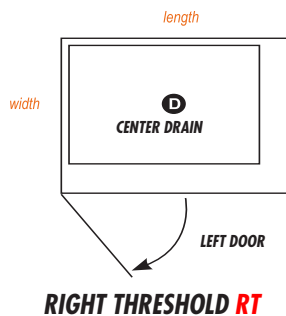

Threshold Options