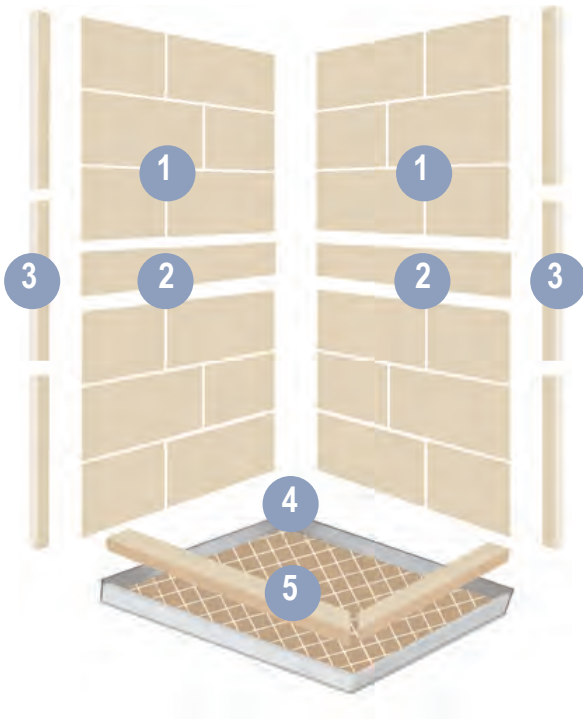

CORNER SHOWER Components

WALL PANELS - 24" x 12" PATTERN

- 1 Side Panels (4)
- 2 Side Standard Stone or Mosaic Liner (2)
- 3 Side Thresholds (6)

PAN

- 4 Metal Leak-Free Reinforced Pan
- 5 Top Rail