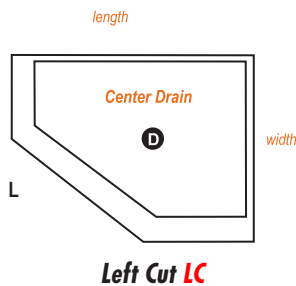

## Threshold Options

4" x 4" ESPRESSO BEAN LINER & FLOOR

24" X 12" BROWN SUGAR WALLS

Showers are 80" high, glass door is reversible