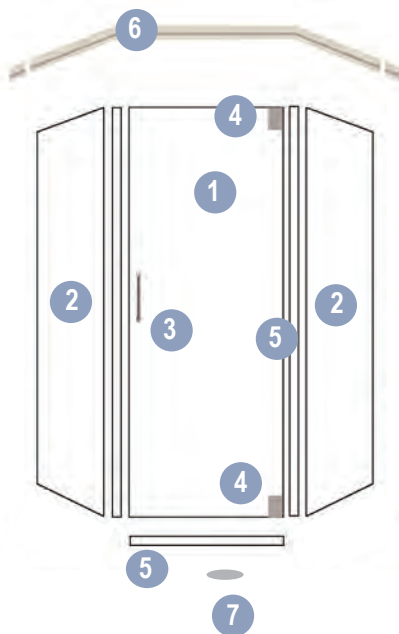

## HINGED DOOR - 3/8" TEMPERED GLASS

- 1 Hinged Glass Door (Reversible)
- 2 Fixed Glass Panel (Reversible)
- 3 Door Handle
- 4 Heavy Duty Hinges (2)
- 5 Door Sweep
- 6 Door Seals
- 7 Matching Drain Assembly
- 8 Hinge Wall Bracket

## SLIDING GLASS DOOR - 3/8" TEMPERED GLASS

- 1 Glass Door (Reversible)
- 2 Fixed Glass Panel (Reversible)
- 3 Door Slide Bracket
- 4 Shower Door Wheels (2)
- 5 Matching Drain Assembly
- 6 Door Bumper

## HINGED DOOR - 3/8" TEMPERED GLASS

- 1 Hinged Glass Door
- 2 Fixed Glass Panels (2)
- 3 Door Handle
- 4 Heavy Duty Hinges (2)
- 5 Plastic Door Seal
- 6 Glass Corner Bracket
- 7 Matching Drain Assembly

## HINGED DOOR - 3/8" TEMPERED GLASS

- 1 Hinged Glass Door (Reversible)
- 2 Fixed Glass Panels (2)
- 3 Door Handle
- 4 Heavy Duty Hinges (2)
- 5 Plastic Door Seals
- 6 Header
- 7 Matching Drain Assembly