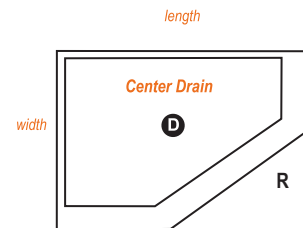

## Threshold Options

**Left Cut LC**

**Center Cut CC**

**Right Cut RC**

TUSCANY MOSAIC LINER & FLOOR

24" X 12" DESERT SAND WALLS

Showers are 80" high