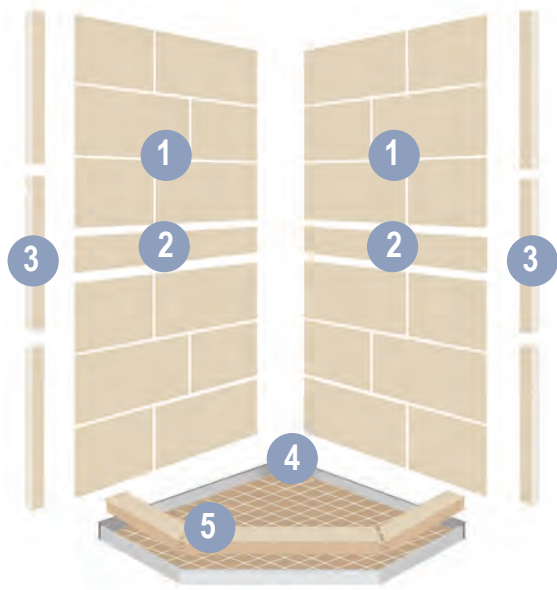

NEO ANGLE SHOWER Components

WALL PANELS - 24" X 12" PATTERN

- 1 Side Panels (4)
- 2 Standard Solid Stone or Mosaic Liner (2)
- 3 Side Thresholds (6)

PAN

- 4 Metal Leak-Free Reinforced Pan
- 5 Top Rails (3)