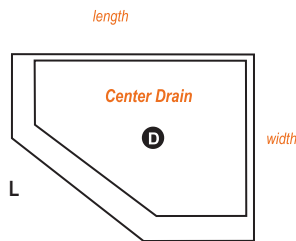

## Threshold Options

**Left Cut LC**

**Center Cut CC**

**Right Cut RC**

JET BLACK PEBBLE LINER & FLOOR

24" X 12" NATURAL BUFF WALLS

Showers are 80" high, glass door is reversible