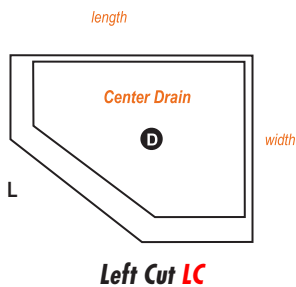

Threshold Options