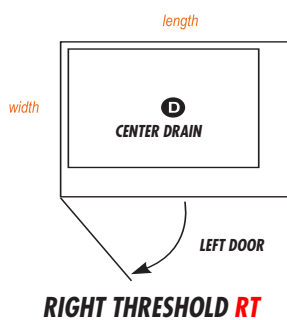

## Threshold Options

**F92-SP-ML-CH**  
In Wall Shower  
System with Pan  
Shower Head  
\$650 LIST

ESPRESSO BEAN SUBWAY LINER & FLOOR

24" X 12" BROWN SUGAR WALLS

Showers are 80" high