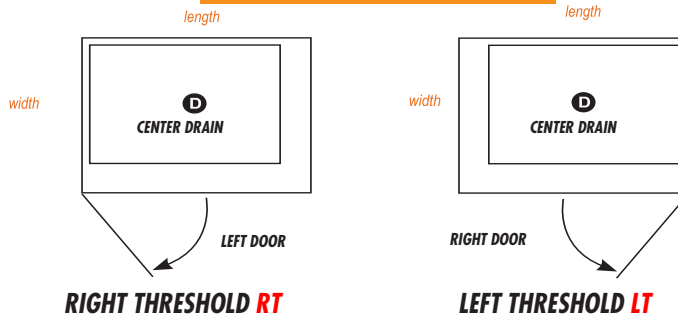

## Threshold Options

NATURAL BUFF SUBWAY LINER & FLOOR

24" X 12" NATURAL BUFF WALLS

Showers are 80" high