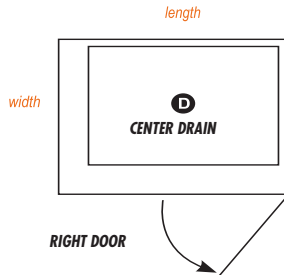

## Threshold Options

**RIGHT THRESHOLD RT**

**LEFT THRESHOLD LT**

4" x 4" NATURAL BUFF FLOOR

24" X 12" NATURAL BUFF WALLS

**SH-NM**  
4x4 Shampoo Shelf  
\$286 LIST