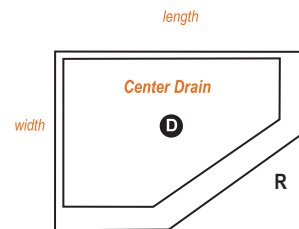

## Threshold Options

**Left Cut LC**

**Center Cut CC**

**Right Cut RC**

NATURAL BUFF SUBWAY LINER & FLOOR

24" X 12" NATURAL BUFF WALLS

Showers are 80" high, glass door is reversible