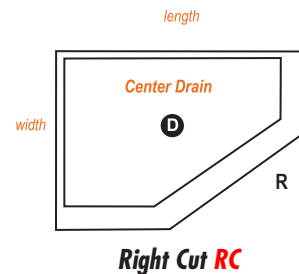

Sonoma Shower Kits - Neo Angle

4" x 4" TILE FLOOR IN ESPRESSO BEAN STONE, SOLID LINER & 24" x 12" WALLS IN BROWN SUGAR STONE

Grand Package

Pan, Walls, Glass & Drain

LENGTH/ WIDTH	GLASS	MODEL NO.	LIST
36x32	Hinged	NGH-3632BO-XX-XX	2,977
36x36	Hinged	NGH-3636BO-CC-XX	3,211
38x38	Hinged	NGH-3838BO-CC-XX	3,445
42x36	Hinged	NGH-4236BO-XX-XX	3,523
42x42	Hinged	NGH-4242BO-CC-XX	3,939
48x36	Hinged	NGH-4836BO-XX-XX	3,900
48x42	Hinged	NGH-4842BO-XX-XX	4,316

Basic Package

Pan & Walls

LENGTH/ WIDTH	MODEL NO.	LIST
36x32	NB-3632BO-XX	1,872
36x36	NB-3636BO-CC	2,041
38x38	NB-3838BO-CC	2,197
42x36	NB-4236BO-XX	2,262
42x42	NB-4242BO-CC	2,522
48x36	NB-4836BO-XX	2,496
48x42	NB-4842BO-XX	2,782

Shower Options

XX - Replace with Threshold Option (**RC** or **LC**)

XX - Replace with Finish Option (**CH**, **SN** or **OB**)

Finish Options

Finish Options for Drain, Hinges & Handle

Threshold Options

4" x 4" ESPRESSO BEAN FLOOR

24" x 12" BROWN SUGAR WALLS & LINER

Showers are 80" high, glass door is reversible