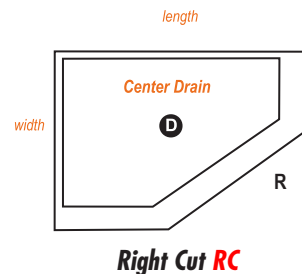

## Threshold Options

4" x 4" ESPRESSO BEAN LINER & FLOOR

24" X 12" BROWN SUGAR WALLS

Showers are 80" high, glass door is reversible