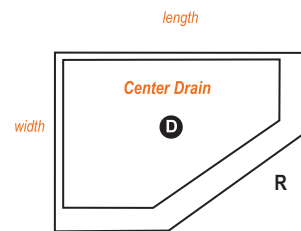

## Threshold Options

**Left Cut LC**

**Center Cut CC**

**Right Cut RC**

JET BLACK PEBBLE LINER & FLOOR

24" X 12" NATURAL BUFF WALLS

Showers are 80" high, glass door is reversible