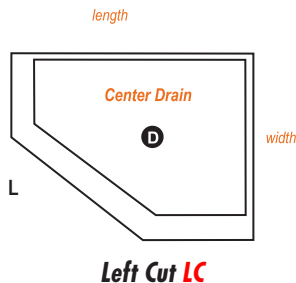

## Threshold Options

DEL MAR MOSAIC LINER & FLOOR

24" x 12" NATURAL BUFF WALLS

Showers are 80" high, glass door is reversible