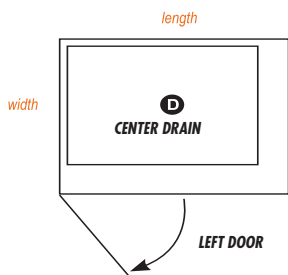

Threshold Options

RIGHT THRESHOLD RT