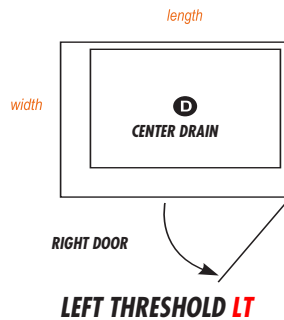

## Threshold Options

**F92-SP-ML-CH**  
In Wall Shower  
System with Pan  
Shower Head  
\$650 LIST

ESPRESSO BEAN SUBWAY LINER & FLOOR

24" X 12" BROWN SUGAR WALLS

Showers are 80" high