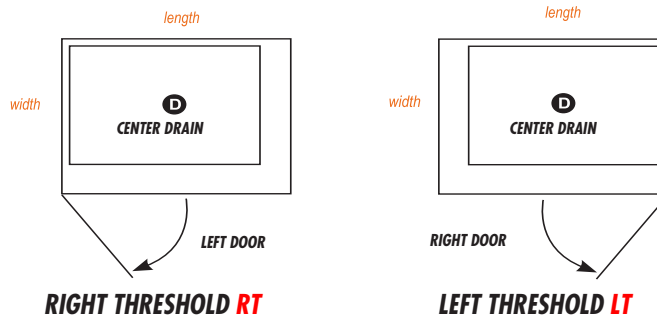

Threshold Options

JET BLACK PEBBLE LINER & FLOOR

24" X 12" NATURAL BUFF WALLS