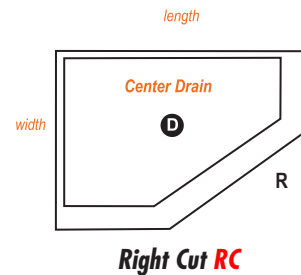

Threshold Options