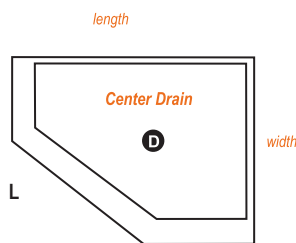

## Threshold Options

**Left Cut LC**

**Center Cut CC**

**Right Cut RC**

NATURAL BUFF SUBWAY LINER & FLOOR

24" X 12" NATURAL BUFF WALLS

Showers are 80" high, glass door is reversible