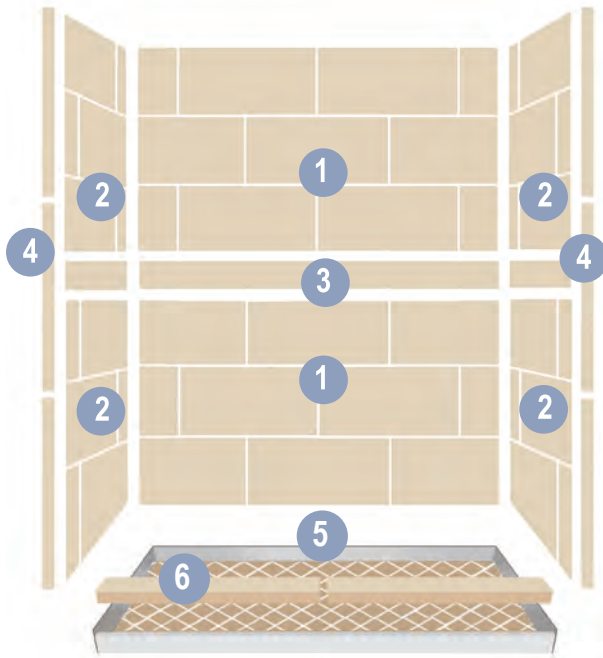

ALCOVE SHOWER Components

WALL PANELS - 24" x 12" PATTERN

- 1 Back Panels (2)
- 2 Side Panels (4)
- 3 Standard Stone or Mosaic Liner (3)
- 4 Side Thresholds (6)

PAN

- 5 Metal Leak-Free Reinforced Pan
- 6 Top Rails (2)