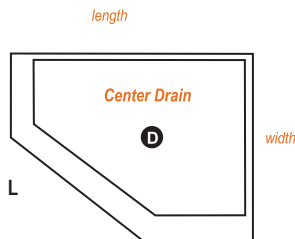

Threshold Options

Left Cut LC