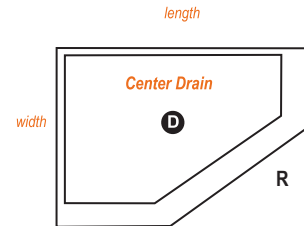

## Threshold Options

**Left Cut LC**

**Center Cut CC**

**Right Cut RC**

ROMA MOSAIC LINER & FLOOR

24" X 12" BROWN SUGAR WALLS

Showers are 80" high, glass door is reversible