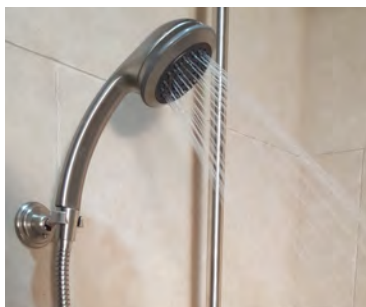

Beautiful Sistine Stone Showers

The beauty, elegance and durability of real stone has been combined with innovative technology and materials to create a variety of luxurious and stylish Sistine Stone pieces that add a touch of old world elegance to any decor. Our collection of Shower Kits are classic, having the appearance of authentic aged stone reflecting the colors of the Renaissance.