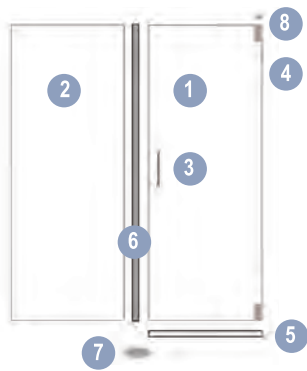

## HINGED DOOR - 3/8" TEMPERED GLASS

- 1 Hinged Glass Door (Reversible)
- 2 Fixed Glass Panel (Reversible)
- 3 Door Handle
- 4 Heavy Duty Hinges (2)
- 5 Door Sweep
- 6 Door Seals
- 7 Matching Drain Assembly
- 8 Hinge Wall Bracket