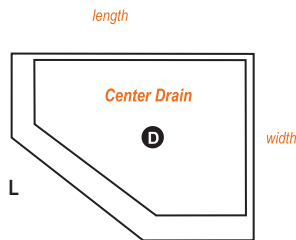

## Threshold Options

**Left Cut LC**

**Center Cut CC**

**Right Cut RC**

ROMA MOSAIC LINER & FLOOR

24" X 12" BROWN SUGAR WALLS

Showers are 80" high, glass door is reversible