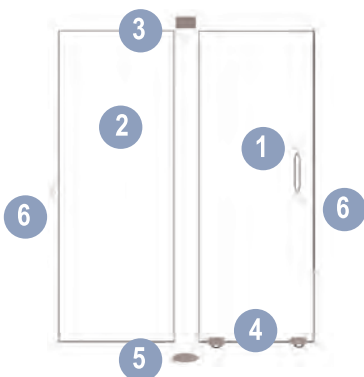

SLIDING GLASS DOOR - 3/8" TEMPERED GLASS

- 1 Glass Door (Reversible)
- 2 Fixed Glass Panel (Reversible)
- 3 Door Slide Bracket
- 4 Shower Door Wheels (2)
- 5 Matching Drain Assembly
- 6 Door Bumper