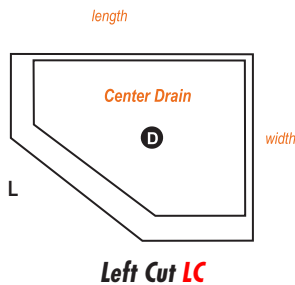

## Threshold Options

NEWPORT MOSAIC LINER & FLOOR

24" X 12" WET CEMENT WALLS

Showers are 80" high, glass door is reversible