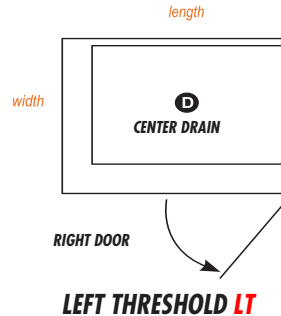

Threshold Options