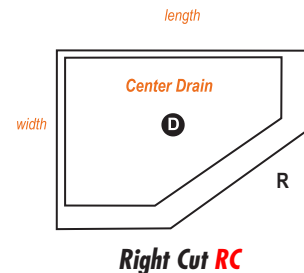

## Threshold Options

NEWPORT MOSAIC LINER & FLOOR

24" X 12" WET CEMENT WALLS

Showers are 80" high, glass door is reversible