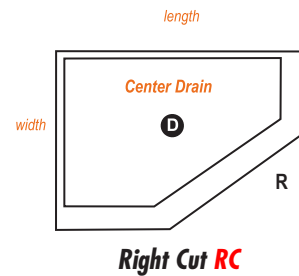

Threshold Options