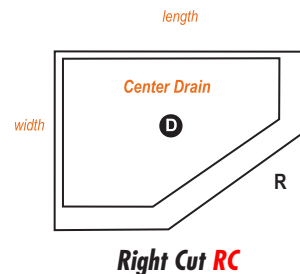

## Threshold Options

4" x 4" ESPRESSO BEAN LINER & FLOOR

24" X 12" BROWN SUGAR WALLS

Showers are 80" high, glass door is reversible