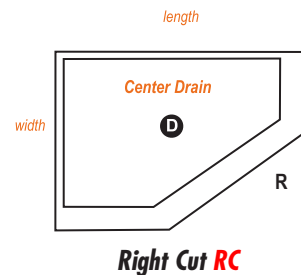

Threshold Options