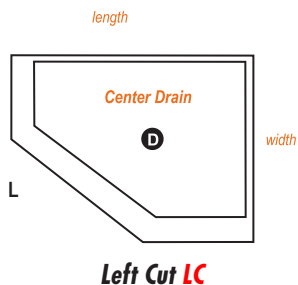

## Threshold Options

DEL MAR MOSAIC LINER & FLOOR

24" x 12" NATURAL BUFF WALLS

Showers are 80" high, glass door is reversible