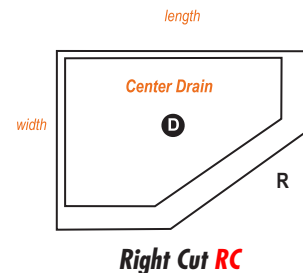

Threshold Options