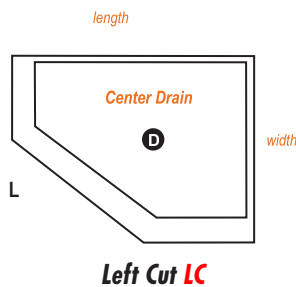

## Threshold Options

4" x 4" ESPRESSO BEAN FLOOR

24" x 12" BROWN SUGAR WALLS & LINER

Showers are 80" high, glass door is reversible