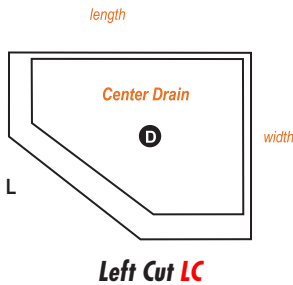

## Threshold Options

BEVELED MINI BRICK NATURAL BUFF LINER & FLOOR

24" X 12" NATURAL BUFF WALLS

Showers are 80" high, glass door is reversible