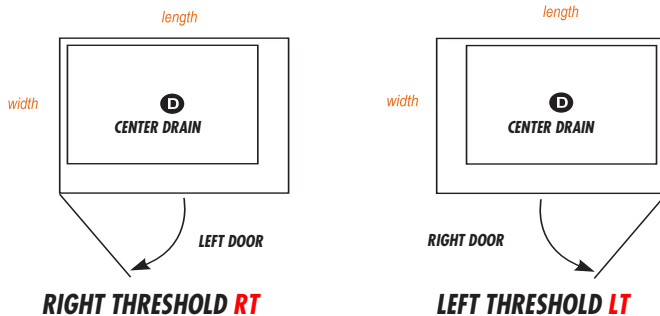

Threshold Options