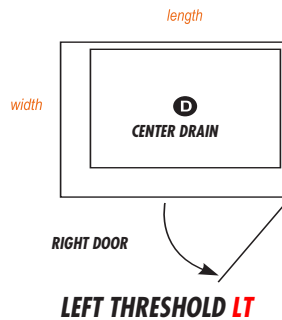

## Threshold Options

**F92-SP-ML-CH**  
In Wall Shower  
System with Pan  
Shower Head  
\$650 LIST

ESPRESSO BEAN SUBWAY LINER & FLOOR

24" X 12" BROWN SUGAR WALLS

Showers are 80" high