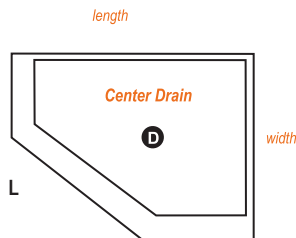

## Threshold Options

**Left Cut LC**

**Center Cut CC**

**Right Cut RC**

ROMA MOSAIC LINER & FLOOR

24" X 12" BROWN SUGAR WALLS

Showers are 80" high, glass door is reversible