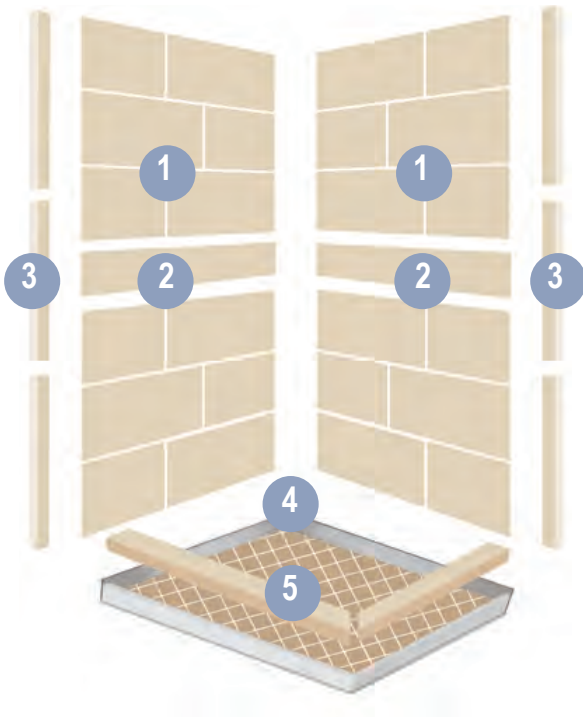

CORNER SHOWER Components

WALL PANELS - 24" x 12" PATTERN

- 1 Side Panels (4)
- 2 Side Standard Stone or Mosaic Liner (2)
- 3 Side Thresholds (6)

PAN

- 4 Metal Leak-Free Reinforced Pan
- 5 Top Rail