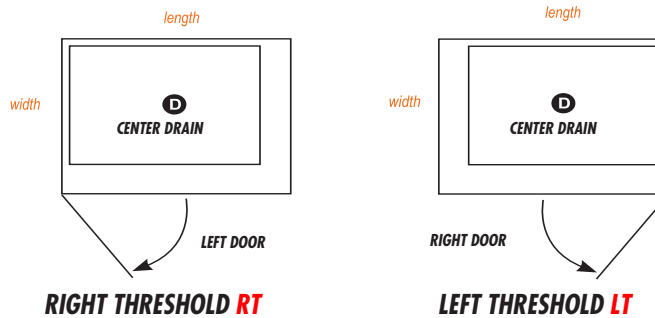

Threshold Options

JET BLACK PEBBLE LINER & FLOOR

24" X 12" NATURAL BUFF WALLS