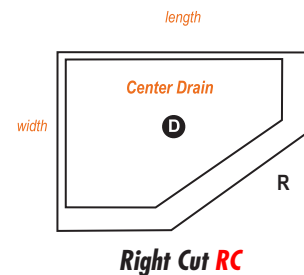

Monterey Shower Kits - Neo Angle

4" x 4" TILE FLOOR & SOLID LINER IN NATURAL BUFF STONE
WITH 24" x 12" NATURAL BUFF WALLS

Grand Package

Pan, Walls, Glass & Drain

LENGTH/ WIDTH	GLASS	MODEL NO.	LIST
36x32	Hinged	NGH-3632NM-XX-XX	2,977
36x36	Hinged	NGH-3636NM-CC-XX	3,211
38x38	Hinged	NGH-3838NM-CC-XX	3,445
42x36	Hinged	NGH-4236NM-XX-XX	3,523
42x42	Hinged	NGH-4242NM-CC-XX	3,939
48x36	Hinged	NGH-4836NM-XX-XX	3,900
48x42	Hinged	NGH-4842NM-XX-XX	4,316

Basic Package

Pan & Walls

LENGTH/ WIDTH	MODEL NO.	LIST
36x32	NB-3632NM-XX	1,872
36x36	NB-3636NM-CC	2,041
38x38	NB-3838NM-CC	2,197
42x36	NB-4236NM-XX	2,262
42x42	NB-4242NM-CC	2,522
48x36	NB-4836NM-XX	2,496
48x42	NB-4842NM-XX	2,782

Shower Options

XX - Replace with Threshold Option (**RC** or **LC**)

XX - Replace with Finish Option (**CH**, **SN** or **OB**)

Finish Options

Finish Options for Drain, Hinges & Handle

Threshold Options

4" x 4" NATURAL BUFF FLOOR

24" X 12" NATURAL BUFF WALLS

showers are 80" high, glass door is reversible