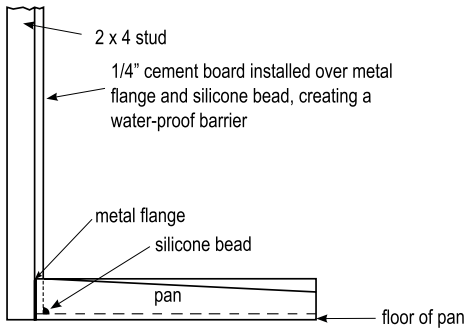

Custom hand-crafted with the look and feel of authentic travertine. Sistine Stone is a quartz and polymer blend that achieves the beauty and authentic look of real travertine.

METAL ENCASED, LEAK-FREE PAN

9 LAYERS OF PROTECTION

FEATURES

- THE LOOK OF A HAND CRAFTED STONE
- EASY TO INSTALL
- NO HOT MOPPING REQUIRED
- DECORATIVE THRESHOLD
- WALL PANELS EXTEND TO THE FLOOR, FOR A TRUE, CUSTOM APPEARANCE