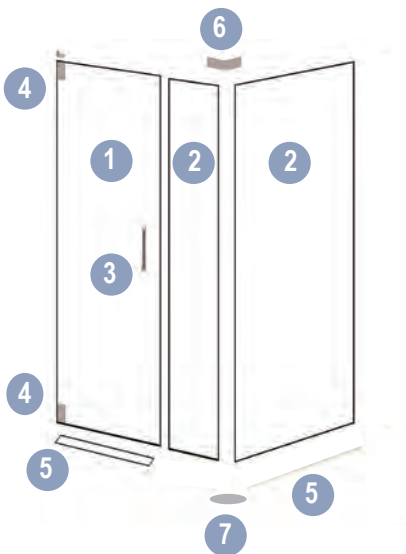

HINGED DOOR - 3/8" TEMPERED GLASS

- 1 Hinged Glass Door
- 2 Fixed Glass Panels (2)
- 3 Door Handle
- 4 Heavy Duty Hinges (2)
- 5 Plastic Door Seal
- 6 Glass Corner Bracket
- 7 Matching Drain Assembly