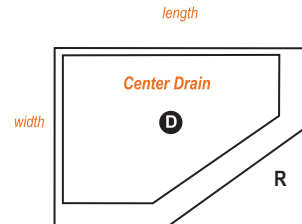

## Threshold Options

**Left Cut LC**

**Center Cut CC**

**Right Cut RC**

ROMA MOSAIC LINER & FLOOR

24" X 12" BROWN SUGAR WALLS

Showers are 80" high, glass door is reversible