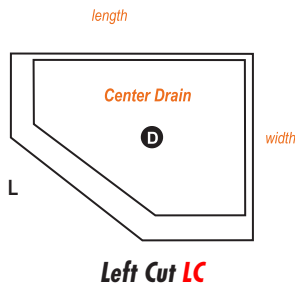

Threshold Options