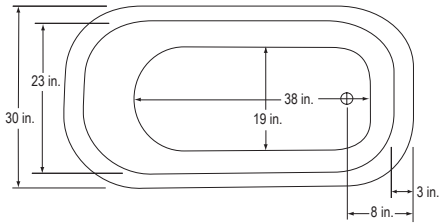

## Daniel 1 Classic Fierro 54"

BA-CFI54-OB

\$2,938 List

Tub and Base

BA-CFI54-900A-OB

3,458 List

Bathtub with Base, 900A Faucet, Waste and Overflow & Supply Lines

36 Gallons / 54 in. x 30 in. x 24 in.