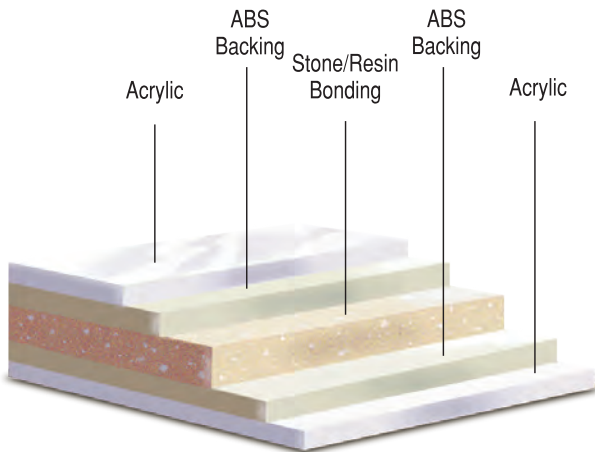

# AcraStone™ Bathtub Construction

Manufactured utilizing our proprietary technology, you can count on your bathtub to be beautiful and dependable for years to come. No other bathtub, including our own cast iron bathtubs can beat AcraStone's features. Strong, thick, and warm to the touch, with a porcelain-like surface inside and out.

AcraStone™ is so strong it can withstand blows from a hammer without cracking or denting. No other bathtub in the industry can beat AcraStone's strength, not even a cast iron bathtub.