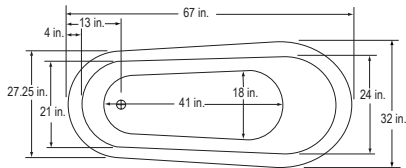

## Rosa 2 Slipper Fierro 67"

BA-SFI67-OB

\$3,042 List

Tub and Base

BA-SFI67-900A-OB

3,562 List

Bathtub with Base, 900A Faucet, Waste, Overflow & Supply Lines

44 Gallons / 67 in. x 32 in. x 30 in.