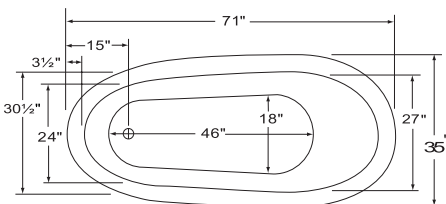

## Maria 3 Slipper Nuevo 71"

BA-SNU71-OB

\$3,458 List

Tub & Basket

BA-SNU71-900A-OB

3,978 List

Bathtub with Basket, 900A Faucet, Waste & Overflow and Supply Lines

58 Gallons / 71 in. x 35 in. x 31 in.