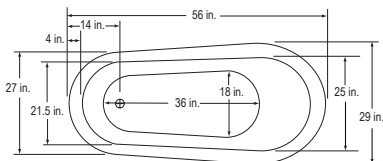

Kate 1 Slipper Euro 56"

- BA-SEU56 **$2,808** List
  Tub Only
- BA-SEU56-700C-(CH or SN) **3,393** List
  Bathtub with 700C Faucet and Euro Drain
- BA-SEU56-800B-(CH or SN) **3,393** List
  Bathtub with 800B Faucet & Euro Drain

40 Gallons / 56 in. x 29 in. x 26 in.
No Overflow

700C Faucet

Kate 2 Slipper Euro 63"

- BA-SEU63 **$2,886** List
  Tub Only
- BA-SEU63-700C-(CH or SN) **3,471** List
  Bathtub with 700C Faucet and Euro Drain
- BA-SEU63-800B-(CH or SN) **3,471** List
  Bathtub with 800B Waterfall Faucet & Euro Drain

44 Gallons / 63 in. x 29 in. x 26 in.
No Overflow