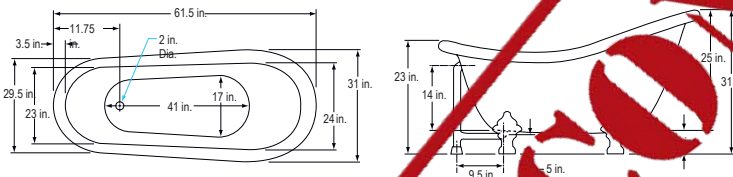

Wintess Slipper Clawfoot 61"

- BI-SLC61-(CH, SN, OB or WH) **$3,289 List**
  Tub Only
- BI-SLC61-900A-(CH, SN, OB or WH) **3,809 List**
  Bathtub with 900A Faucet, Waste & Overflow and Supply Lines

42 Gallons / 61.5 in. x 31 in. x 31 in.
Pre-Drilled 7" Deck Mount Holes