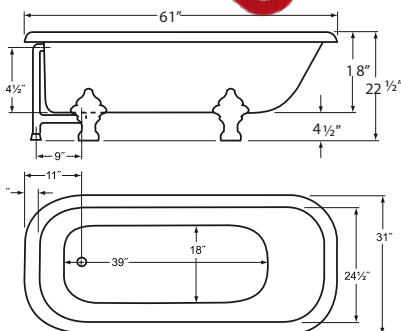

Windsor Classic Clawfoot 61"

- BI-CLC61-(CH, SN, OB or WH) **$3,263 List**
  Tub Only
- BI-CLC61-900A-(CH, SN, OB or WH) **3,783 List**
  Bathtub with 900A Faucet, Waste & Overflow and Supply Lines

40 Gallons / 61 in. x 31 in. x 24 in.
Pre-Drilled 7" Deck Mount Holes

*Tub Only does not include the drain