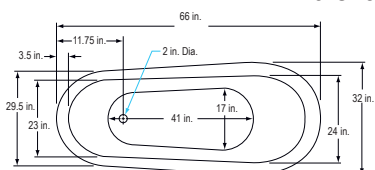

700C Faucet

*Tub Only does not include the drain