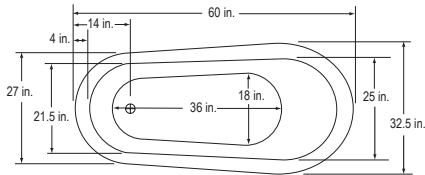

## Rosa 1 Slipper Fierro 60"

BA-SFI60-OB

\$2,964 List

Tub and Base

BA-SFI60-900A-OB

3,484 List

Bathtub with Base, 900A Faucet, Waste, Overflow & Supply Lines

40 Gallons / 60 in. x 32.5 in. x 30 in.