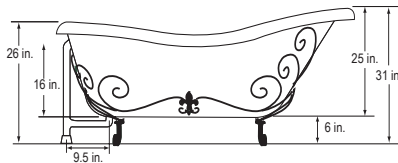

## Maria 1 Slipper Nuevo 60"

BA-SNU60-OB

\$3,289 List

Tub and Basket

BA-SNU60-900A-OB

3,809 List

Bathtub with Basket, 900A Faucet, Waste & Overflow & Supply Lines

40 Gallons / 60 in. x 32.5 in. x 31 in.

## Maria 2 Slipper Nuevo 67"

BA-SNU67-OB

\$3,367 List

Tub & Basket

BA-SNU67-900A-OB

3,887 List

Bathtub with Basket, 900A Faucet, Waste & Overflow and Supply Lines

44 Gallons / 67 in. x 32 in. x 31 in.