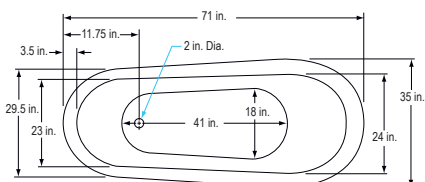

## Rosa 3 Slipper Fierro 71"

BA-SFI71-OB

\$3,133 List

Tub and Base

BA-SFI71-900A-OB

3,653 List

Bathtub with Base, 900A Faucet, Waste, Overflow & Supply Lines

58 Gallons / 71 in. x 35 in. x 30 in.