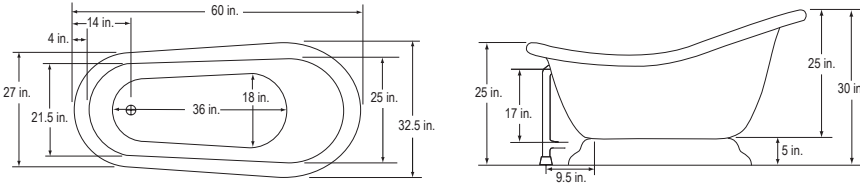

## Viviana 1 Slipper Pedestal 60"

BA-SPD60

**\$2,639 List**

Tub Only

BA-SPD60-900A-(CH, SN or OB)

**3,159 List**

Bathtub with 900A Faucet, Waste & Overflow and Supply Lines

40 Gallons / 60 in. x 32.5 in. x 30 in.