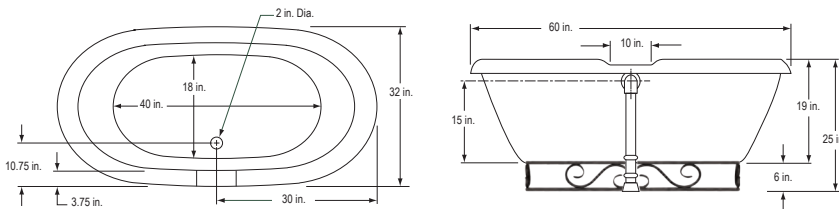

## Miguel 1 Double Fierro 60"

BA-DFI60-OB

\$2,847 List

Tub and Base

BA-DFI60-900A-OB

3,367 List

Bathtub with Base, 900A Faucet, Waste & Overflow and Supply Lines

30 Gallons / 60 in. x 32 in. x 25 in.