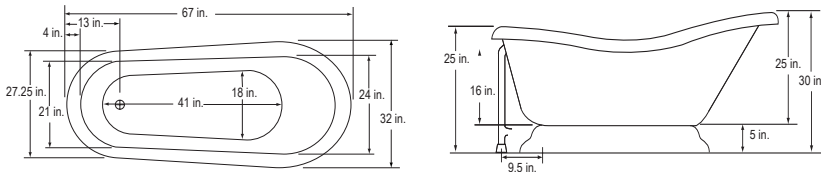

## Viviana 2 Slipper Pedestal 67"

BA-SPD67

**\$2,730 List**

Tub Only

BA-SPD67-900A-(CH, SN or OB)

**3,250 List**

Bathtub with 900A Faucet, Waste & Overflow and Supply Lines

44 Gallons / 67 in. x 32 in. x 30 in.