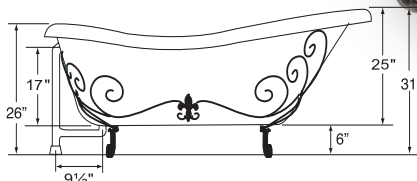

## Maria 3 Slipper Nuevo 71"

BA-SNU71-OB

\$3,458 List

Tub & Basket

BA-SNU71-900A-OB

3,978 List

Bathtub with Basket, 900A Faucet, Waste & Overflow and Supply Lines

58 Gallons / 71 in. x 35 in. x 31 in.