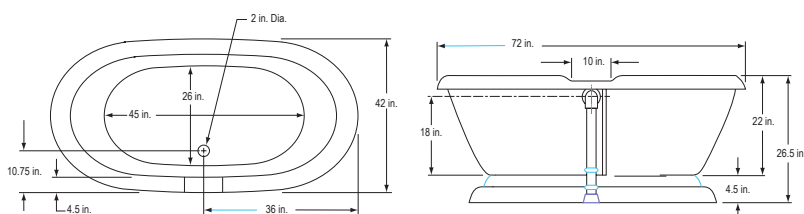

## Earl 2 Double Pedestal 70"

- BA-DPD70 **\$2,782** List  
 Tub Only  
 BA-DPD70-900A-(CH, OB or SN) **3,302** List  
 Bathtub with 900A Faucet, Waste & Overflow and Supply Lines

48 Gallons / 70 in. x 32 in. x 23.5 in.

## Earl 3 Double Pedestal 72"

- BA-DPD72 **\$3,094** List  
 Tub Only  
 BA-DPD72-900A-(CH, OB or SN) **3,614** List  
 Bathtub with 900A Faucet, Waste & Overflow and Supply Lines

72 Gallons / 72 in. x 42 in. x 26.5 in.