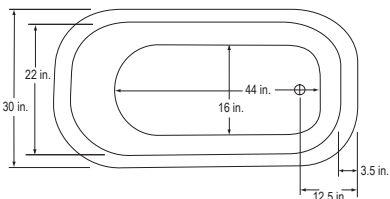

George 3 Classic Clawfoot 67"

BA-CLC67-(CH, OB, WH or SN) **$2,938** List
Tub Only
BA-CLC67-900A-(CH, OB, WH or SN) **3,458** List
Bathtub with 900A Faucet, Waste & Overflow and Supply Lines

40 Gallons / 67 in. x 30 in. x 23 in.