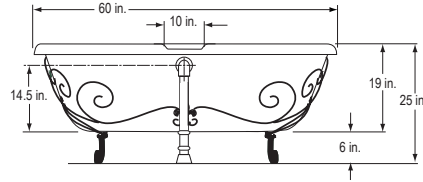

## 24" METAL PEDESTAL

The Metal Pedestal sink includes Metal Stand in Old World Finish, Sistine Stone Bowl, and Shelf in Medium Stone, P-trap and drain 24" L x 21 1/2" W x 36" H

S300-OB \$1,131 List