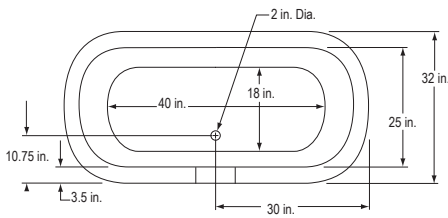

## Carmen 1 Double Nuevo 60"

BA-DNU60-OB

\$3,172 List

Tub and Basket

BA-DNU60-900A-OB

3,692 List

Bathtub with Basket, 900A Faucet, Waste & Overflow and Supply Lines

30 Gallons / 60 in. x 32 in. x 25 in.