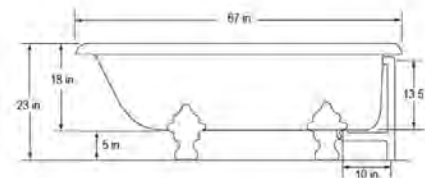

George 3 Classic Clawfoot 67"

BA-CLC67-(CH, OB, WH or SN) **$2,938** List
Tub Only
BA-CLC67-900A-(CH, OB, WH or SN) **3,458** List
Bathtub with 900A Faucet, Waste & Overflow and Supply Lines

40 Gallons / 67 in. x 30 in. x 23 in.