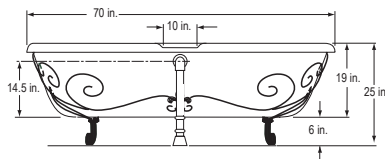

## 24" METAL PEDESTAL

The Metal Pedestal sink includes Metal Stand in Old World Finish, Sistine Stone Bowl, and Shelf in Medium Stone, P-trap and drain 24" L x 21 1/2" W x 36" H

S300-OB \$1,131 List

## Carmen 2 Double Nuevo 70"

BA-DNU70-OB

\$3,419 List

Tub and Basket

BA-DNU70-900A-OB

3,939 List

Bathtub with Basket, 900A Faucet, Waste & Overflow and Supply Lines

48 Gallons / 70 in. x 32 in. x 25 in.