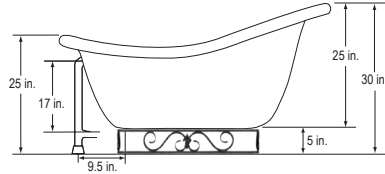

## Rosa 1 Slipper Fierro 60"

BA-SFI60-OB

\$2,964 List

Tub and Base

BA-SFI60-900A-OB

3,484 List

Bathtub with Base, 900A Faucet, Waste, Overflow & Supply Lines

40 Gallons / 60 in. x 32.5 in. x 30 in.