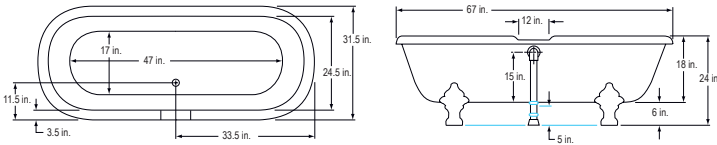

## Winston Double Clawfoot 67"

- BI-DLC67-(CH, SN, OB or WH) **\$3,432 List**  
Tub Only
- BI-DLC67-900A-(CH, SN, OB or WH) **3,952 List**  
Bathtub with 900A Faucet, Waste & Overflow and Supply Lines

48 Gallons / 67 in. x 31.5 in. 24 in.  
Pre-Drilled 7" Deck Mount Holes