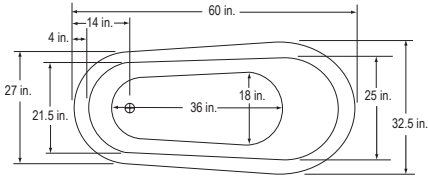

## Maria 1 Slipper Nuevo 60"

BA-SNU60-OB

\$3,289 List

Tub and Basket

BA-SNU60-900A-OB

3,809 List

Bathtub with Basket, 900A Faucet, Waste & Overflow & Supply Lines

40 Gallons / 60 in. x 32.5 in. x 31 in.