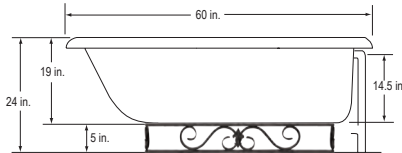

## Daniel 2 Classic Fierro 60"

BA-CFI60-OB

\$2,977 List

Tub and Base

BA-CFI60-900A-OB

3,497 List

Bathtub with Base, 900A Faucet, Waste & Overflow and Supply Lines

40 Gallons / 60 in. x 30 in. x 24 in.