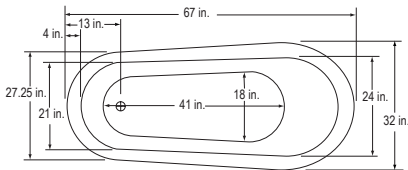

## Princess 2 Slipper Clawfoot 67"

BA-SLC67-(CH, OB, WH or SN)

\$2,886 List

Tub Only

BA-SLC67-900A-(CH, OB, WH or SN)

3,406 List

Bathtub with 900A Faucet, Waste & Overflow and Supply Lines

44 Gallons / 67 in. x 32 in. x 30 in.