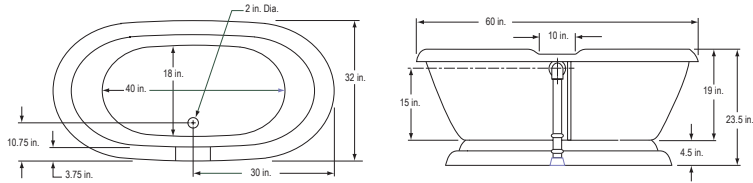

## Earl 1 Double Pedestal 60"

- BA-DPD60 **\$2,522** List  
 Tub Only  
 BA-DPD60-900A-(CH, OB or SN) **3,042** List  
 Bathtub with 900A Faucet, Waste & Overflow and Supply Lines

30 Gallons / 60 in. x 32 in. x 23.5 in.