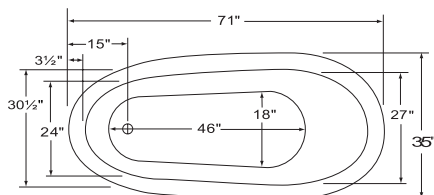

## Princess 3 Slipper Clawfoot 71"

BA-SLC71-(CH, OB, WH or SN)

\$2,964 List

Tub Only

BA-SLC71-900A-(CH, SN or OB)

3,484 List

Bathtub with 900A Faucet, Waste, Overflow & Supply Lines

58 Gallons / 71 in. x 35 in. x 30 in.