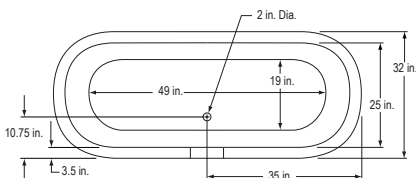

Carmen 2 Double Nuevo 70"

BA-DNU70-OB

$3,419 List

Tub and Basket

BA-DNU70-900A-OB

3,939 List

Bathtub with Basket, 900A Faucet, Waste & Overflow and Supply Lines

48 Gallons / 70 in. x 32 in. x 25 in.