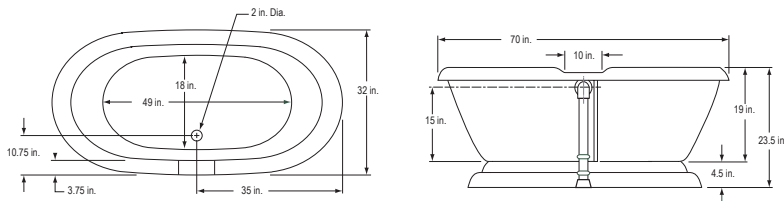

## Earl 1 Double Pedestal 60"

- BA-DPD60 **\$2,522** List  
 Tub Only  
 BA-DPD60-900A-(CH, OB or SN) **3,042** List  
 Bathtub with 900A Faucet, Waste & Overflow and Supply Lines

30 Gallons / 60 in. x 32 in. x 23.5 in.

## Earl 2 Double Pedestal 70"

- BA-DPD70 **\$2,782** List  
 Tub Only  
 BA-DPD70-900A-(CH, OB or SN) **3,302** List  
 Bathtub with 900A Faucet, Waste & Overflow and Supply Lines

48 Gallons / 70 in. x 32 in. x 23.5 in.