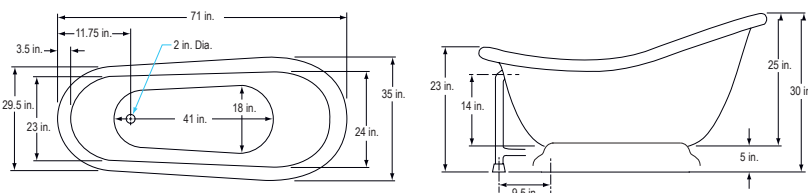

## Viviana 3 Slipper Pedestal 71"

BA-SPD71

**\$2,964 List**

Tub Only

BA-SPD71-900A-(CH, SN or OB)

**3,484 List**

Bathtub with 900A Faucet, Waste & Overflow and Supply Lines

58 Gallons / 71 in. x 35 in. x 30 in.