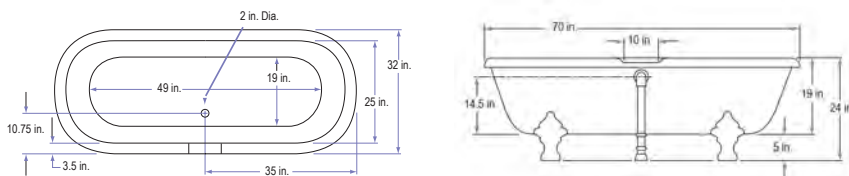

## Diana 2 Double Clawfoot 70"

BA-DLC70-(CH, SN, OB or WH)

\$2,938 List

Tub Only

BA-DLC70-900A-(CH, OB, WH or SN)

3,458 List

Bathtub with 900A Faucet, Waste & Overflow and Supply Lines

48 Gallons / 70 in. x 32 in. x 24 in.