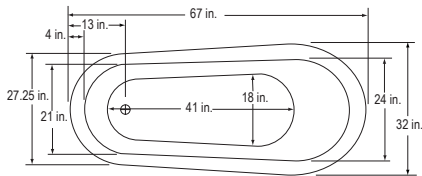

## Maria 2 Slipper Nuevo 67"

BA-SNU67-OB

\$3,367 List

Tub & Basket

BA-SNU67-900A-OB

3,887 List

Bathtub with Basket, 900A Faucet, Waste & Overflow and Supply Lines

44 Gallons / 67 in. x 32 in. x 31 in.