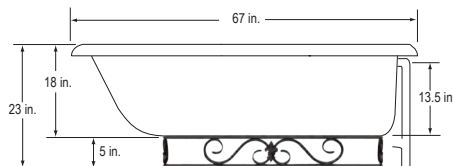

## Daniel 3 Classic Fierro 67"

BA-CFI67-OB

\$3,107 List

Tub and Base

BA-CFI67-900A-OB

3,627 List

Bathtub with Base, 900A Faucet, Waste & Overflow and Supply Lines

40 Gallons / 67 in. x 30 in. x 23 in.