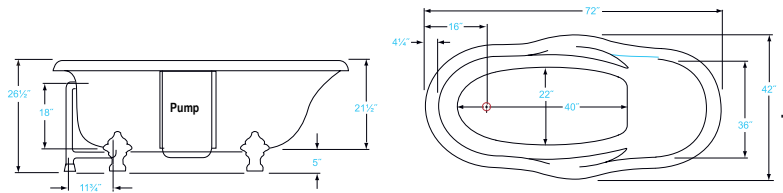

BA-CLC72-900A-(CH, OB, SN or WH)-(R or L) **7,969** List  
Bathtub with Large Ball & Claw Feet, 900A Faucet,  
Waste & Overflow and Supply Lines

60 Gallons / 72" x 42" x 26 1/2"

\*Tub Only does not include the drain