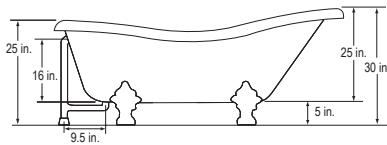

## Princess 2 Slipper Clawfoot 67"

BA-SLC67-(CH, OB, WH or SN)

\$2,886 List

Tub Only

BA-SLC67-900A-(CH, OB, WH or SN)

3,406 List

Bathtub with 900A Faucet, Waste & Overflow and Supply Lines

44 Gallons / 67 in. x 32 in. x 30 in.