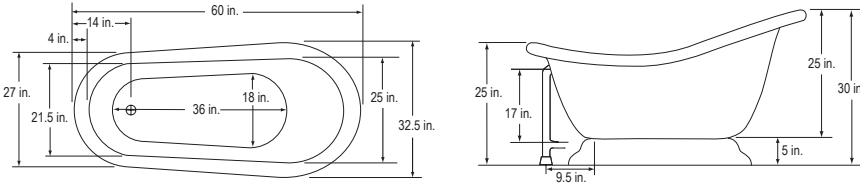

## Viviana 1 Slipper Pedestal 60"

BA-SPD60

\$2,639 List

Tub Only

BA-SPD60-900A-(CH, SN or OB)

3,159 List

Bathtub with 900A Faucet, Waste & Overflow and Supply Lines

40 Gallons / 60 in. x 32.5 in. x 30 in.