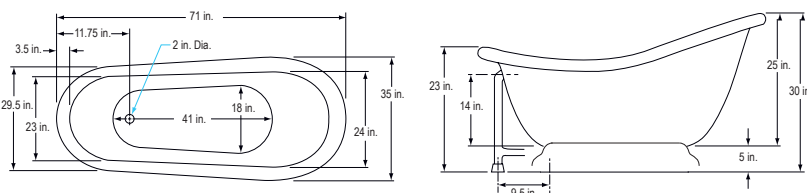

## Viviana 3 Slipper Pedestal 71"

BA-SPD71

\$2,964 List

Tub Only

BA-SPD71-900A-(CH, SN or OB)

3,484 List

Bathtub with 900A Faucet, Waste & Overflow and Supply Lines

58 Gallons / 71 in. x 35 in. x 30 in.