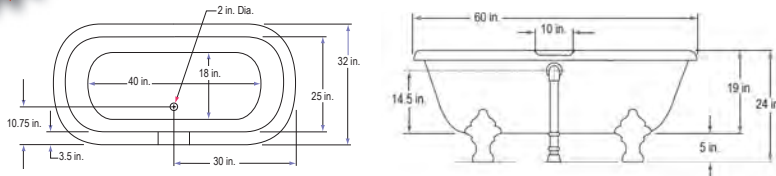

## Diana 1 Double Clawfoot 60"

BA-DLC60-(CH, SN, OB or WH)

\$2,691 List

Tub Only

BA-DLC60-900A-(CH, OB, WH or SN)

3,211 List

Bathtub with 900A Faucet, Waste & Overflow and Supply Lines

30 Gallons / 60 in. x 32 in. x 24 in.