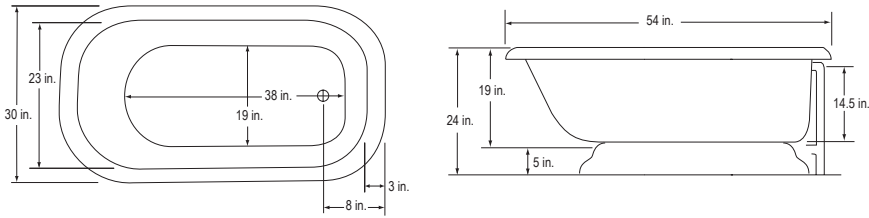

## Charlotte 1 Classic Pedestal 54"

BA-CPD54 \$2,613 List  
 Tub Only  
 BA-CPD54-900A-(CH, OB or SN) 3,133 List  
 Bathtub with 900A Faucet, Waste & Overflow and Supply Lines

36 Gallons / 54 in. x 30 in. x 24 in.