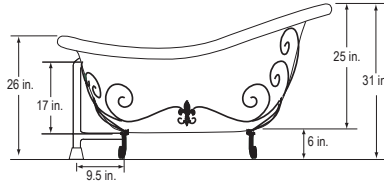

## Maria 1 Slipper Nuevo 60"

BA-SNU60-OB

\$3,289 List

Tub and Basket

BA-SNU60-900A-OB

3,809 List

Bathtub with Basket, 900A Faucet, Waste & Overflow & Supply Lines

40 Gallons / 60 in. x 32.5 in. x 31 in.

## Maria 2 Slipper Nuevo 67"

BA-SNU67-OB

\$3,367 List

Tub & Basket

BA-SNU67-900A-OB

3,887 List

Bathtub with Basket, 900A Faucet, Waste & Overflow and Supply Lines

44 Gallons / 67 in. x 32 in. x 31 in.