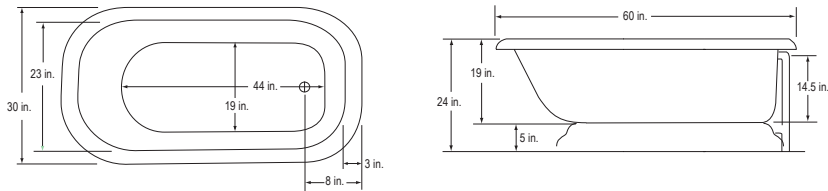

Charlotte 1 Classic Pedestal 54"

BA-CPD54 $2,613 List
Tub Only
BA-CPD54-900A-(CH, OB or SN) 3,133 List
Bathtub with 900A Faucet, Waste & Overflow and Supply Lines

36 Gallons / 54 in. x 30 in. x 24 in.

SPLASH OF COLOR
See page 41

Charlotte 2 Classic Pedestal 60"

BA-CPD60 $2,652 List
Tub Only
BA-CPD60-900A-(CH, OB or SN) 3,172 List
Bathtub with 900A Faucet, Waste & Overflow and Supply Lines

40 Gallons / 60 in. x 30 in. x 24 in.

Charlotte 3 Classic Pedestal 67"

BA-CPD67 $2,782 List
Tub Only
BA-CPD67-900A-(CH, OB or SN) 3,302 List
Bathtub, 900A Faucet, Waste & Overflow and Supply Lines

40 Gallons / 67 in. x 30 in. x 23 in.

*Tub Only does not include the drain