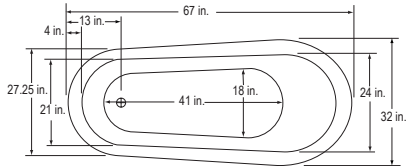

## Rosa 2 Slipper Fierro 67"

BA-SFI67-OB

\$3,042 List

Tub and Base

BA-SFI67-900A-OB

3,562 List

Bathtub with Base, 900A Faucet, Waste, Overflow & Supply Lines

44 Gallons / 67 in. x 32 in. x 30 in.