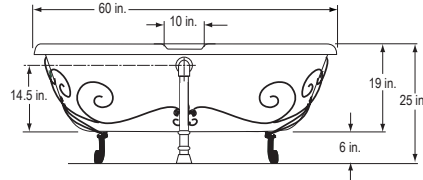

## 24" METAL PEDESTAL

The Metal Pedestal sink includes Metal Stand in Old World Finish, Sistine Stone Bowl, and Shelf in Medium Stone, P-trap and drain  
24" L x 21 1/2" W x 36" H

S300-OB \$1,131 List