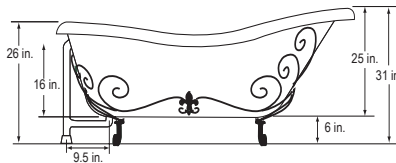

## Maria 1 Slipper Nuevo 60"

BA-SNU60-OB

\$3,289 List

Tub and Basket

BA-SNU60-900A-OB

3,809 List

Bathtub with Basket, 900A Faucet, Waste & Overflow & Supply Lines

40 Gallons / 60 in. x 32.5 in. x 31 in.

## Maria 2 Slipper Nuevo 67"

BA-SNU67-OB

\$3,367 List

Tub & Basket

BA-SNU67-900A-OB

3,887 List

Bathtub with Basket, 900A Faucet, Waste & Overflow and Supply Lines

44 Gallons / 67 in. x 32 in. x 31 in.