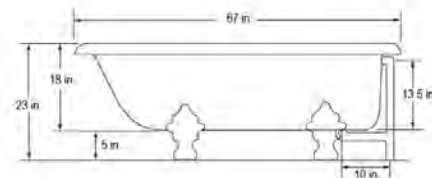

George 3 Classic Clawfoot 67"

BA-CLC67-(CH, OB, WH or SN) **$2,938** List
Tub Only
BA-CLC67-900A-(CH, OB, WH or SN) **3,458** List
Bathtub with 900A Faucet, Waste & Overflow and Supply Lines

40 Gallons / 67 in. x 30 in. x 23 in.