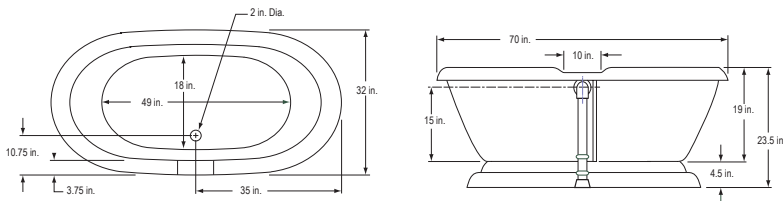

## Earl 1 Double Pedestal 60"

BA-DPD60 **\$2,522** List  
 Tub Only  
 BA-DPD60-900A-(CH, OB or SN) **3,042** List  
 Bathtub with 900A Faucet, Waste & Overflow and Supply Lines

30 Gallons / 60 in. x 32 in. x 23.5 in.

## Earl 2 Double Pedestal 70"

BA-DPD70 **\$2,782** List  
 Tub Only  
 BA-DPD70-900A-(CH, OB or SN) **3,302** List  
 Bathtub with 900A Faucet, Waste & Overflow and Supply Lines

48 Gallons / 70 in. x 32 in. x 23.5 in.