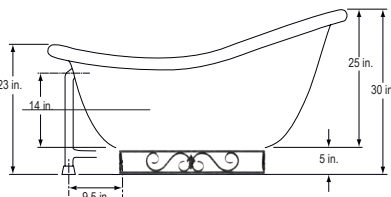

## Rosa 3 Slipper Fierro 71"

BA-SFI71-OB

\$3,133 List

Tub and Base

BA-SFI71-900A-OB

3,653 List

Bathtub with Base, 900A Faucet, Waste, Overflow & Supply Lines

58 Gallons / 71 in. x 35 in. x 30 in.