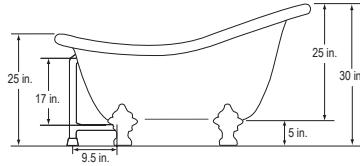

## Princess 1 Slipper Clawfoot 60"

BA-SLC60-(CH, OB, WH or SN)

\$2,795 List

Tub Only

BA-SLC60-900A-(CH, OB, WH or SN)

3,315 List

Bathtub with 900A Faucet, Waste, Overflow & Supply Lines

40 Gallons / 60 in. x 32.5 in. x 30 in.