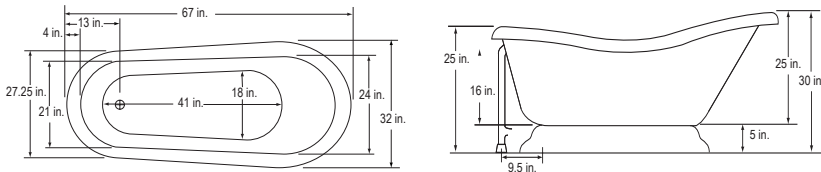

## Viviana 2 Slipper Pedestal 67"

BA-SPD67

\$2,730 List

Tub Only

BA-SPD67-900A-(CH, SN or OB)

3,250 List

Bathtub with 900A Faucet, Waste & Overflow and Supply Lines

44 Gallons / 67 in. x 32 in. x 30 in.