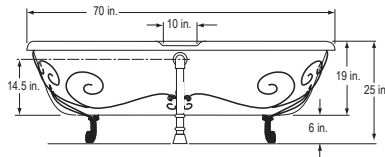

## 24" METAL PEDESTAL

The Metal Pedestal sink includes Metal Stand in Old World Finish, Sistine Stone Bowl, and Shelf in Medium Stone, P-trap and drain  
24" L x 21 1/2" W x 36" H

S300-OB \$1,131 List

## Carmen 2 Double Nuevo 70"

BA-DNU70-OB

\$3,419 List

Tub and Basket

BA-DNU70-900A-OB

3,939 List

Bathtub with Basket, 900A Faucet, Waste & Overflow and Supply Lines

48 Gallons / 70 in. x 32 in. x 25 in.