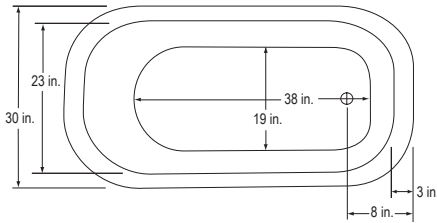

## Daniel 1 Classic Fierro 54"

BA-CFI54-OB

\$2,938 List

Tub and Base

BA-CFI54-900A-OB

3,458 List

Bathtub with Base, 900A Faucet, Waste and Overflow & Supply Lines

36 Gallons / 54 in. x 30 in. x 24 in.