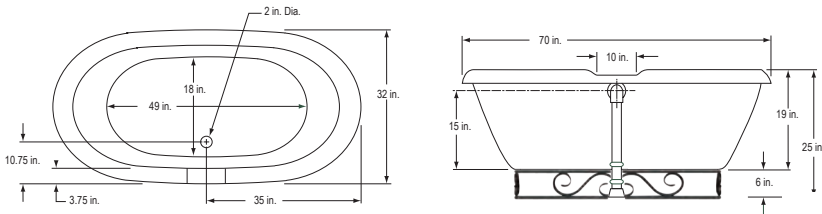

## Miguel 2 Double Fierro 70"

BA-DFI70-OB

\$3,094 List

Tub and base

BA-DFI70-900A-OB

3,614 List

Bathtub with Base, 900A Faucet, Waste & Overflow and Supply Lines

48 Gallons / 70 in. x 32 in. x 25 in.