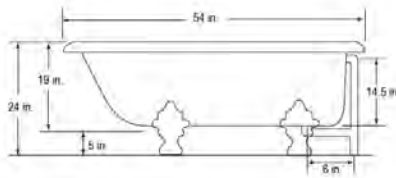

36 Gallons / 54 in. x 30 in. x 24 in.