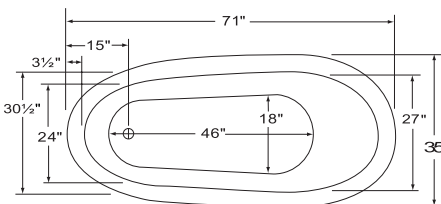

## Maria 3 Slipper Nuevo 71"

BA-SNU71-OB

\$3,458 List

Tub & Basket

BA-SNU71-900A-OB

3,978 List

Bathtub with Basket, 900A Faucet, Waste & Overflow and Supply Lines

58 Gallons / 71 in. x 35 in. x 31 in.