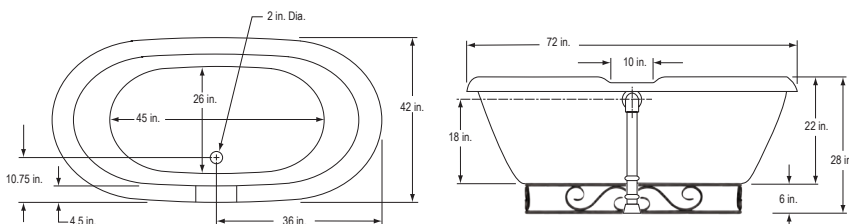

## Miguel 3 Double Fierro 72"

BA-DFI72-OB

\$3,263 List

Tub and Base

BA-DFI72-900A-OB

3,783 List

Bathtub with Base, 900A Faucet, Waste & Overflow and Supply lines

72 Gallons / 72 in. x 42 in. x 28 in.