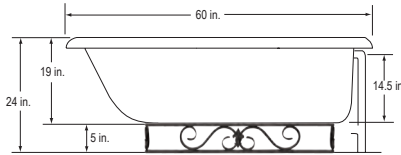

## Daniel 2 Classic Fierro 60"

BA-CFI60-OB

\$2,977 List

Tub and Base

BA-CFI60-900A-OB

3,497 List

Bathtub with Base, 900A Faucet, Waste & Overflow and Supply Lines

40 Gallons / 60 in. x 30 in. x 24 in.