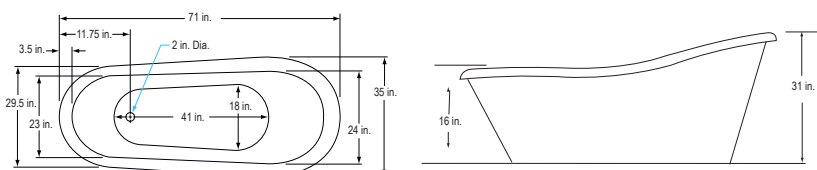

*Tub Only does not include the drain