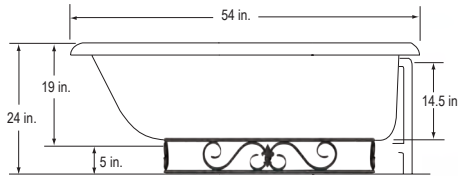

## Daniel 1 Classic Fierro 54"

BA-CFI54-OB

\$2,938 List

Tub and Base

BA-CFI54-900A-OB

3,458 List

Bathtub with Base, 900A Faucet, Waste and Overflow & Supply Lines

36 Gallons / 54 in. x 30 in. x 24 in.