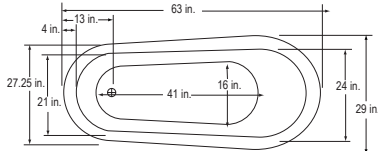

800B Faucet

Kate 3 Slipper Euro 66"

- BA-SEU66 **$2,964** List
  Tub Only
- BA-SEU66-700C-(CH or SN) **3,549** List
  Bathtub with 700C Faucet and Euro Drain
- BA-SEU66-800B-(CH or SN) **3,549** List
  Bathtub with 800B Waterfall Faucet & Euro Drain

58 Gallons / 66 in. x 32 in. x 26 in.
No Overflow