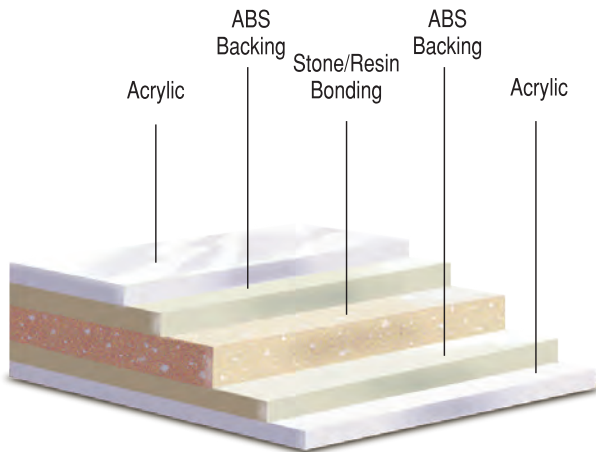

# AcraStone™ Bathtub Construction

Manufactured utilizing our proprietary technology, you can count on your bathtub to be beautiful and dependable for years to come. No other bathtub, including our own cast iron bathtubs can beat AcraStone's features. Strong, thick, and warm to the touch, with a porcelain-like surface inside and out.

AcraStone™ is so strong it can withstand blows from a hammer without cracking or denting. No other bathtub in the industry can beat AcraStone's strength, not even a cast iron bathtub.