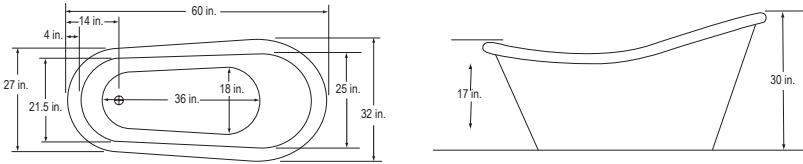

Kayden 1 Slipper Novel 60"

BA-SNO60 **$2,639** List

Tub Only

BA-SNO60-700C-(CH or SN) **3,224** List

Bathtub with 700C Faucet & Euro Drain

BA-SNO60-800B-(CH or SN) **3,224** List

Bathtub with 800B Waterfall Faucet & Euro Drain

40 Gallons / 60 in. x 32 in. x 30 in.
No Overflow