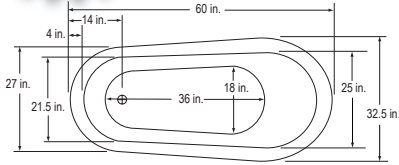

## Princess 1 Slipper Clawfoot 60"

BA-SLC60-(CH, OB, WH or SN)

\$2,795 List

Tub Only

BA-SLC60-900A-(CH, OB, WH or SN)

3,315 List

Bathtub with 900A Faucet, Waste, Overflow & Supply Lines

40 Gallons / 60 in. x 32.5 in. x 30 in.