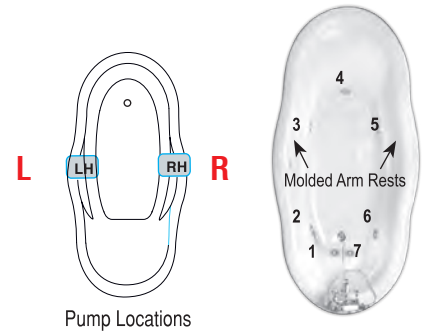

See AcraStone
Construction Page 1

Splash of Color

SPLASH OF COLOR $273 LIST

T1061A-C ← **Painted Exterior Upgrade.** We can paint your bathtub any color you wish, just send us a matte color sample and add this code to your bathtub order.

CUSTOM PAINTED BATHTUBS ARE NOT RETURNABLE