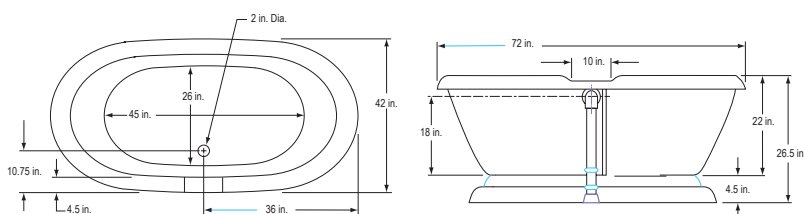

Earl 3 Double Pedestal 72"

BA-DPD72 **$3,094** List
Tub Only
BA-DPD72-900A-(CH, OB or SN) **3,614** List
Bathtub with 900A Faucet, Waste & Overflow and Supply Lines

72 Gallons / 72 in. x 42 in. x 26.5 in.