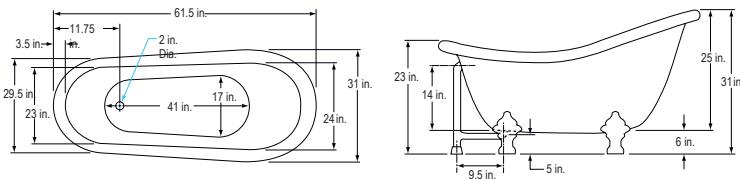

Wintess Slipper Clawfoot 61"

1. BI-SLC61-(CH, SN, OB or WH) **$3,289** List
   Tub Only
   BI-SLC61-900A-(CH, SN, OB or WH) **3,809** List
   Bathtub with 900A Faucet, Waste & Overflow and Supply Lines

42 Gallons / 61.5 in. x 31 in. x 31 in.
Pre-Drilled 7" Deck Mount Holes