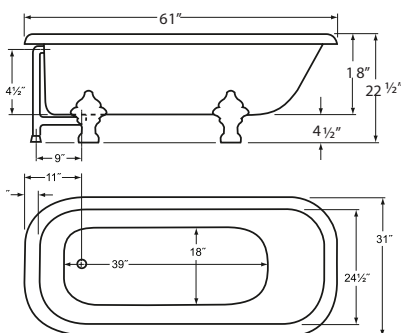

Windsor Classic Clawfoot 61"

1. BI-CLC61-(CH, SN, OB or WH) **$3,263** List
   Tub Only
   BI-CLC61-900A-(CH, SN, OB or WH) **3,783** List
   Bathtub with 900A Faucet, Waste & Overflow and Supply Lines

40 Gallons / 61 in. x 31 in. x 24 in.
Pre-Drilled 7" Deck Mount Holes