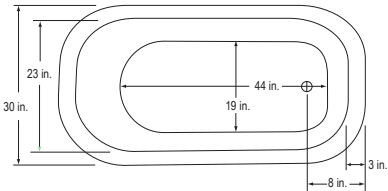

## Daniel 2 Classic Fierro 60"

BA-CFI60-OB

\$2,977 List

Tub and Base

BA-CFI60-900A-OB

3,497 List

Bathtub with Base, 900A Faucet, Waste & Overflow and Supply Lines

40 Gallons / 60 in. x 30 in. x 24 in.