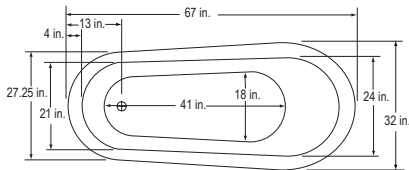

## Princess 2 Slipper Clawfoot 67"

BA-SLC67-(CH, OB, WH or SN)

\$2,886 List

Tub Only

BA-SLC67-900A-(CH, OB, WH or SN)

3,406 List

Bathtub with 900A Faucet, Waste & Overflow and Supply Lines

44 Gallons / 67 in. x 32 in. x 30 in.