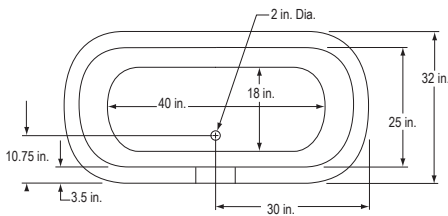

Carmen 1 Double Nuevo 60"

BA-DNU60-OB

$3,172 List

Tub and Basket

BA-DNU60-900A-OB

3,692 List

Bathtub with Basket, 900A Faucet, Waste & Overflow and Supply Lines

30 Gallons / 60 in. x 32 in. x 25 in.

24" METAL PEDESTAL

The Metal Pedestal sink includes Metal Stand in Old World Finish, Sistine Stone Bowl, and Shelf in Medium Stone, P-trap and drain
24" L x 21 1/2" W x 36" H

S300-OB $1,131 List