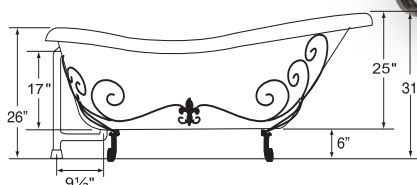

## Maria 3 Slipper Nuevo 71"

BA-SNU71-OB

\$3,458 List

Tub & Basket

BA-SNU71-900A-OB

3,978 List

Bathtub with Basket, 900A Faucet, Waste & Overflow and Supply Lines

58 Gallons / 71 in. x 35 in. x 31 in.