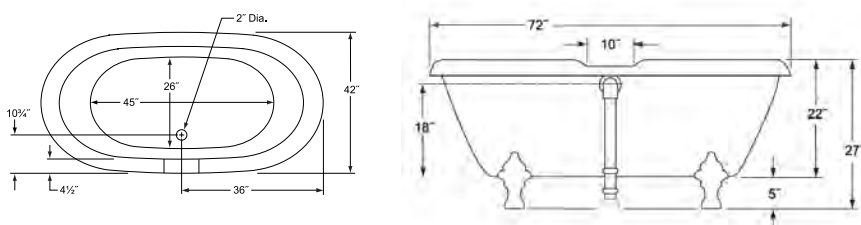

## Diana 3 Double Clawfoot 72"

BA-DLC72-(CH, SN, OB or WH)

\$3,094 List

Tub Only

BA-DLC72-900A-(CH, OB, SN or WH)

3,614 List

Bathtub with 900A Faucet, Waste & Overflow and Supply Lines

72 Gallons / 72 in. x 42 in. x 27 in