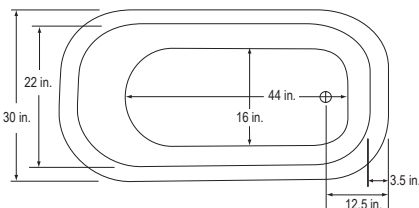

## Daniel 3 Classic Fierro 67"

BA-CFI67-OB

\$3,107 List

Tub and Base

BA-CFI67-900A-OB

3,627 List

Bathtub with Base, 900A Faucet, Waste & Overflow and Supply Lines

40 Gallons / 67 in. x 30 in. x 23 in.