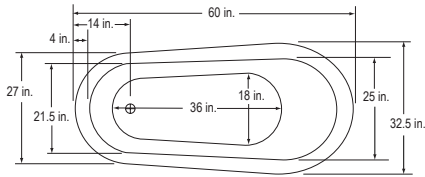

## Rosa 1 Slipper Fierro 60"

BA-SFI60-OB

\$2,964 List

Tub and Base

BA-SFI60-900A-OB

3,484 List

Bathtub with Base, 900A Faucet, Waste, Overflow & Supply Lines

40 Gallons / 60 in. x 32.5 in. x 30 in.