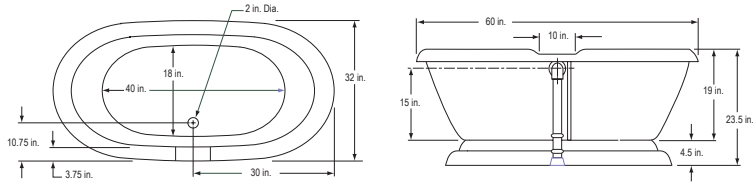

## Earl 1 Double Pedestal 60"

BA-DPD60 **\$2,522** List  
 Tub Only  
 BA-DPD60-900A-(CH, OB or SN) **3,042** List  
 Bathtub with 900A Faucet, Waste & Overflow and Supply Lines

30 Gallons / 60 in. x 32 in. x 23.5 in.