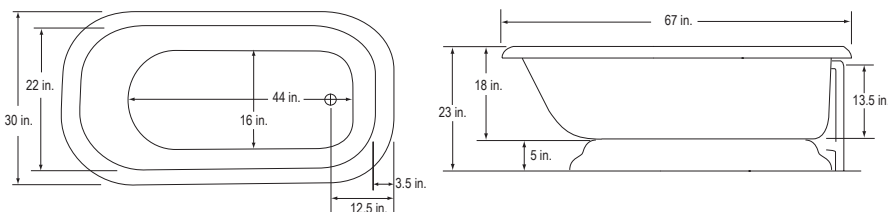

Charlotte 3 Classic Pedestal 67"

BA-CPD67 $2,782 List
Tub Only
BA-CPD67-900A-(CH, OB or SN) 3,302 List
Bathtub, 900A Faucet, Waste & Overflow and Supply Lines

40 Gallons / 67 in. x 30 in. x 23 in.