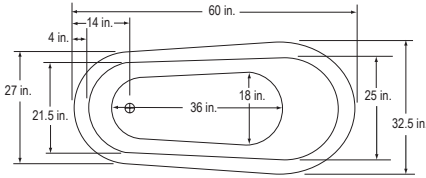

## Maria 1 Slipper Nuevo 60"

BA-SNU60-OB

\$3,289 List

Tub and Basket

BA-SNU60-900A-OB

3,809 List

Bathtub with Basket, 900A Faucet, Waste & Overflow & Supply Lines

40 Gallons / 60 in. x 32.5 in. x 31 in.