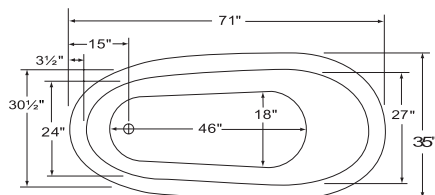

## Princess 3 Slipper Clawfoot 71"

BA-SLC71-(CH, OB, WH or SN)

\$2,964 List

Tub Only

BA-SLC71-900A-(CH, SN or OB)

3,484 List

Bathtub with 900A Faucet, Waste, Overflow & Supply Lines

58 Gallons / 71 in. x 35 in. x 30 in.