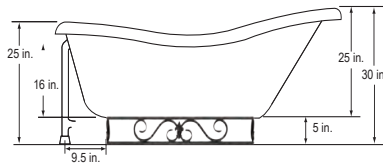

## Rosa 2 Slipper Fierro 67"

BA-SFI67-OB

\$3,042 List

Tub and Base

BA-SFI67-900A-OB

3,562 List

Bathtub with Base, 900A Faucet, Waste, Overflow & Supply Lines

44 Gallons / 67 in. x 32 in. x 30 in.