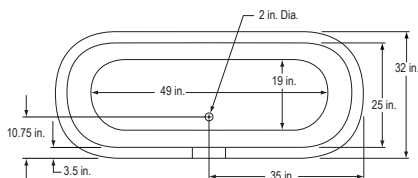

Carmen 2 Double Nuevo 70"

BA-DNU70-OB

$3,419 List

Tub and Basket

BA-DNU70-900A-OB

3,939 List

Bathtub with Basket, 900A Faucet, Waste & Overflow and Supply Lines

48 Gallons / 70 in. x 32 in. x 25 in.