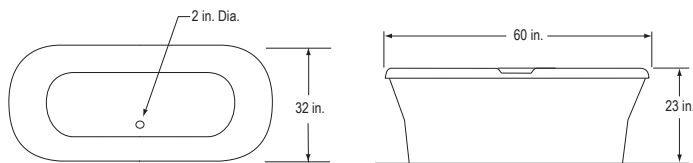

Heather 1 Double Novel 60"

- BA-DNO60 **$2,691** List
- Tub Only
- BA-DNO60-700C-(CH or SN) **3,276** List
- Bathtub with 700C Faucet and Euro Drain
- BA-DNO60-800B-(CH or SN) **3,276** List
- Bathtub with 800B Waterfall Faucet & Euro Drain

30 Gallons / 60 in. x 32 in. x 23 in.
No Overflow