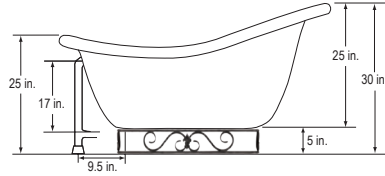

## Rosa 1 Slipper Fierro 60"

BA-SFI60-OB

\$2,964 List

Tub and Base

BA-SFI60-900A-OB

3,484 List

Bathtub with Base, 900A Faucet, Waste, Overflow & Supply Lines

40 Gallons / 60 in. x 32.5 in. x 30 in.