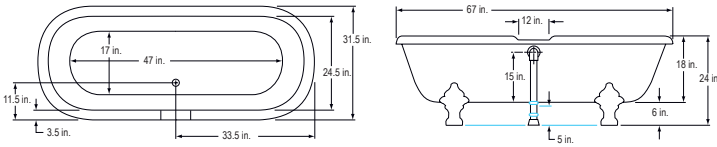

Winston Double Clawfoot 67"

1. BI-DLC67-(CH, SN, OB or WH) **$3,432** List
   Tub Only
   BI-DLC67-900A-(CH, SN, OB or WH) **3,952** List
   Bathtub with 900A Faucet, Waste & Overflow and Supply Lines

48 Gallons / 67 in. x 31.5 in. 24 in.
Pre-Drilled 7" Deck Mount Holes