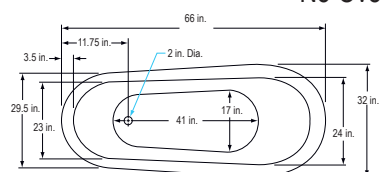

700C Faucet

*Tub Only does not include the drain