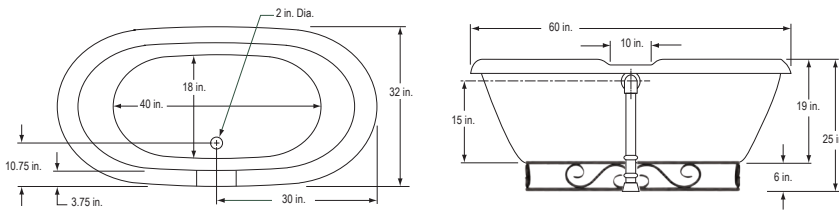

## Miguel 1 Double Fierro 60"

BA-DFI60-OB

\$2,847 List

Tub and Base

BA-DFI60-900A-OB

3,367 List

Bathtub with Base, 900A Faucet, Waste & Overflow and Supply Lines

30 Gallons / 60 in. x 32 in. x 25 in.