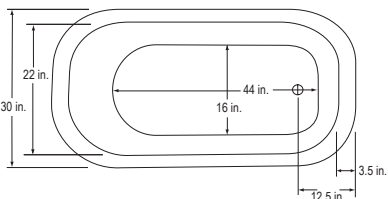

George 3 Classic Clawfoot 67"

BA-CLC67-(CH, OB, WH or SN) **$2,938** List
Tub Only
BA-CLC67-900A-(CH, OB, WH or SN) **3,458** List
Bathtub with 900A Faucet, Waste & Overflow and Supply Lines

40 Gallons / 67 in. x 30 in. x 23 in.