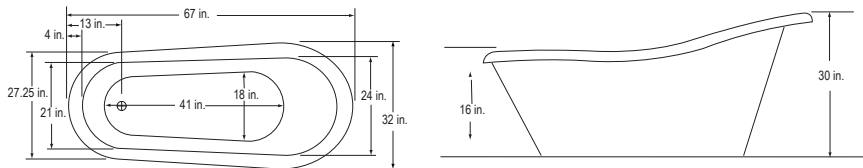

Kayden 2 Slipper Novel 67"

BA-SNO67 **$2,730** List

Tub Only

BA-SNO67-700C-(CH or SN) **3,315** List

Bathtub with 700C Faucet & Euro Drain

BA-SNO67-800B-(CH or SN) **3,315** List

Bathtub with 800B Waterfall Faucet & Euro Drain

44 Gallons / 67 in. x 32 in. x 30 in.
No Overflow

700C
Faucet

Kayden 3 Slipper Novel 71"

BA-SNO71 **$2,964** List

Tub Only

BA-SNO71-700C-(CH or SN) **3,549** List

Bathtub with 700C Faucet & Euro Drain

BA-SNO71-800B-(CH or SN) **3,549** List

Bathtub with 800B Waterfall Faucet & Euro Drain

58 Gallons / 71 in. x 35 in. x 31 in.
No Overflow