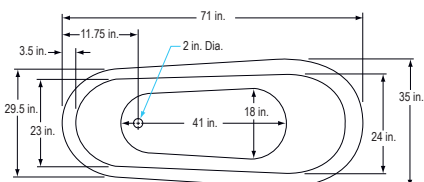

## Rosa 3 Slipper Fierro 71"

BA-SFI71-OB

\$3,133 List

Tub and Base

BA-SFI71-900A-OB

3,653 List

Bathtub with Base, 900A Faucet, Waste, Overflow & Supply Lines

58 Gallons / 71 in. x 35 in. x 30 in.