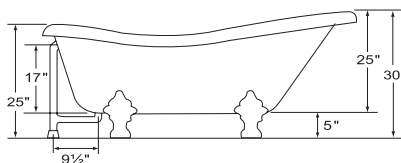

## Princess 3 Slipper Clawfoot 71"

BA-SLC71-(CH, OB, WH or SN)

\$2,964 List

Tub Only

BA-SLC71-900A-(CH, SN or OB)

3,484 List

Bathtub with 900A Faucet, Waste, Overflow & Supply Lines

58 Gallons / 71 in. x 35 in. x 30 in.