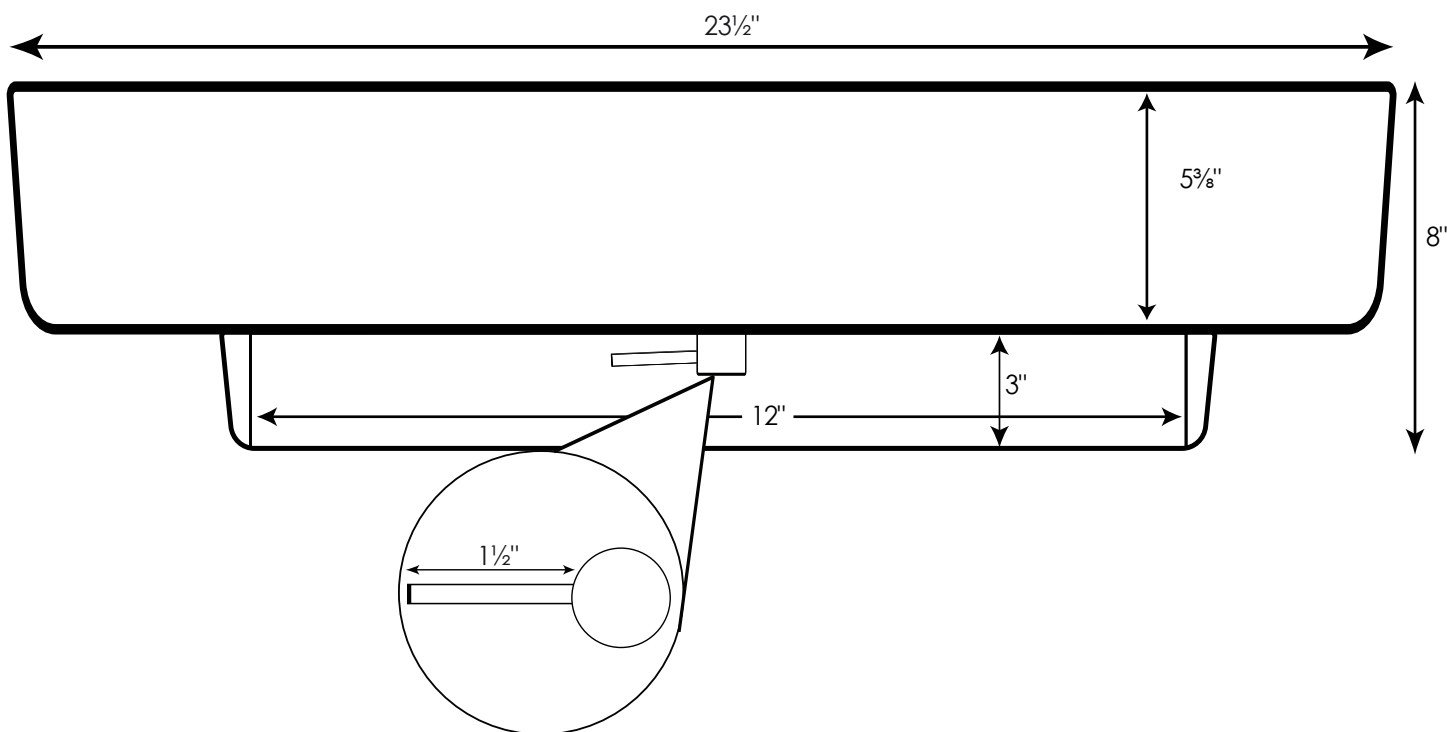

# F800B Waterfall Shelf Faucet

## SPECIFICATION SHEET

23½" W x 8" D x 4½" H  
6.8 GPM  
Pressure Balance Cartridge  
Pre-Drilled for Mounting to Wall

### TOP VIEW

**Notes:** Please measure your actual product for rough-in details. All product dimensions have a tolerance of ±½". Install this product according to the installation instructions.

American Bath Factory reserves the right to make revisions without notice to product specifications. For most current specs, visit our site: [americanbathfactory.com](http://americanbathfactory.com)