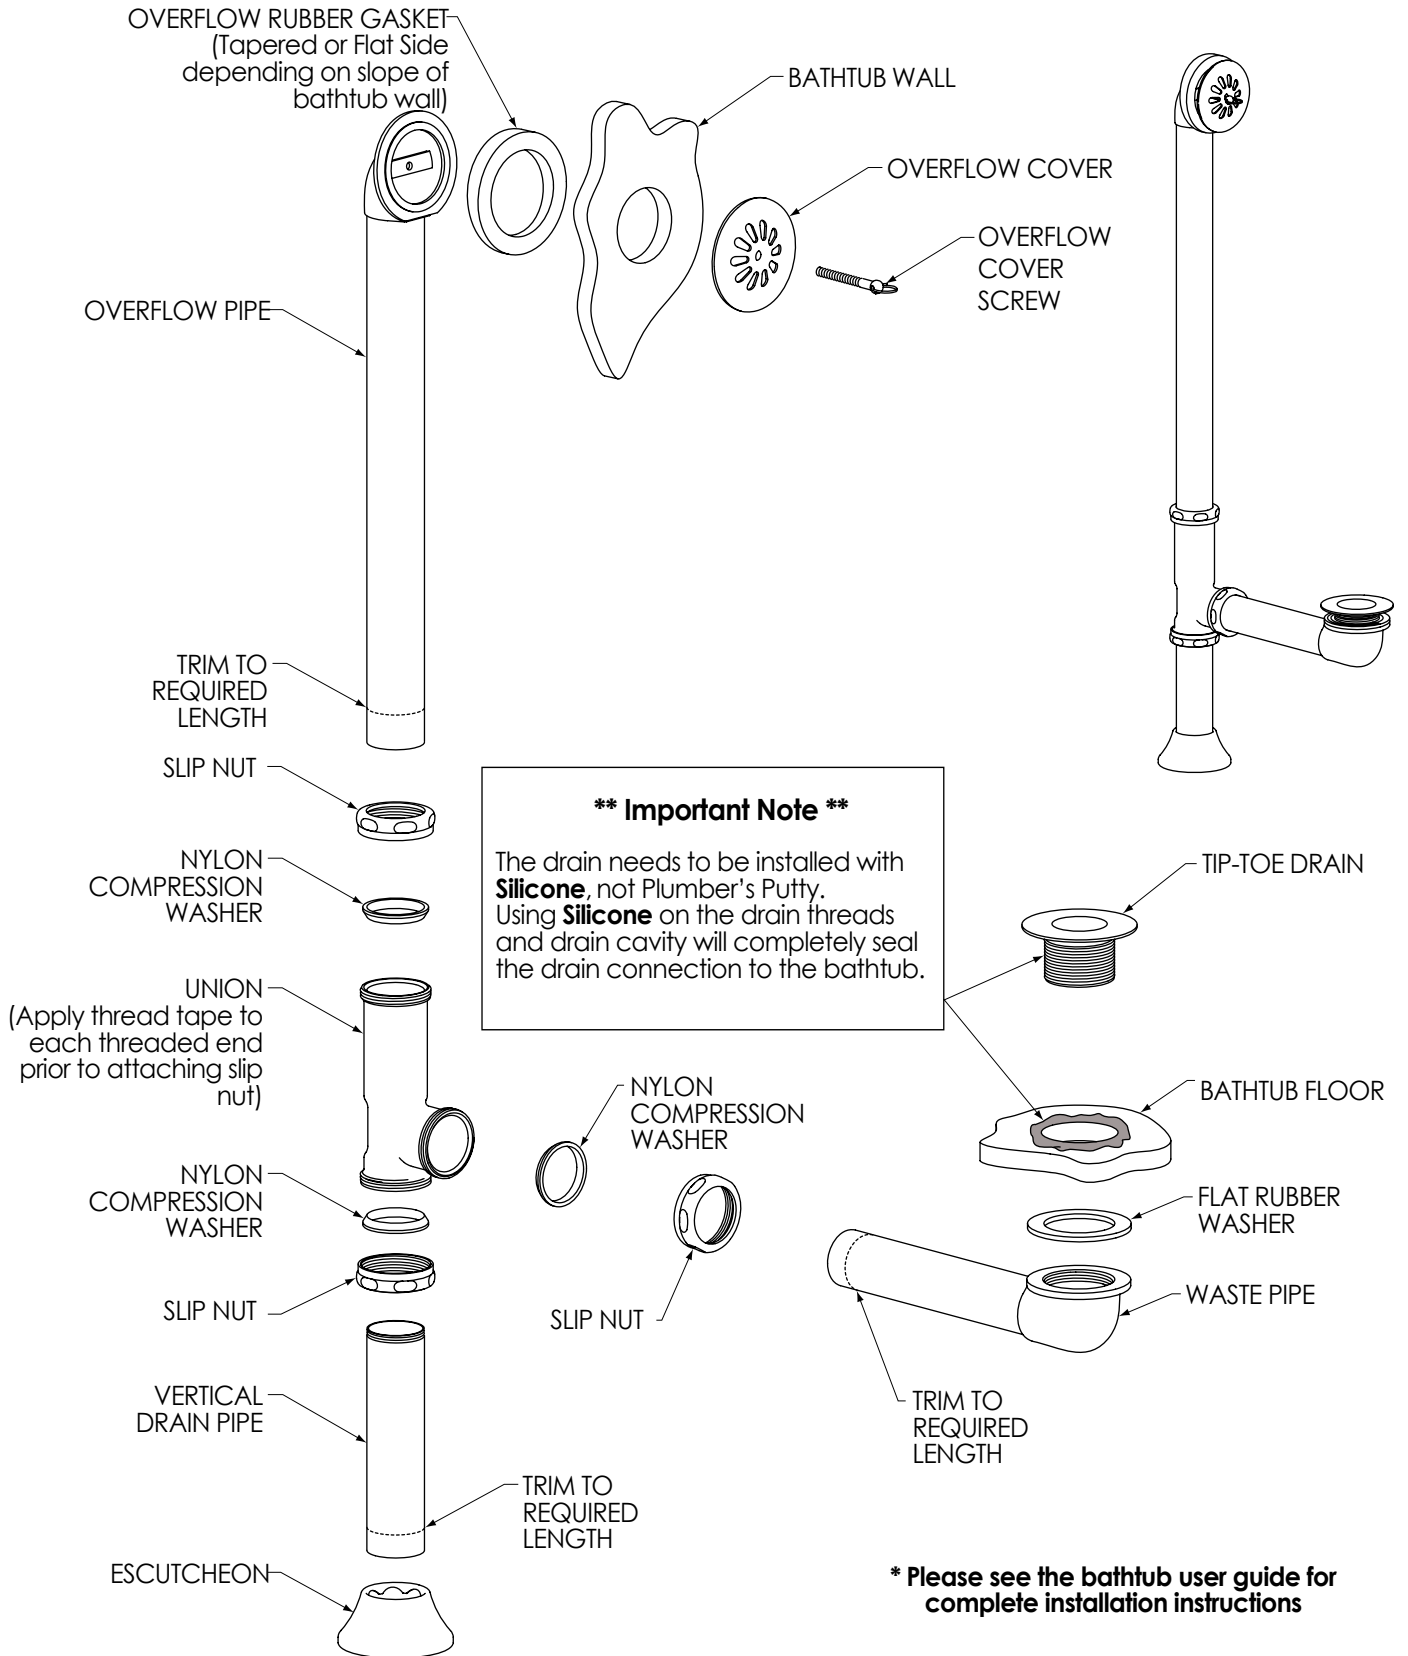

F5714 Waste & Overflow

ASSEMBLY DIAGRAM

* Please see the bathtub user guide for complete installation instructions