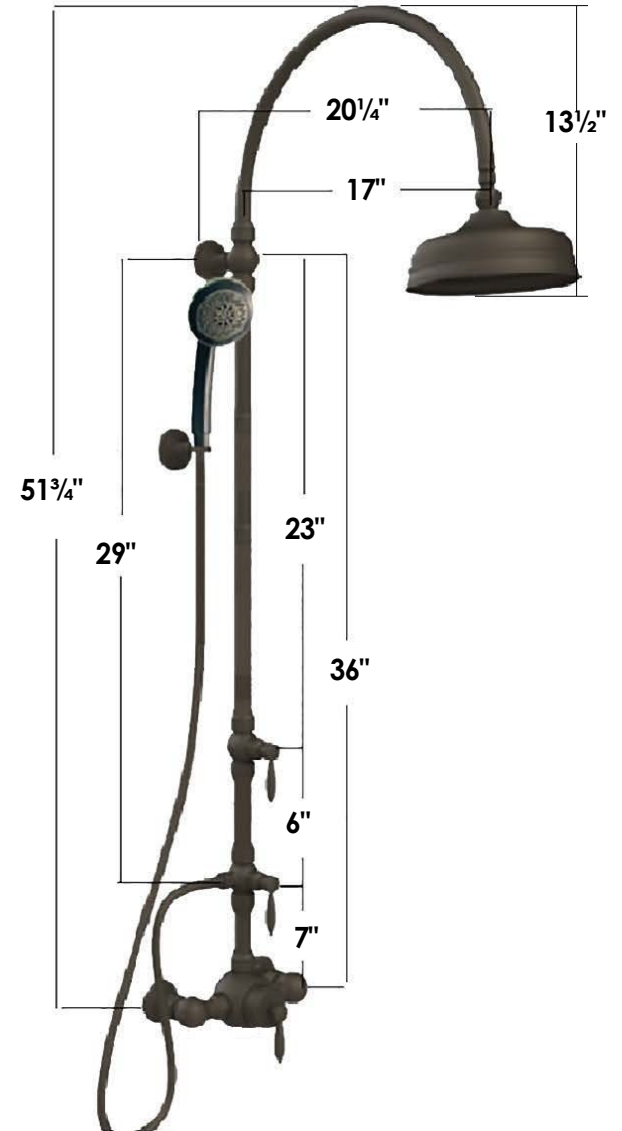

F600H Luxe Exposed Thermostatic Faucet

*CURVED RISER TUBE CAN BE TRIMMED DOWN IF NEEDED