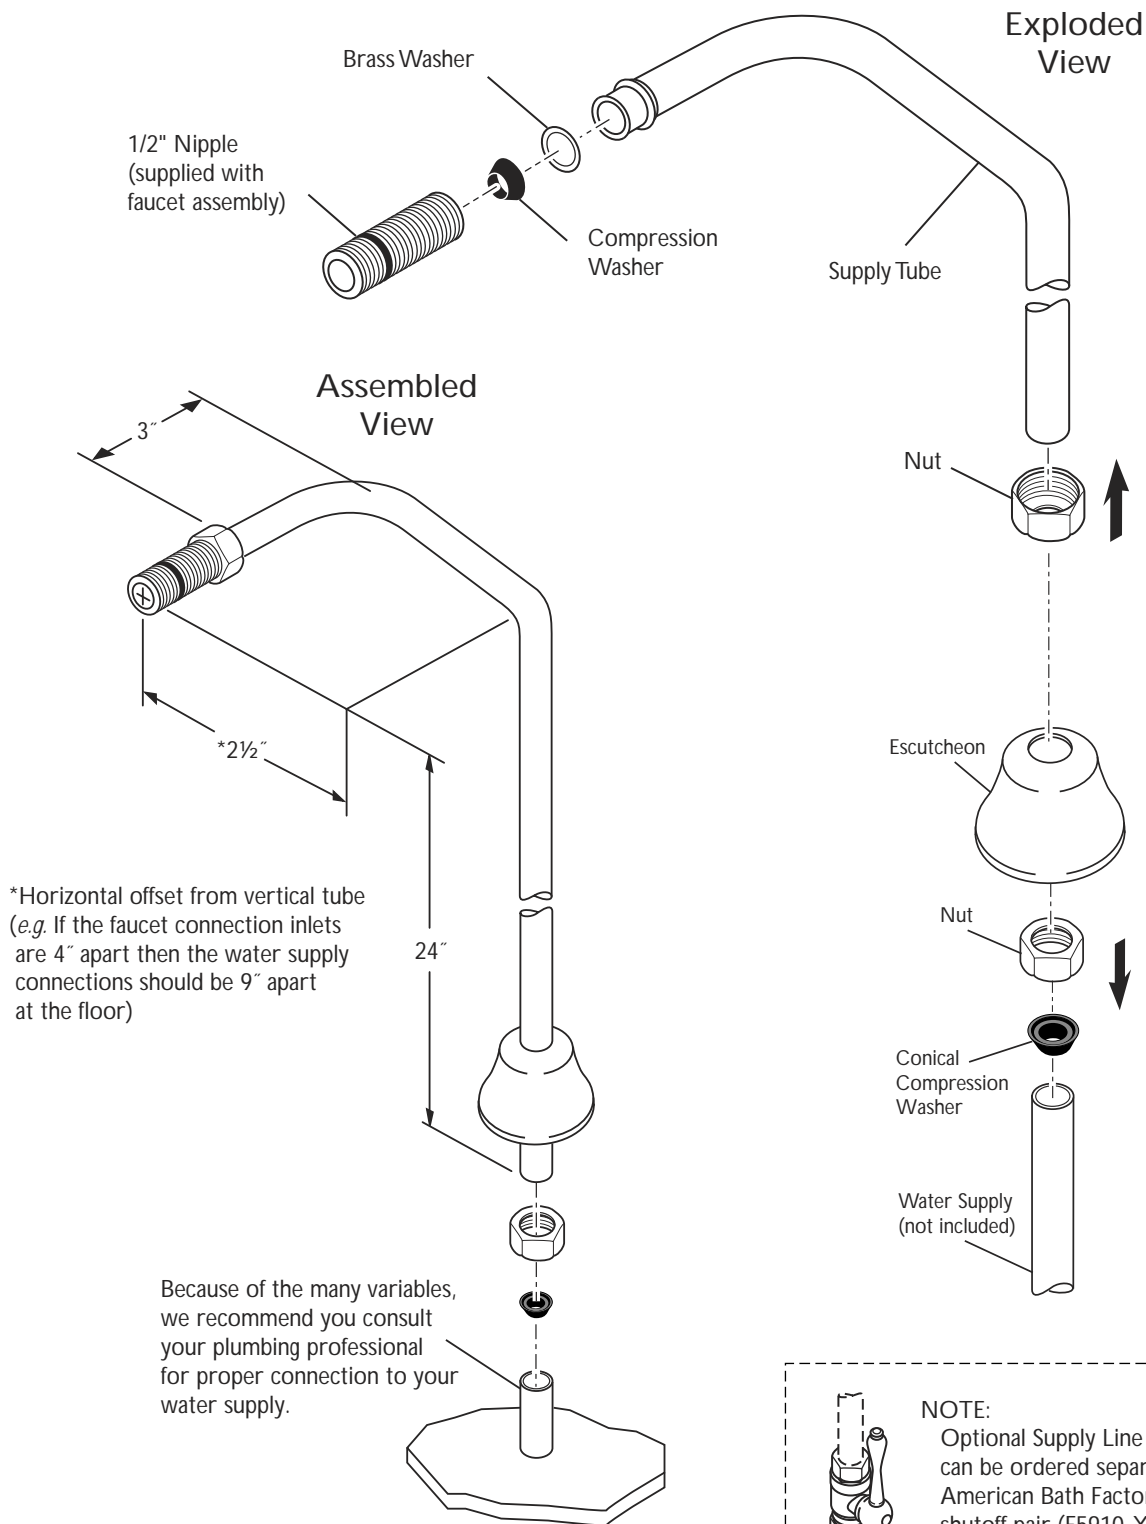

F1090 Supply Line

American Bath Factory
DECADES OF DEPENDABILITY

ASSEMBLY DIAGRAM

NOTE:

Optional Supply Line Shutoffs are available and can be ordered separately. Please contact American Bath Factory to purchase the supply line shutoff pair (F5910-XX) in your matching metal finish.