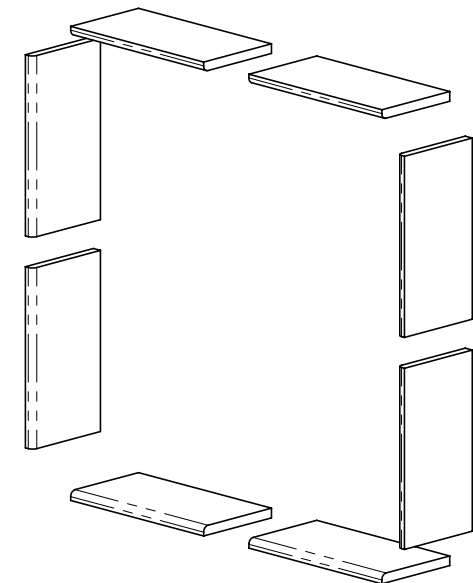

# Small Window Kit

Overall Dimensions: 94" L x 6" D x 5/8" H

## SPECIFICATION SHEET

SCALE 1:14

- Includes 8 window tile pieces
- Dimensions shown have a tolerance of  $\pm 1/16$ ".