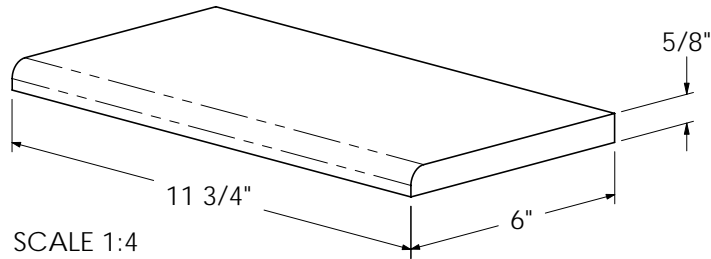

# Small Window Kit

Overall Dimensions: 94" L x 6" D x 5/8" H

## SPECIFICATION SHEET

SCALE 1:14

- Includes 8 window tile pieces
- Dimensions shown have a tolerance of  $\pm 1/16$ ".