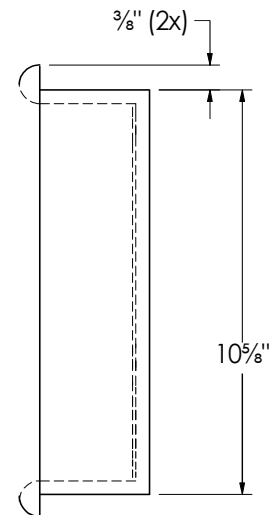

Small Shower Niche

SPECIFICATION SHEET

Overall Dimensions: 7⁵/₈" W x 4¹/₄" D x 11⁵/₈" H

Inside Dimensions: 6" W x 3³/₄" D x 9³/₄" H

Weight: 3-4 lbs. (variable)

VERTICAL POSITION

HORIZONTAL POSITION

SIDE VIEW IN VERTICAL POSITION

TOP VIEW IN VERTICAL POSITION

- Shower Niche available in all Sistine Stone colors.
- Also available with glass tile mosaic inlaid.
- Dimensions shown have a tolerance of $\pm 1/4$ ". Dimensions shown not to scale.
- Please use actual product for cut-outs.