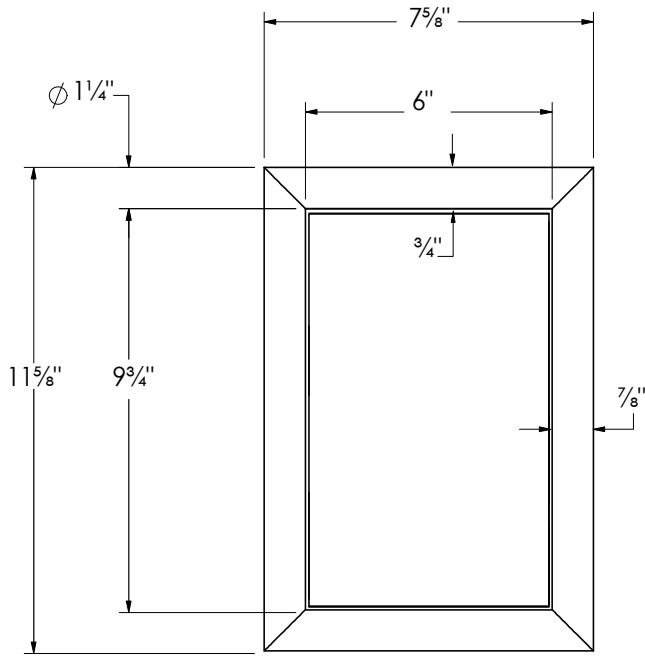

Small Shower Niche

SPECIFICATION SHEET

Overall Dimensions: 7⁵/₈" W x 4¹/₄" D x 11⁵/₈" H

Inside Dimensions: 6" W x 3³/₄" D x 9³/₄" H

Weight: 3-4 lbs. (variable)

VERTICAL POSITION

HORIZONTAL POSITION

SIDE VIEW IN VERTICAL POSITION

TOP VIEW IN VERTICAL POSITION

- Shower Niche available in all Sistine Stone colors.
- Also available with glass tile mosaic inlaid.
- Dimensions shown have a tolerance of $\pm 1/4$ ". Dimensions shown not to scale.
- Please use actual product for cut-outs.