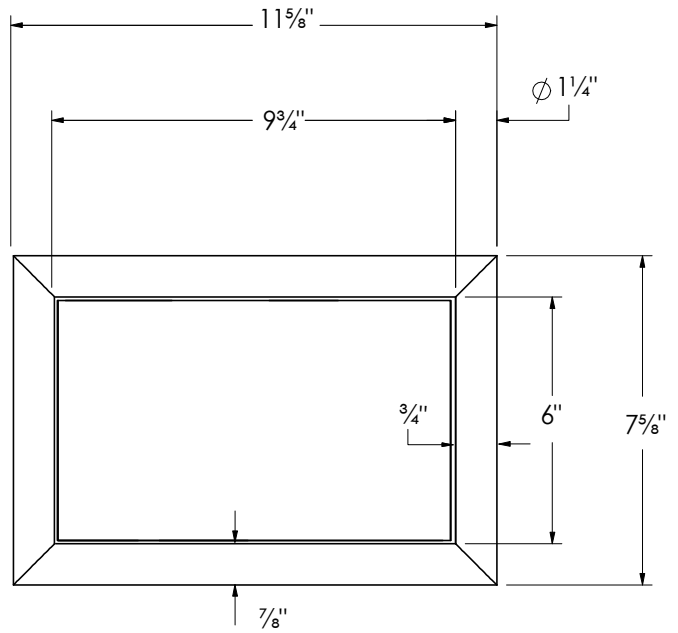

Small Shower Niche

SPECIFICATION SHEET

Overall Dimensions: 7⁵/₈" W x 4¹/₄" D x 11⁵/₈" H

Inside Dimensions: 6" W x 3³/₄" D x 9³/₄" H

Weight: 3-4 lbs. (variable)

VERTICAL POSITION

HORIZONTAL POSITION

SIDE VIEW IN VERTICAL POSITION

TOP VIEW IN VERTICAL POSITION

- Shower Niche available in all Sistine Stone colors.
- Also available with glass tile mosaic inlaid.
- Dimensions shown have a tolerance of $\pm 1/4$ ". Dimensions shown not to scale.
- Please use actual product for cut-outs.