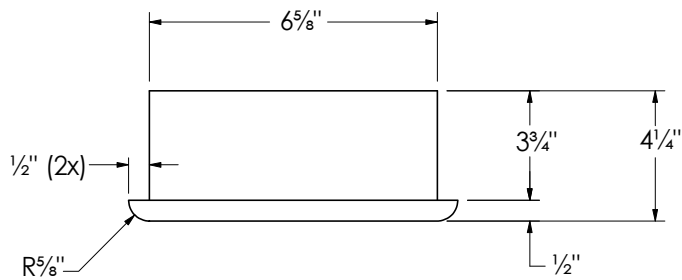

Small Shower Niche

SPECIFICATION SHEET

Overall Dimensions: 7⁵/₈" W x 4¹/₄" D x 11⁵/₈" H

Inside Dimensions: 6" W x 3³/₄" D x 9³/₄" H

Weight: 3-4 lbs. (variable)

VERTICAL POSITION

HORIZONTAL POSITION

SIDE VIEW IN VERTICAL POSITION

TOP VIEW IN VERTICAL POSITION

- Shower Niche available in all Sistine Stone colors.
- Also available with glass tile mosaic inlaid.
- Dimensions shown have a tolerance of $\pm 1/4$ ". Dimensions shown not to scale.
- Please use actual product for cut-outs.