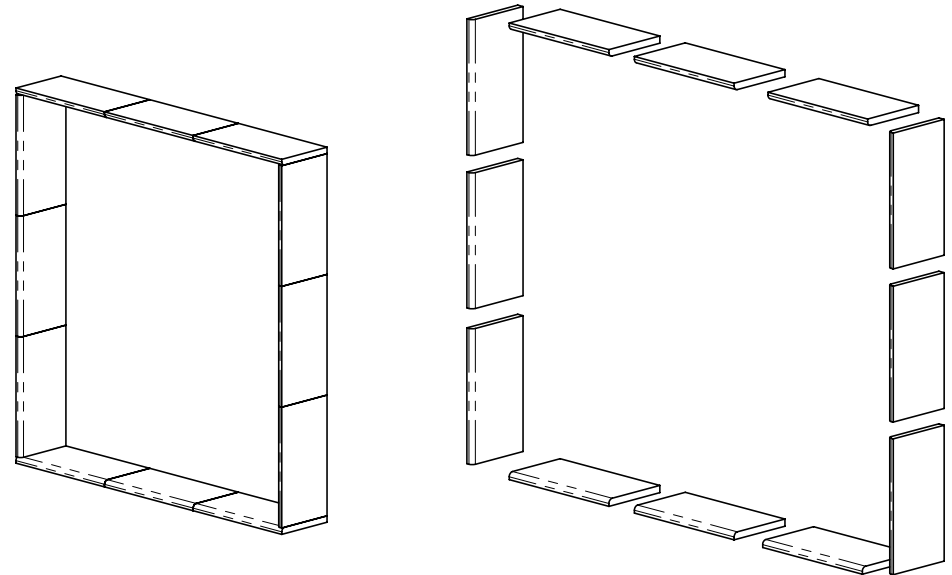

# Large Window Kit

Overall Dimensions: 141" L x 6" D x 5/8" H

## SPECIFICATION SHEET

SCALE 1:4

SCALE 1:14

- Includes 12 window tile pieces
- Dimensions shown have a tolerance of  $\pm 1/16$ ".