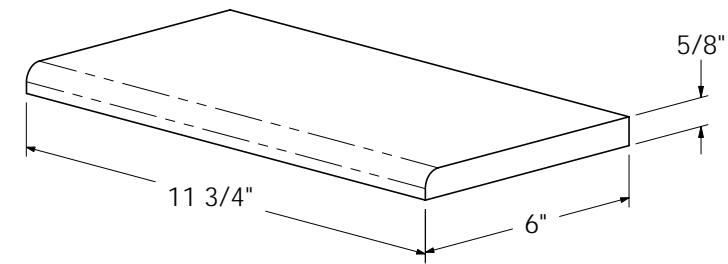

# Large Window Kit

Overall Dimensions: 141" L x 6" D x 5/8" H

## SPECIFICATION SHEET

SCALE 1:4

SCALE 1:14

- Includes 12 window tile pieces
- Dimensions shown have a tolerance of  $\pm 1/16$ ".