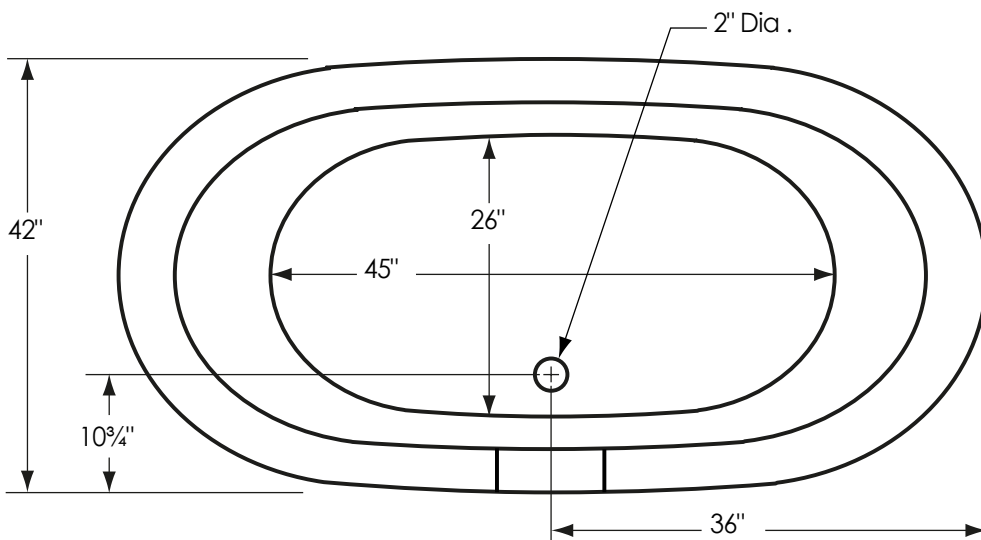

72" Double Pedestal

Overall Dimensions: 72"L x 42"W x 26 1/2"H

Capacity: 72 Gallons

Weight: Dry Weight = 125 lbs.
Full Weight = 725 lbs.

Dimensions shown have a tolerance of $\pm 1/2"$.
Dimensions shown not to scale.

Notes: Please measure your actual product for rough-in details. All product dimensions have a tolerance of $\pm 1/2"$. Install this product according to the installation instructions.

American Bath Factory reserves the right to make revisions without notice to product specifications. For most current specs, visit our site: americanbathfactory.com