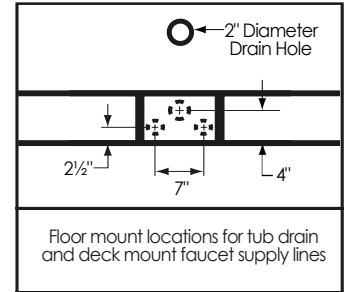

72" Double Pedestal

Overall Dimensions: 72"L x 42"W x 26 1/2"H

Capacity: 72 Gallons

Weight: Dry Weight = 125 lbs.
Full Weight = 725 lbs.

Dimensions shown have a tolerance of $\pm 1/2"$.
Dimensions shown not to scale.

Notes: Please measure your actual product for rough-in details. All product dimensions have a tolerance of $\pm 1/2"$. Install this product according to the installation instructions.

American Bath Factory reserves the right to make revisions without notice to product specifications. For most current specs, visit our site: americanbathfactory.com