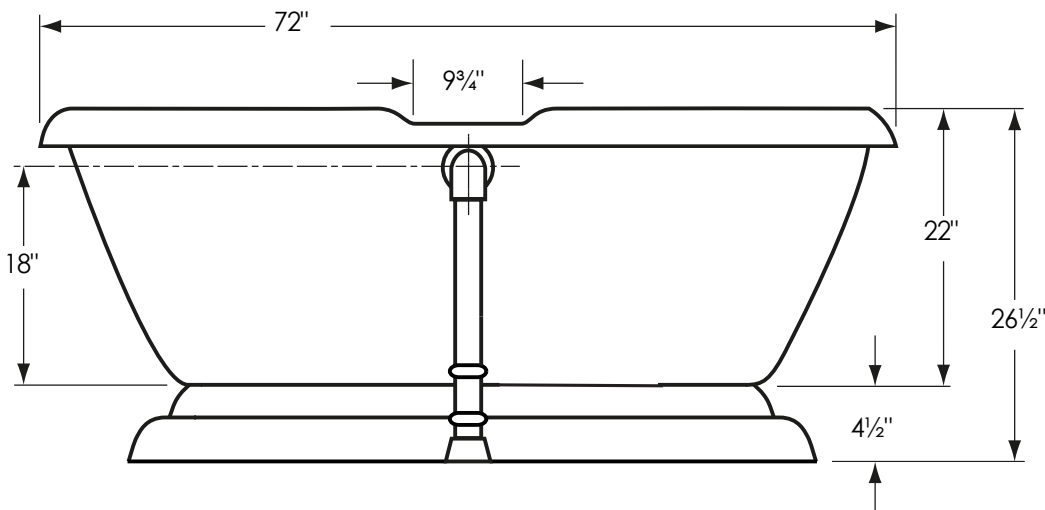

72" Double Pedestal

Overall Dimensions: 72"L x 42"W x 26 1/2"H

Capacity: 72 Gallons

Weight: Dry Weight = 125 lbs.
Full Weight = 725 lbs.

Dimensions shown have a tolerance of $\pm 1/2"$.
Dimensions shown not to scale.

Notes: Please measure your actual product for rough-in details. All product dimensions have a tolerance of $\pm 1/2"$. Install this product according to the installation instructions.

American Bath Factory reserves the right to make revisions without notice to product specifications. For most current specs, visit our site: americanbathfactory.com