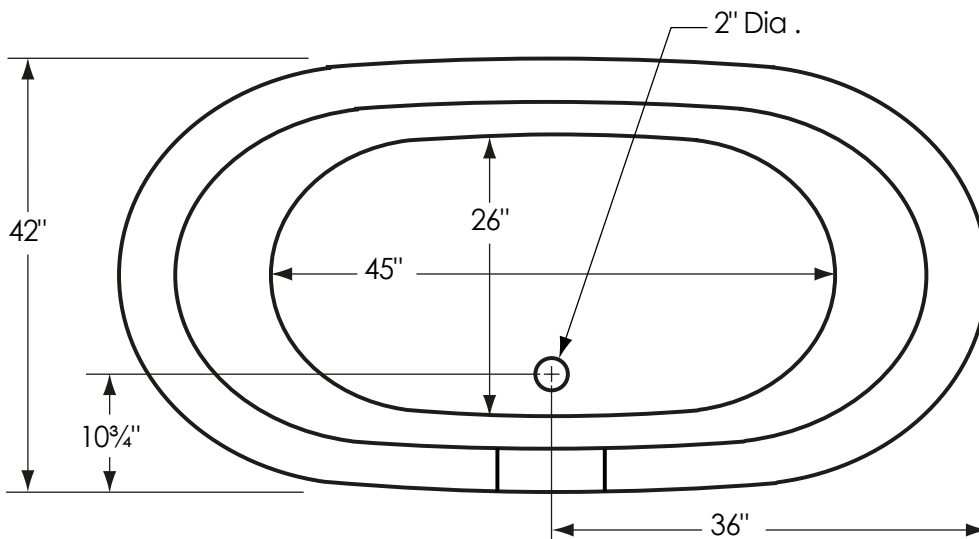

72" Double Novel

72" Double Novel

Overall Dimensions:
72" L x 42" W x 26" H

Capacity:
72 Gallons

Weight:
Dry weight - 110 lbs.
Full weight - 710 lbs.

8ja Ybgc bggck b \Uj Y U tc YfUbw cZ
-1/2" 8ja Ybgc bggck b bchtc gWUY"

Notes: Please measure your actual product for rough-in details. All product dimensions have a tolerance of $\pm 1/2"$. Install this product according to the installation instructions.

American Bath Factory reserves the right to make revisions without notice to product specifications. For most current specs, visit our site: americanbathfactory.com