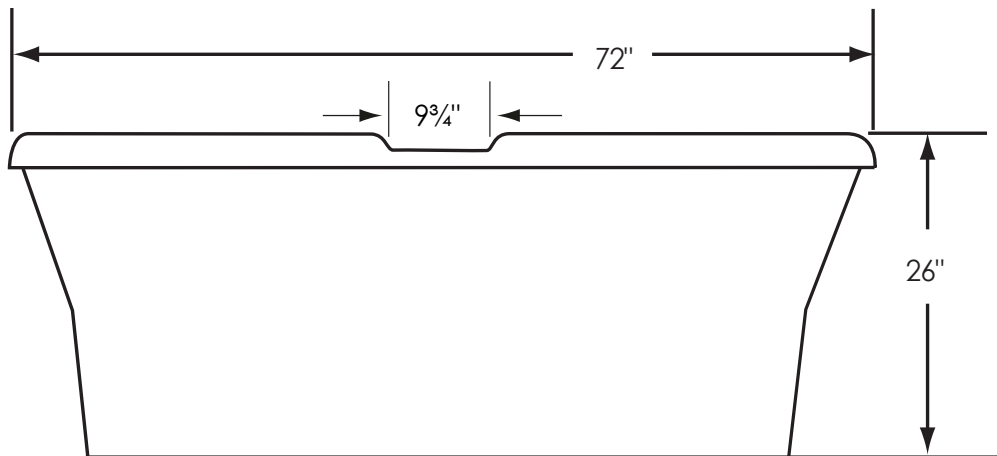

72" Double Novel

72" Double Novel

Overall Dimensions:
72" L x 42" W x 26" H

Capacity:
72 Gallons

Weight:
Dry weight - 110 lbs.
Full weight - 710 lbs.

8ja Ybgc bggck b \Uj Y U tc YfUbw cZ
-1/2" 8ja Ybgc bggck b bchtc gWUY"

Notes: Please measure your actual product for rough-in details. All product dimensions have a tolerance of $\pm 1/2"$. Install this product according to the installation instructions.

American Bath Factory reserves the right to make revisions without notice to product specifications. For most current specs, visit our site: americanbathfactory.com