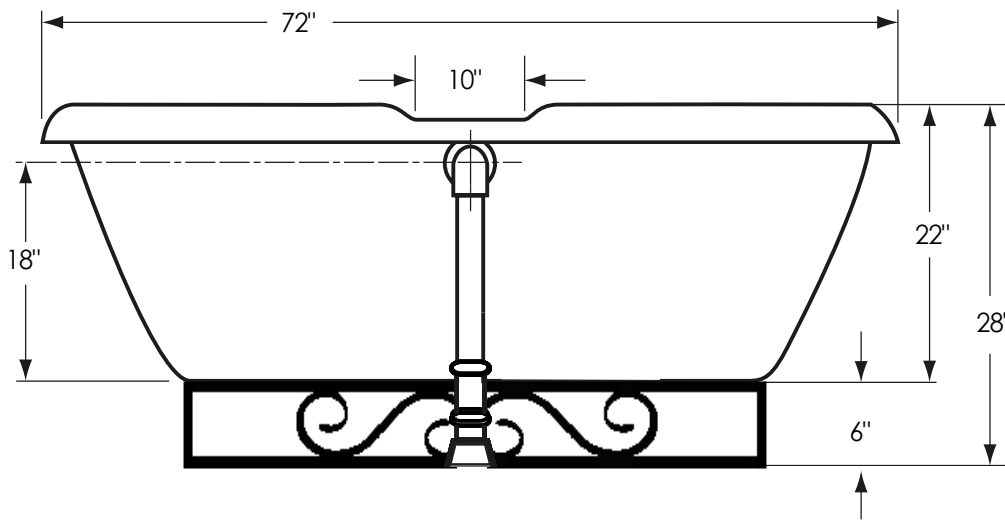

72" Double Fierro

Overall Dimensions: 72" L x 42" W x 28" H
Capacity: 72 Gallons
Weight: Dry Weight = 125 lbs.
Full Weight = 725 lbs.

Dimensions shown have a tolerance of $\pm 1/2"$.
Dimensions shown not to scale.

Notes: Please measure your actual product for rough-in details. All product dimensions have a tolerance of $\pm 1/2"$. Install this product according to the installation instructions.

American Bath Factory reserves the right to make revisions without notice to product specifications. For most current specs, visit our site: americanbathfactory.com