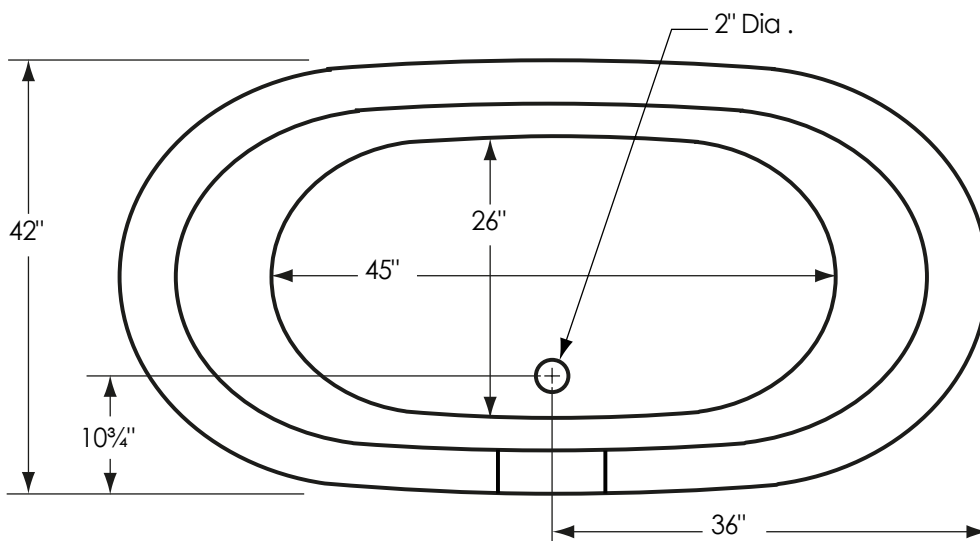

72" Double Fierro

Overall Dimensions: 72" L x 42" W x 28" H
Capacity: 72 Gallons
Weight: Dry Weight = 125 lbs.
Full Weight = 725 lbs.

Dimensions shown have a tolerance of $\pm 1/2"$.
Dimensions shown not to scale.

Notes: Please measure your actual product for rough-in details. All product dimensions have a tolerance of $\pm 1/2"$. Install this product according to the installation instructions.

American Bath Factory reserves the right to make revisions without notice to product specifications. For most current specs, visit our site: americanbathfactory.com