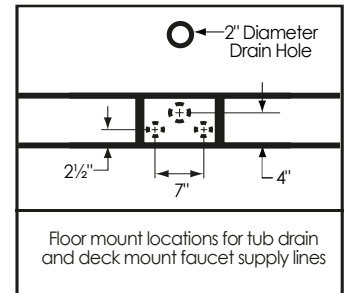

72" Double Fierro

Overall Dimensions: 72" L x 42" W x 28" H
Capacity: 72 Gallons
Weight: Dry Weight = 125 lbs.
Full Weight = 725 lbs.

Dimensions shown have a tolerance of $\pm 1/2"$.
Dimensions shown not to scale.

Notes: Please measure your actual product for rough-in details. All product dimensions have a tolerance of $\pm 1/2"$. Install this product according to the installation instructions.

American Bath Factory reserves the right to make revisions without notice to product specifications. For most current specs, visit our site: americanbathfactory.com