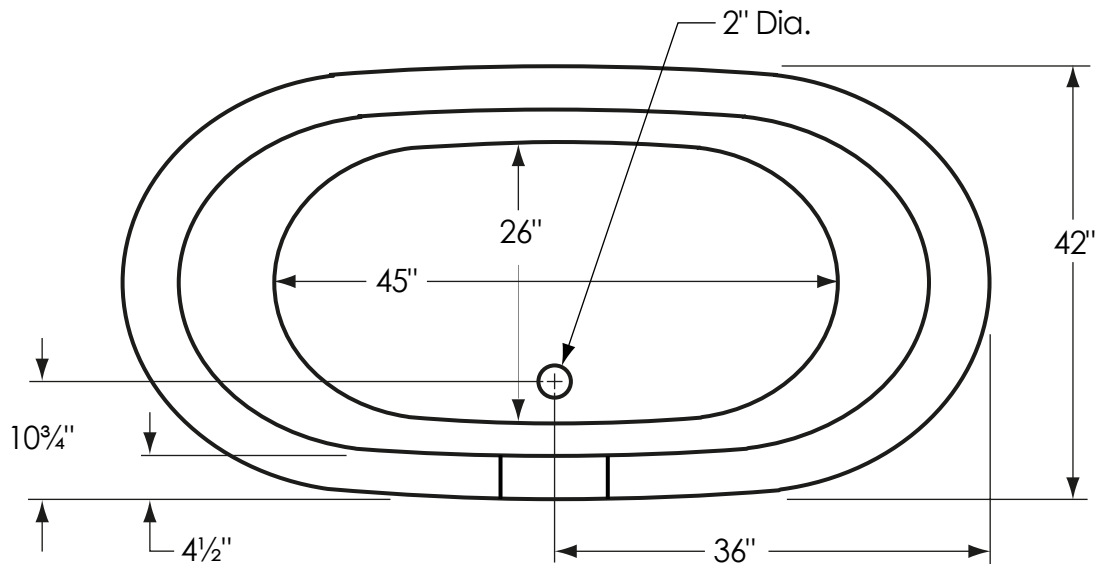

72" Double Clawfoot

SPECIFICATION SHEET

Overall Dimensions:	72" L x 42" W x 27" H
Capacity:	72 Gallons
Dry Weight:	125 lbs
Full Weight:	725 lbs

All measurements are approximate. Dimensions shown have a tolerance of ±½".
Dimensions shown not to scale.

Notes: Please measure your actual product for rough-in details. All product dimensions have a tolerance of ±½". Install this product according to the installation instructions.

American Bath Factory reserves the right to make revisions without notice to product specifications. For most current specs, visit our site: americanbathfactory.com