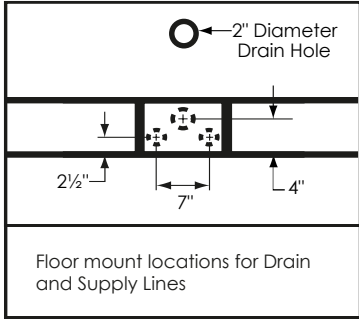

72" Double Clawfoot

SPECIFICATION SHEET

Overall Dimensions:	72" L x 42" W x 27" H
Capacity:	72 Gallons
Dry Weight:	125 lbs
Full Weight:	725 lbs

All measurements are approximate. Dimensions shown have a tolerance of ±½".
Dimensions shown not to scale.

Notes: Please measure your actual product for rough-in details. All product dimensions have a tolerance of ±½". Install this product according to the installation instructions.

American Bath Factory reserves the right to make revisions without notice to product specifications. For most current specs, visit our site: americanbathfactory.com