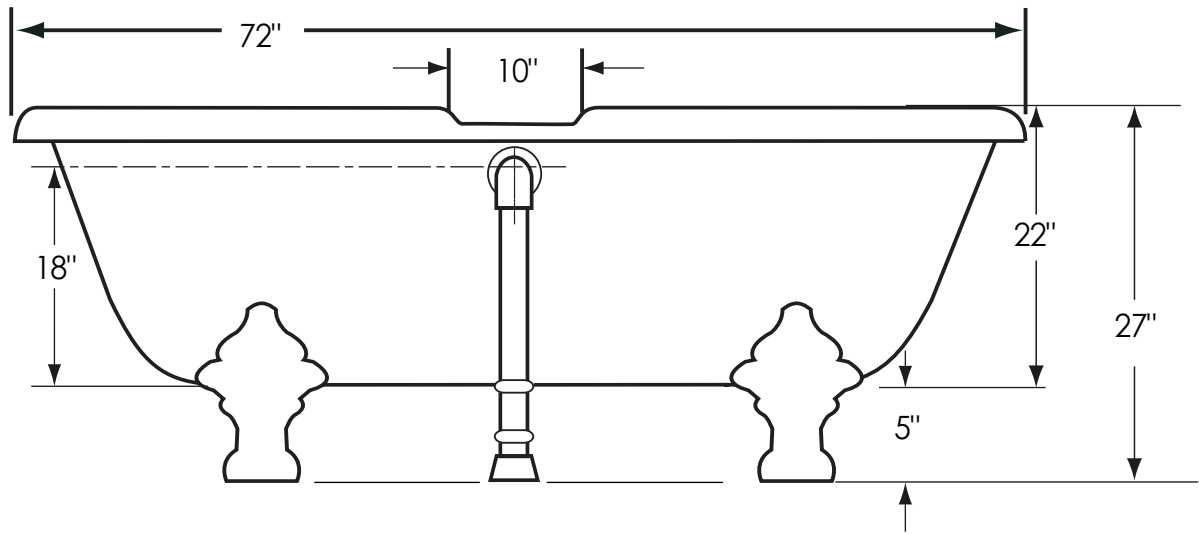

72" Double Clawfoot

SPECIFICATION SHEET

Overall Dimensions:	72" L x 42" W x 27" H
Capacity:	72 Gallons
Dry Weight:	125 lbs
Full Weight:	725 lbs

All measurements are approximate. Dimensions shown have a tolerance of ±½".
Dimensions shown not to scale.

Notes: Please measure your actual product for rough-in details. All product dimensions have a tolerance of ±½". Install this product according to the installation instructions.

American Bath Factory reserves the right to make revisions without notice to product specifications. For most current specs, visit our site: americanbathfactory.com