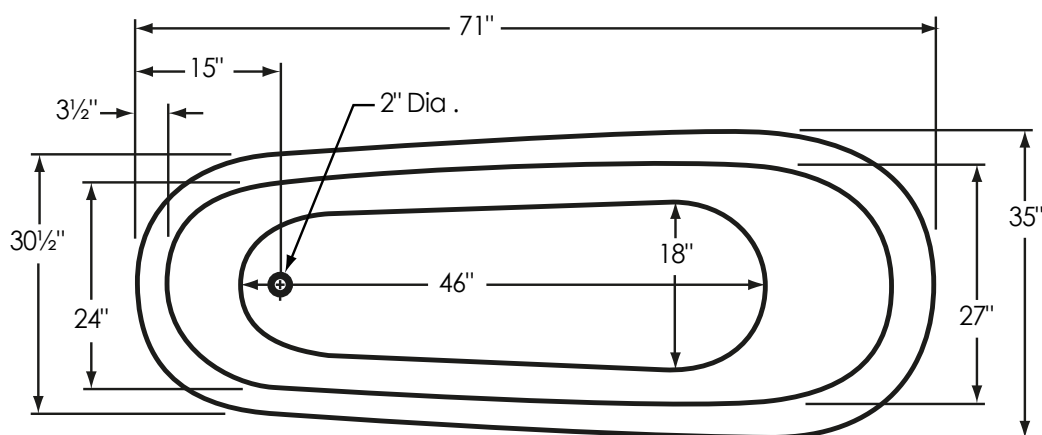

71" Slipper Pedestal

Overall Dimensions:	71" L x 35" W x 30" H
Capacity:	58 Gallons
Dry Weight:	120 lbs.
Full Weight:	604 lbs.

All measurements are approximate. Dimensions shown have a tolerance of $\pm\frac{1}{2}$ ".
Dimensions shown not to scale.

Floor mount locations for tub drain and deck mount faucet supply lines

Notes: Please measure your actual product for rough-in details. All product dimensions have a tolerance of $\pm\frac{1}{2}$ ". Install this product according to the installation instructions.