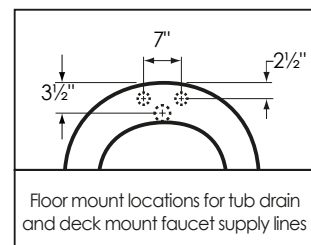

71" Slipper Pedestal

Overall Dimensions:	71" L x 35" W x 30" H
Capacity:	58 Gallons
Dry Weight:	120 lbs.
Full Weight:	604 lbs.

All measurements are approximate. Dimensions shown have a tolerance of $\pm\frac{1}{2}$ ".
Dimensions shown not to scale.

Floor mount locations for tub drain and deck mount faucet supply lines

Notes: Please measure your actual product for rough-in details. All product dimensions have a tolerance of $\pm\frac{1}{2}$ ". Install this product according to the installation instructions.