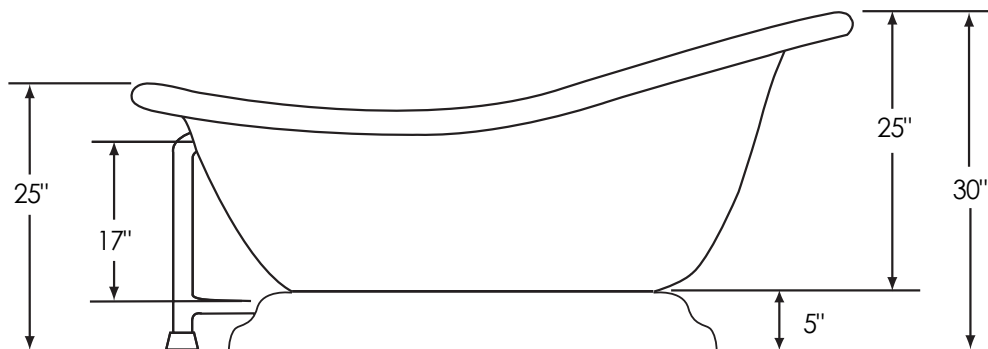

71" Slipper Pedestal

Overall Dimensions:	71" L x 35" W x 30" H
Capacity:	58 Gallons
Dry Weight:	120 lbs.
Full Weight:	604 lbs.

All measurements are approximate. Dimensions shown have a tolerance of $\pm\frac{1}{2}$ ".
Dimensions shown not to scale.

Floor mount locations for tub drain and deck mount faucet supply lines

Notes: Please measure your actual product for rough-in details. All product dimensions have a tolerance of $\pm\frac{1}{2}$ ". Install this product according to the installation instructions.