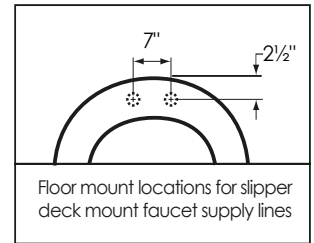

71" Slipper Novel

Overall Dimensions:	71" L x 35" W x 31" H
Capacity:	58 Gallons
Dry Weight:	120 lbs.
Full Weight:	604 lbs.

All measurements are approximate. Dimensions shown have a tolerance of $\pm 1/2"$. Dimensions shown not to scale.

Notes: Please measure your actual product for rough-in details. All product dimensions have a tolerance of $\pm 1/2"$. Install this product according to the installation instructions.

American Bath Factory reserves the right to make revisions without notice to product specifications. For most current specs, visit our site: americanbathfactory.com