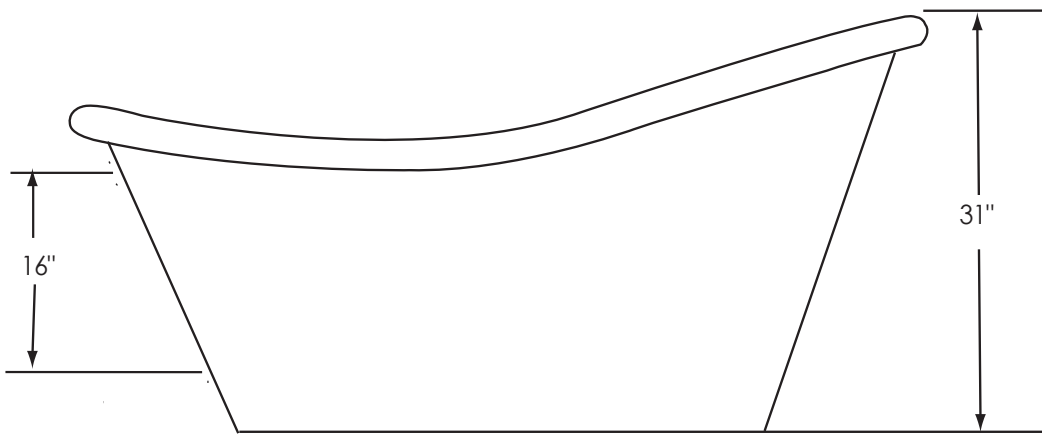

71" Slipper Novel

Overall Dimensions:	71" L x 35" W x 31" H
Capacity:	58 Gallons
Dry Weight:	120 lbs.
Full Weight:	604 lbs.

All measurements are approximate. Dimensions shown have a tolerance of $\pm 1/2"$. Dimensions shown not to scale.

Notes: Please measure your actual product for rough-in details. All product dimensions have a tolerance of $\pm 1/2"$. Install this product according to the installation instructions.

American Bath Factory reserves the right to make revisions without notice to product specifications. For most current specs, visit our site: americanbathfactory.com