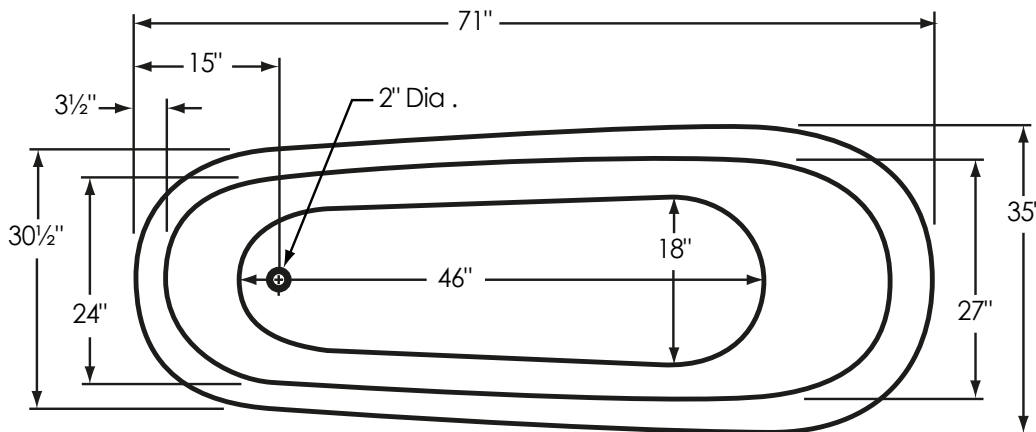

71" Slipper Novel

Overall Dimensions:	71" L x 35" W x 31" H
Capacity:	58 Gallons
Dry Weight:	120 lbs.
Full Weight:	604 lbs.

All measurements are approximate. Dimensions shown have a tolerance of $\pm 1/2"$. Dimensions shown not to scale.

Notes: Please measure your actual product for rough-in details. All product dimensions have a tolerance of $\pm 1/2"$. Install this product according to the installation instructions.

American Bath Factory reserves the right to make revisions without notice to product specifications. For most current specs, visit our site: americanbathfactory.com