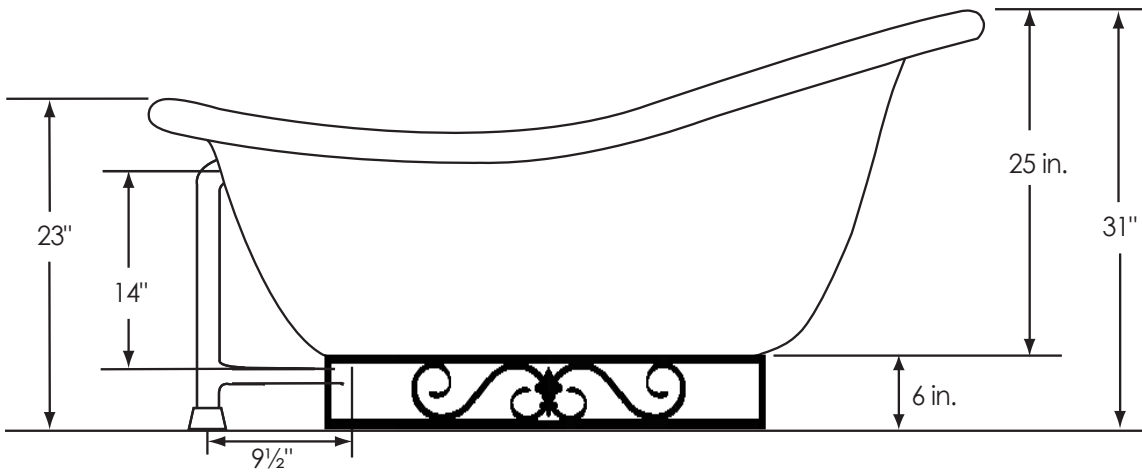

71" Slipper Fierro

Overall Dimensions:	71" L x 35" W x 31" H
Capacity:	58 Gallons
Dry Weight:	120 lbs.
Full Weight:	604 lbs.

All measurements are approximate. Dimensions shown have a tolerance of $\pm 1/2"$. Dimensions shown not to scale.

Notes: Please measure your actual product for rough-in details. All product dimensions have a tolerance of $\pm 1/2"$. Install this product according to the installation instructions.

American Bath Factory reserves the right to make revisions without notice to product specifications. For most current specs, visit our site: americanbathfactory.com