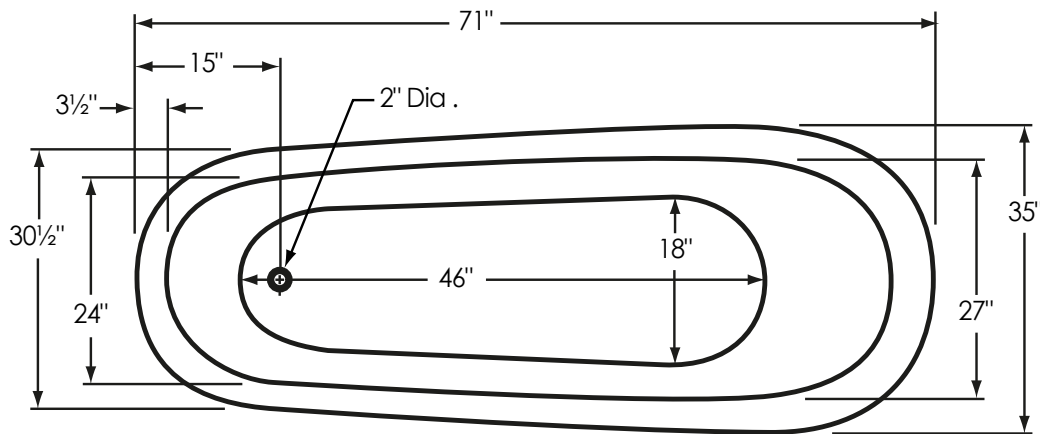

71" Slipper Fierro

Overall Dimensions:	71" L x 35" W x 31" H
Capacity:	58 Gallons
Dry Weight:	120 lbs.
Full Weight:	604 lbs.

All measurements are approximate. Dimensions shown have a tolerance of $\pm 1/2"$. Dimensions shown not to scale.

Notes: Please measure your actual product for rough-in details. All product dimensions have a tolerance of $\pm 1/2"$. Install this product according to the installation instructions.

American Bath Factory reserves the right to make revisions without notice to product specifications. For most current specs, visit our site: americanbathfactory.com