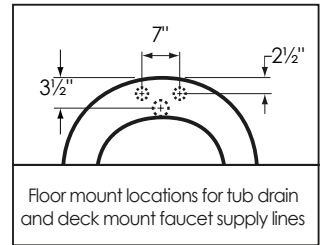

71" Slipper Fierro

Overall Dimensions:	71" L x 35" W x 31" H
Capacity:	58 Gallons
Dry Weight:	120 lbs.
Full Weight:	604 lbs.

All measurements are approximate. Dimensions shown have a tolerance of $\pm 1/2"$. Dimensions shown not to scale.

Notes: Please measure your actual product for rough-in details. All product dimensions have a tolerance of $\pm 1/2"$. Install this product according to the installation instructions.

American Bath Factory reserves the right to make revisions without notice to product specifications. For most current specs, visit our site: americanbathfactory.com