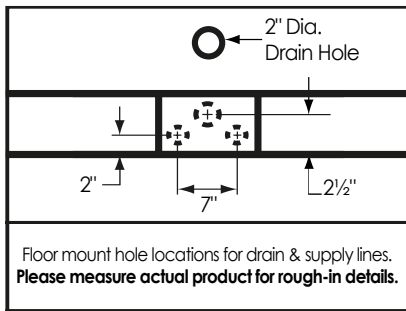

## Overall Dimensions:

70" L x 32" W x 23 1/2" H

## Capacity:

48 Gallons

## Dry Weight:

110 lbs.

## Full Weight:

510 lbs.

All measurements are approximate. Dimensions shown have a tolerance of  $\pm 1/2"$ . Dimensions not to scale. Please measure actual product for rough-in details.

**Notes:** Please measure your actual product for rough-in details. All product dimensions have a tolerance of  $\pm 1/2"$ . Install this product according to the installation instructions.