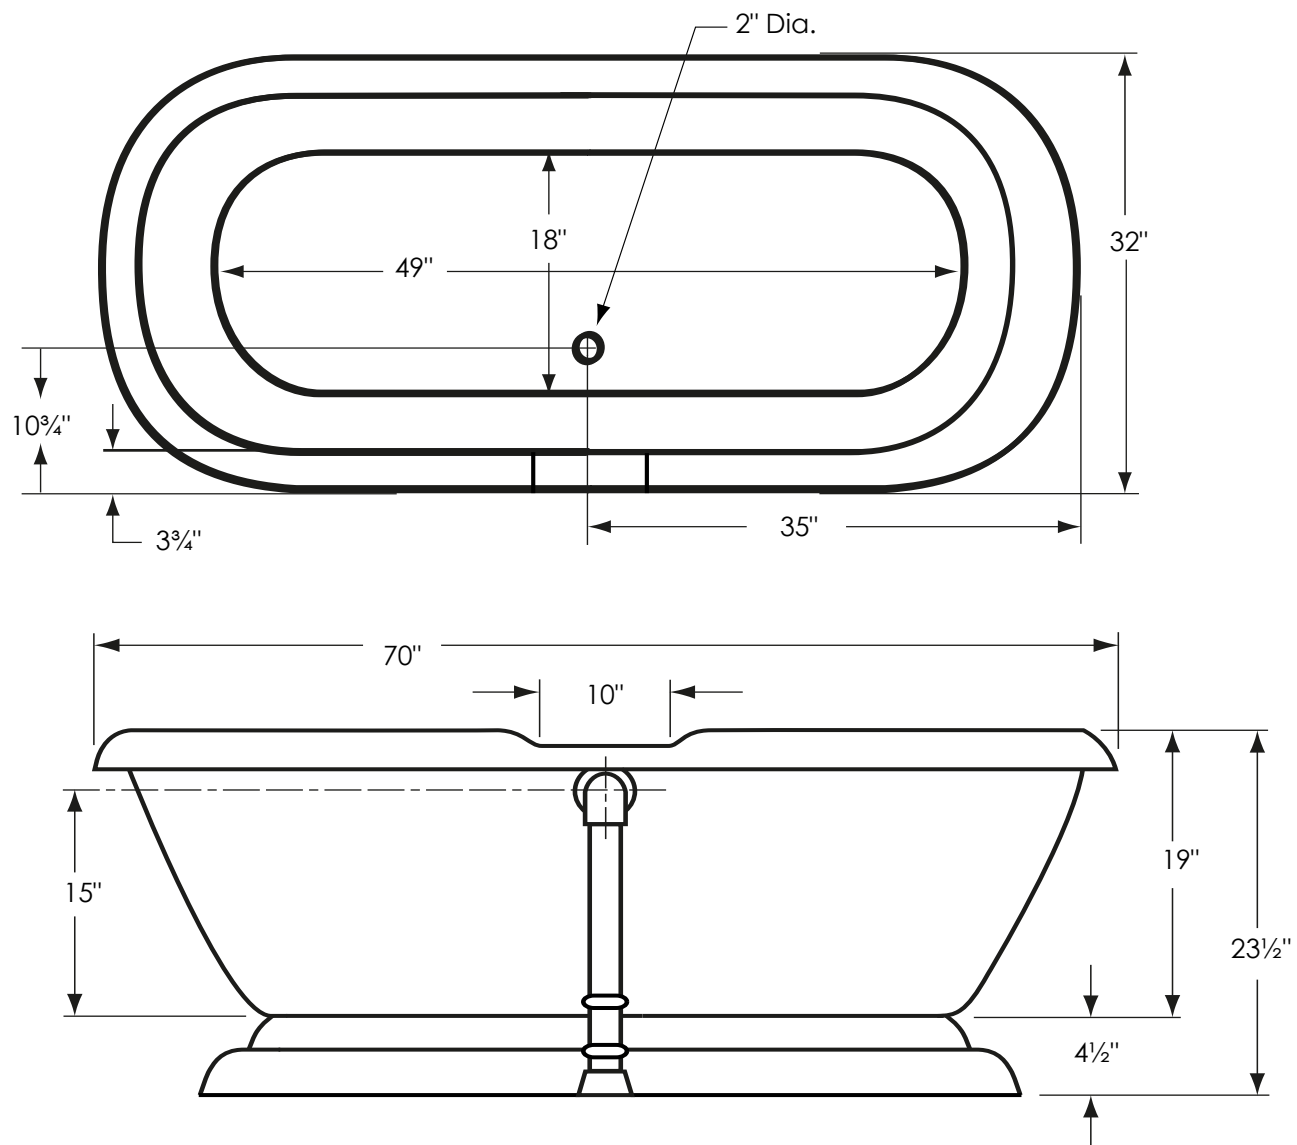

# 70" Double Pedestal

## Overall Dimensions:

70" L x 32" W x 23 1/2" H

## Dry Weight:

110 lbs.

## Full Weight:

510 lbs.

All measurements are approximate. Dimensions shown have a tolerance of  $\pm 1/2"$ . Dimensions not to scale. Please measure actual product for rough-in details.

**Notes:** Please measure your actual product for rough-in details. All product dimensions have a tolerance of  $\pm 1/2"$ . Install this product according to the installation instructions.