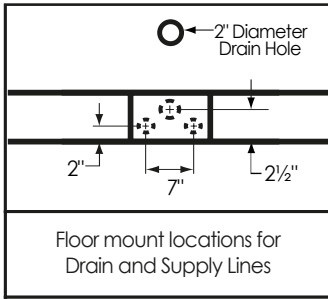

70" Double Nuevo

Overall Dimensions:	70" L x 32" W x 25" H
Capacity:	48 Gallons
Dry Weight:	110 lbs.
Full Weight:	510 lbs.

All measurements are approximate. Dimensions shown have a tolerance of $\pm 1/2"$. Dimensions shown not to scale.

Notes: Please measure your actual product for rough-in details. All product dimensions have a tolerance of $\pm 1/2"$. Install this product according to the installation instructions.

American Bath Factory reserves the right to make revisions without notice to product specifications. For most current specs, visit our site: americanbathfactory.com