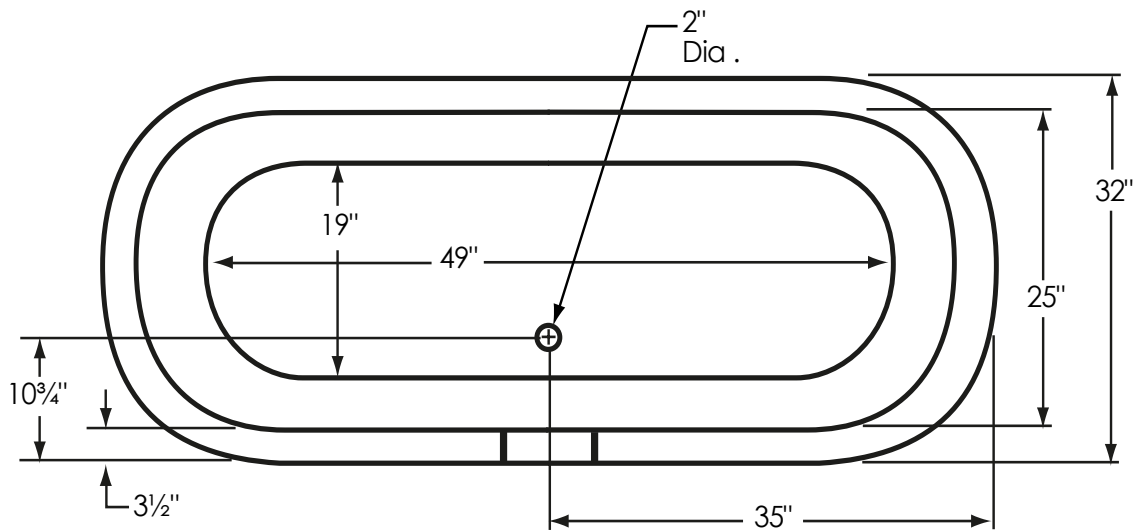

70" Double Nuevo

Overall Dimensions:	70" L x 32" W x 25" H
Capacity:	48 Gallons
Dry Weight:	110 lbs.
Full Weight:	510 lbs.

All measurements are approximate. Dimensions shown have a tolerance of $\pm 1/2"$. Dimensions shown not to scale.

Notes: Please measure your actual product for rough-in details. All product dimensions have a tolerance of $\pm 1/2"$. Install this product according to the installation instructions.

American Bath Factory reserves the right to make revisions without notice to product specifications. For most current specs, visit our site: americanbathfactory.com