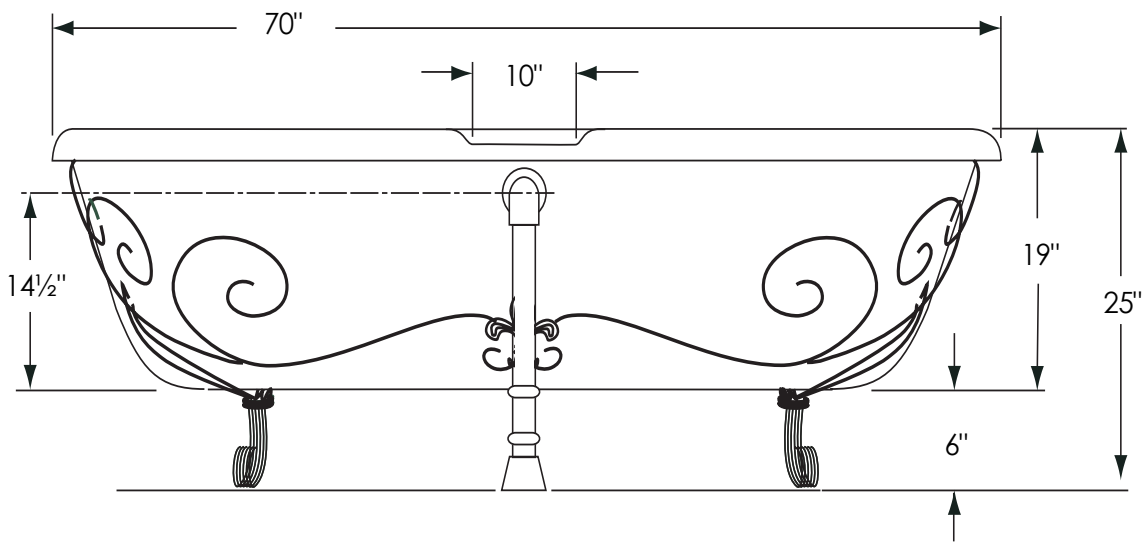

70" Double Nuevo

Overall Dimensions:	70" L x 32" W x 25" H
Capacity:	48 Gallons
Dry Weight:	110 lbs.
Full Weight:	510 lbs.

All measurements are approximate. Dimensions shown have a tolerance of $\pm 1/2"$. Dimensions shown not to scale.

Notes: Please measure your actual product for rough-in details. All product dimensions have a tolerance of $\pm 1/2"$. Install this product according to the installation instructions.

American Bath Factory reserves the right to make revisions without notice to product specifications. For most current specs, visit our site: americanbathfactory.com