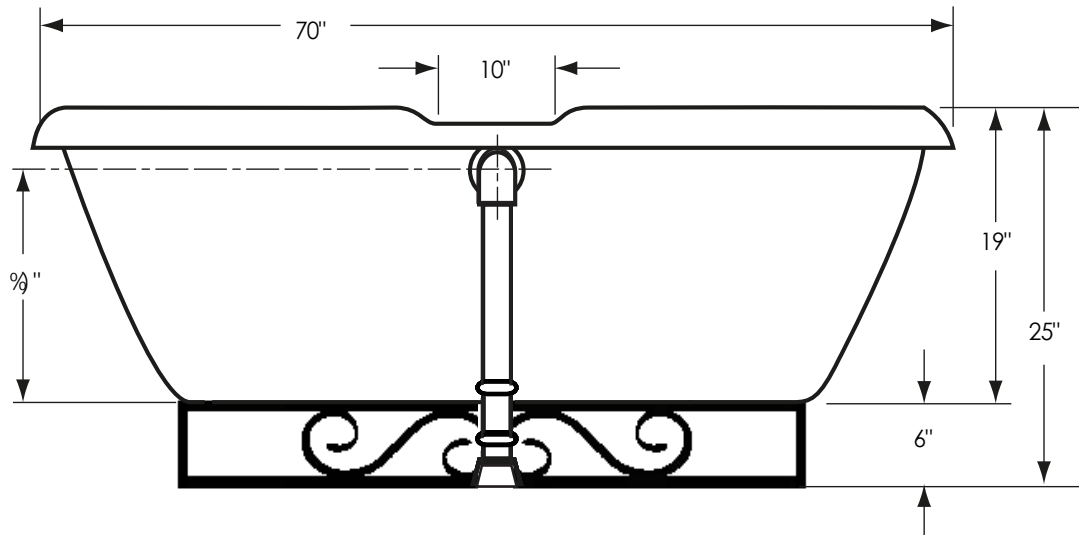

70" Double Fierro

Overall Dimensions: 70" L x 32" W x 25" H
Capacity: 48 Gallons
Dry Weight: 110 lbs.
Full Weight: 510 lbs.

All measurements are approximate. Dimensions shown have a tolerance of $\pm 1/2"$. Dimensions shown not to scale.

Notes: Please measure your actual product for rough-in details. All product dimensions have a tolerance of $\pm 1/2"$. Install this product according to the installation instructions.

American Bath Factory reserves the right to make revisions without notice to product specifications. For most current specs, visit our site: americanbathfactory.com