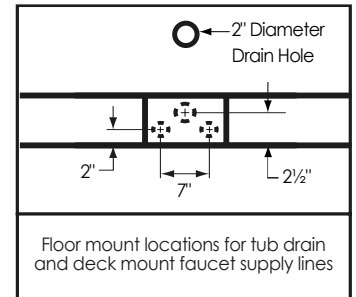

70" Double Fierro

Overall Dimensions: 70" L x 32" W x 25" H
Capacity: 48 Gallons
Dry Weight: 110 lbs.
Full Weight: 510 lbs.

All measurements are approximate. Dimensions shown have a tolerance of $\pm 1/2"$. Dimensions shown not to scale.

Notes: Please measure your actual product for rough-in details. All product dimensions have a tolerance of $\pm 1/2"$. Install this product according to the installation instructions.

American Bath Factory reserves the right to make revisions without notice to product specifications. For most current specs, visit our site: americanbathfactory.com