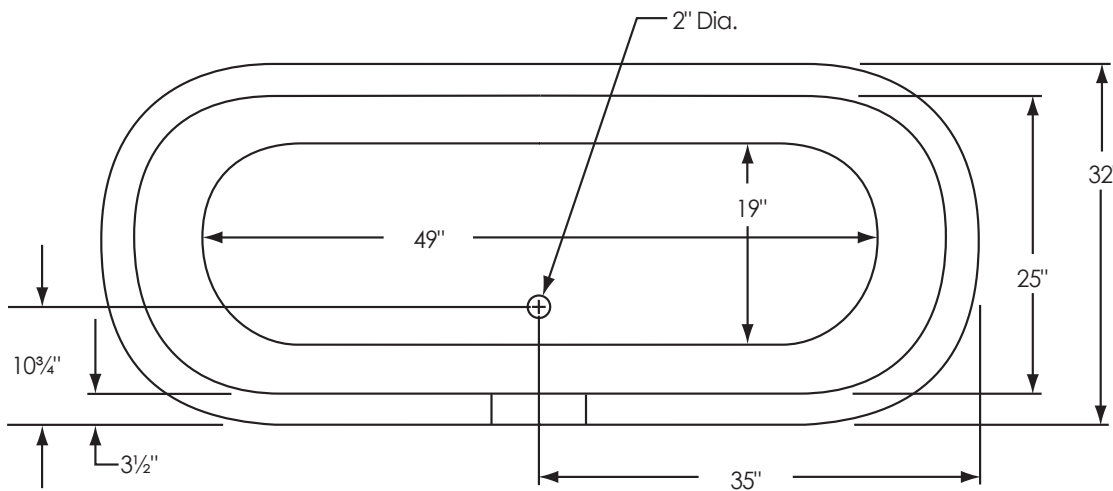

70" Double Fierro

Overall Dimensions: 70" L x 32" W x 25" H
Capacity: 48 Gallons
Dry Weight: 110 lbs.
Full Weight: 510 lbs.

All measurements are approximate. Dimensions shown have a tolerance of $\pm 1/2"$. Dimensions shown not to scale.

Notes: Please measure your actual product for rough-in details. All product dimensions have a tolerance of $\pm 1/2"$. Install this product according to the installation instructions.

American Bath Factory reserves the right to make revisions without notice to product specifications. For most current specs, visit our site: americanbathfactory.com