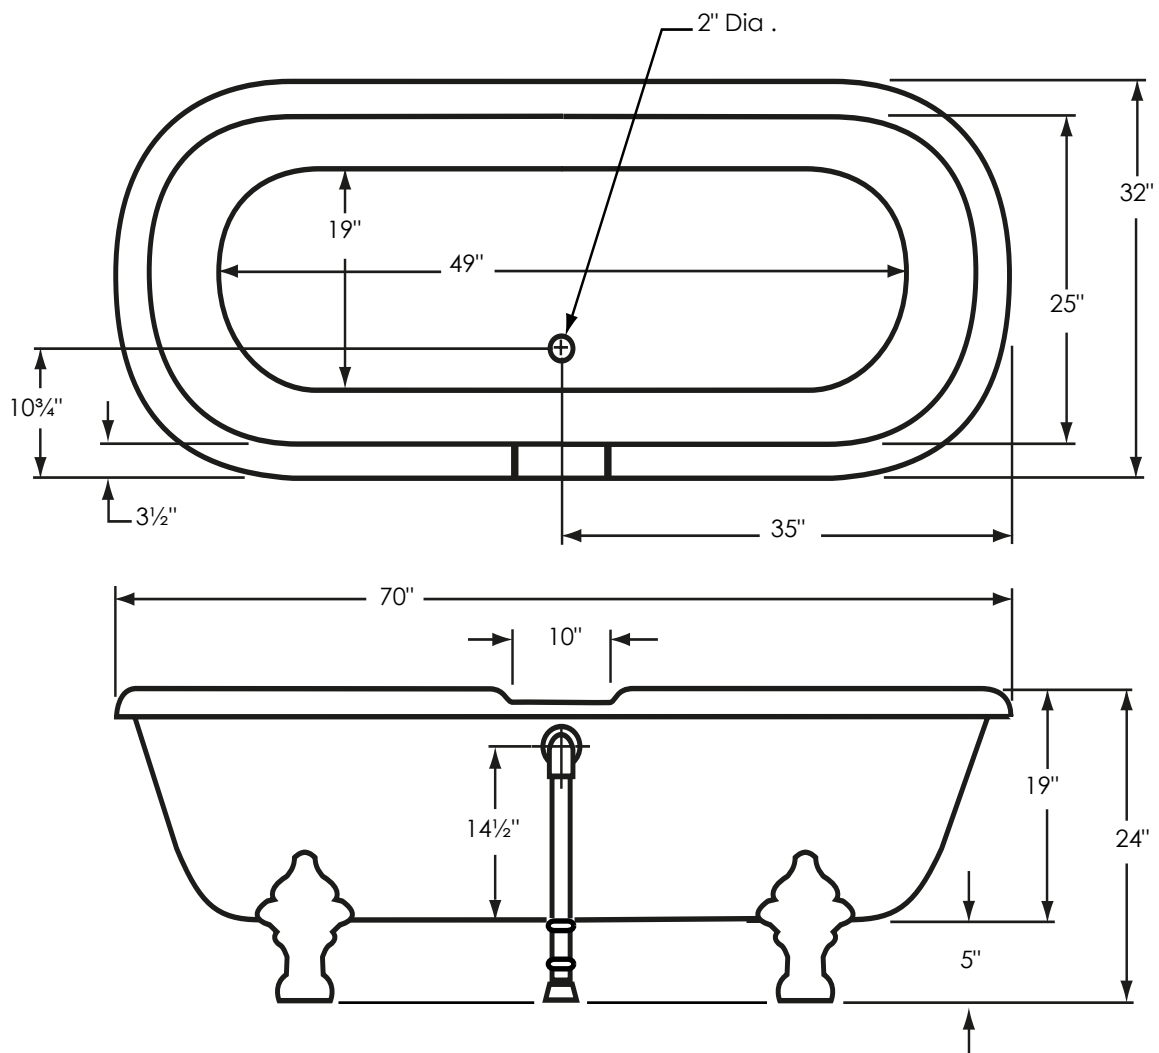

70" Double Clawfoot

Overall Dimensions:	70"L x 32"W x 24"H
Capacity:	48 Gallons
Dry Weight:	105 lbs.
Full Weight:	405 lbs.

All measurements are approximate. Dimensions shown have a tolerance of $\pm 1/2$ ".
Dimensions shown not to scale.

Notes: Please measure your actual product for rough-in details. All product dimensions have a tolerance of $\pm 1/2$ ". Install this product according to the installation instructions.

American Bath Factory reserves the right to make revisions without notice to product specifications. For most current specs, visit our site: americanbathfactory.com