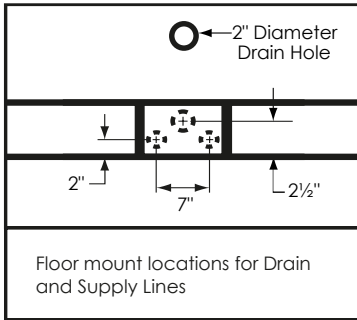

70" Double Clawfoot

Overall Dimensions:	70"L x 32"W x 24"H
Capacity:	48 Gallons
Dry Weight:	105 lbs.
Full Weight:	405 lbs.

All measurements are approximate. Dimensions shown have a tolerance of $\pm 1/2$ ".
Dimensions shown not to scale.

Notes: Please measure your actual product for rough-in details. All product dimensions have a tolerance of $\pm 1/2$ ". Install this product according to the installation instructions.

American Bath Factory reserves the right to make revisions without notice to product specifications. For most current specs, visit our site: americanbathfactory.com