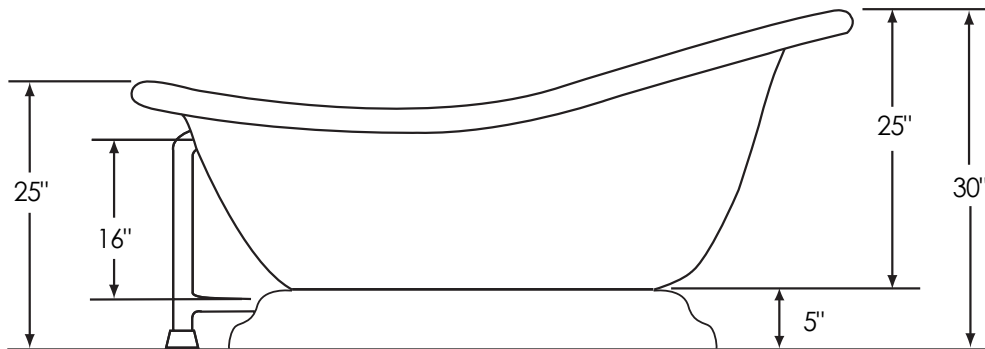

67" Slipper Pedestal

Overall Dimensions:	67" L x 32" W x 30" H
Capacity:	44 Gallons
Dry Weight:	105 lbs.
Full Weight:	472 lbs.

All measurements are approximate. Dimensions shown have a tolerance of $\pm 1/2$ ". Dimensions shown not to scale.

Notes: Please measure your actual product for rough-in details. All product dimensions have a tolerance of $\pm 1/2$ ". Install this product according to the installation instructions.

American Bath Factory reserves the right to make revisions without notice to product specifications. For most current specs, visit our site: americanbathfactory.com