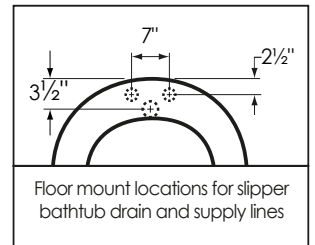

67" Slipper Pedestal

Overall Dimensions:	67" L x 32" W x 30" H
Capacity:	44 Gallons
Dry Weight:	105 lbs.
Full Weight:	472 lbs.

All measurements are approximate. Dimensions shown have a tolerance of $\pm 1/2$ ". Dimensions shown not to scale.

Notes: Please measure your actual product for rough-in details. All product dimensions have a tolerance of $\pm 1/2$ ". Install this product according to the installation instructions.

American Bath Factory reserves the right to make revisions without notice to product specifications. For most current specs, visit our site: americanbathfactory.com