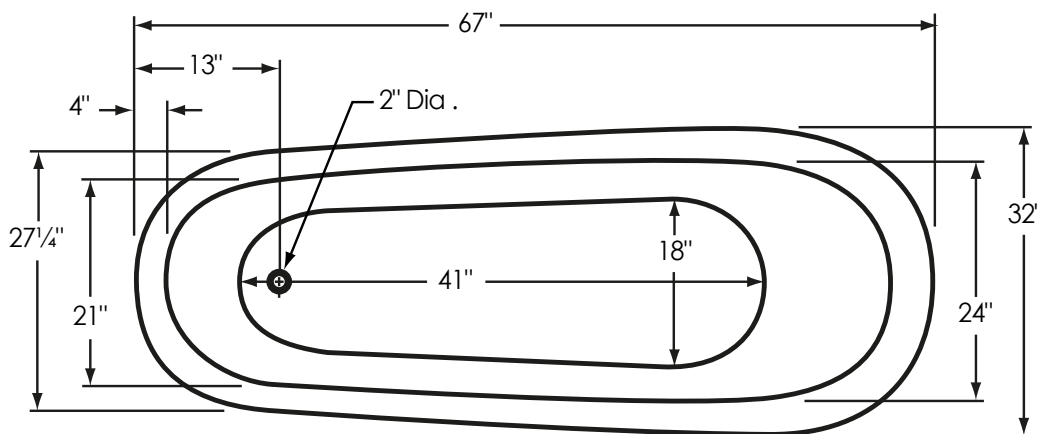

67" Slipper Pedestal

Overall Dimensions:	67" L x 32" W x 30" H
Capacity:	44 Gallons
Dry Weight:	105 lbs.
Full Weight:	472 lbs.

All measurements are approximate. Dimensions shown have a tolerance of $\pm 1/2$ ". Dimensions shown not to scale.

Notes: Please measure your actual product for rough-in details. All product dimensions have a tolerance of $\pm 1/2$ ". Install this product according to the installation instructions.

American Bath Factory reserves the right to make revisions without notice to product specifications. For most current specs, visit our site: americanbathfactory.com