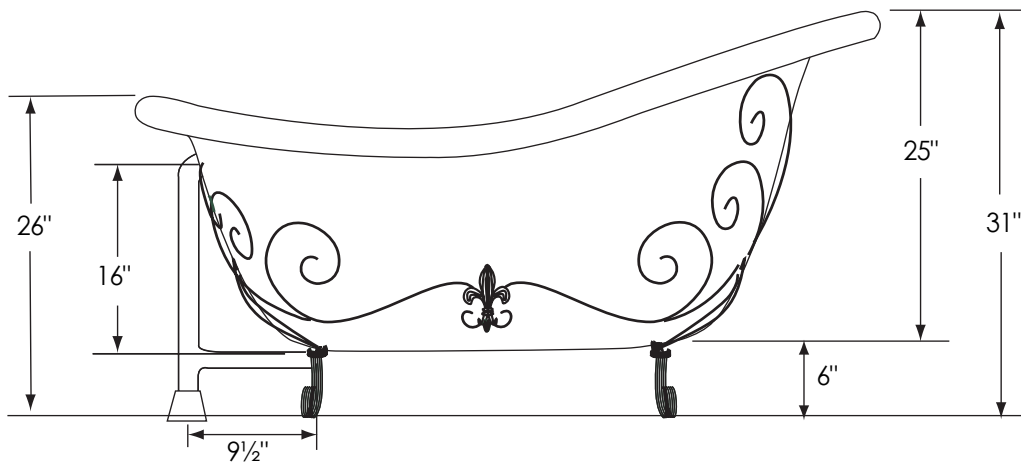

67" Slipper Nuevo

Overall Dimensions:	67" L x 32" W x 31" H
Capacity:	44 Gallons
Dry Weight:	105 lbs.
Full Weight:	472 lbs.

All measurements are approximate. Dimensions shown have a tolerance of $\pm 1/2"$. Dimensions shown not to scale.

Notes: Please measure your actual product for rough-in details. All product dimensions have a tolerance of $\pm 1/2"$. Install this product according to the installation instructions.

American Bath Factory reserves the right to make revisions without notice to product specifications. For most current specs, visit our site: americanbathfactory.com