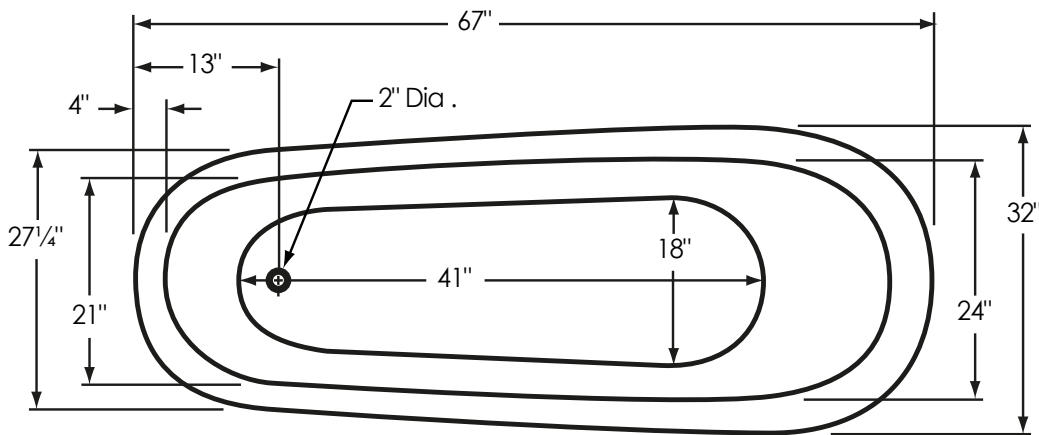

67" Slipper Nuevo

Overall Dimensions:	67" L x 32" W x 31" H
Capacity:	44 Gallons
Dry Weight:	105 lbs.
Full Weight:	472 lbs.

All measurements are approximate. Dimensions shown have a tolerance of $\pm 1/2"$. Dimensions shown not to scale.

Notes: Please measure your actual product for rough-in details. All product dimensions have a tolerance of $\pm 1/2"$. Install this product according to the installation instructions.

American Bath Factory reserves the right to make revisions without notice to product specifications. For most current specs, visit our site: americanbathfactory.com