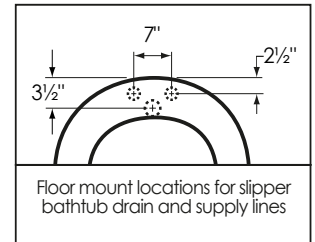

67" Slipper Nuevo

Overall Dimensions:	67" L x 32" W x 31" H
Capacity:	44 Gallons
Dry Weight:	105 lbs.
Full Weight:	472 lbs.

All measurements are approximate. Dimensions shown have a tolerance of $\pm 1/2"$. Dimensions shown not to scale.

Notes: Please measure your actual product for rough-in details. All product dimensions have a tolerance of $\pm 1/2"$. Install this product according to the installation instructions.

American Bath Factory reserves the right to make revisions without notice to product specifications. For most current specs, visit our site: americanbathfactory.com