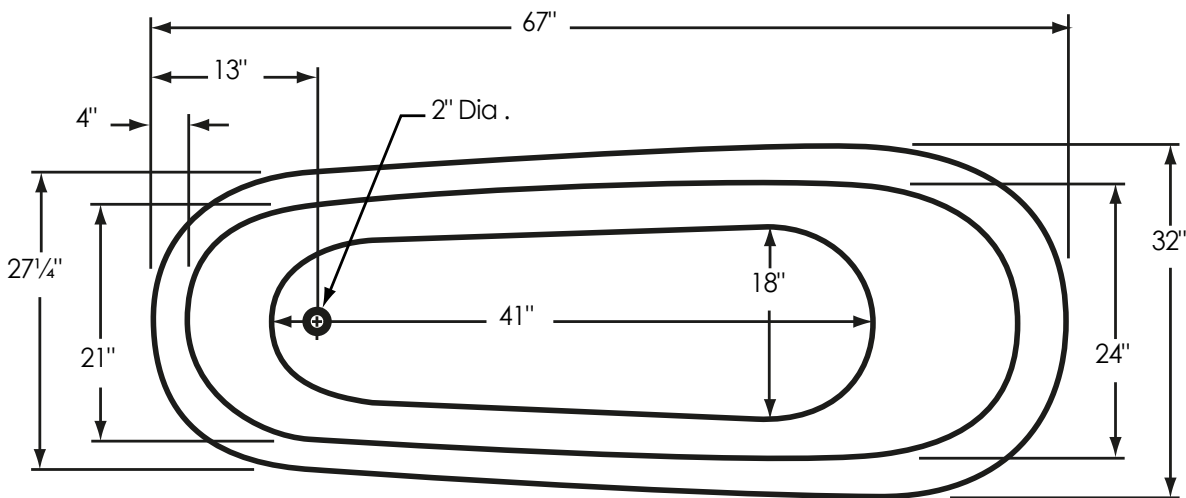

67" Slipper Novel

Overall Dimensions:	67" L x 32" W x 30" H
Capacity:	44 Gallons
Dry Weight:	105 lbs.
Full Weight:	472 lbs.

All measurements are approximate. Dimensions shown have a tolerance of $\pm 1/2"$. Dimensions shown not to scale.

Notes: Please measure your actual product for rough-in details. All product dimensions have a tolerance of $\pm 1/2"$. Install this product according to the installation instructions.

American Bath Factory reserves the right to make revisions without notice to product specifications. For most current specs, visit our site: americanbathfactory.com