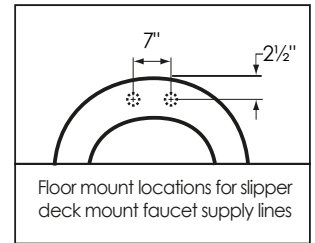

67" Slipper Novel

Overall Dimensions:	67" L x 32" W x 30" H
Capacity:	44 Gallons
Dry Weight:	105 lbs.
Full Weight:	472 lbs.

All measurements are approximate. Dimensions shown have a tolerance of $\pm 1/2"$. Dimensions shown not to scale.

Notes: Please measure your actual product for rough-in details. All product dimensions have a tolerance of $\pm 1/2"$. Install this product according to the installation instructions.

American Bath Factory reserves the right to make revisions without notice to product specifications. For most current specs, visit our site: americanbathfactory.com