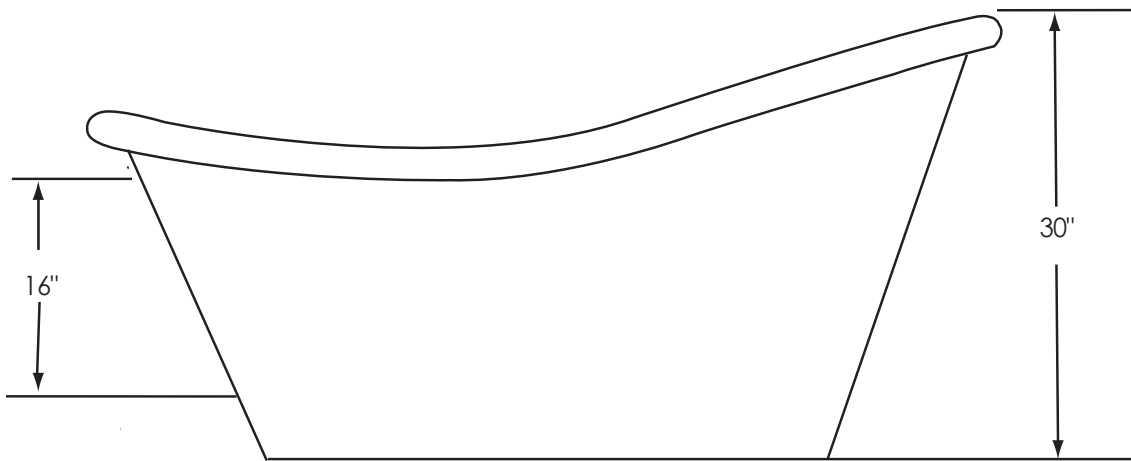

67" Slipper Novel

Overall Dimensions:	67" L x 32" W x 30" H
Capacity:	44 Gallons
Dry Weight:	105 lbs.
Full Weight:	472 lbs.

All measurements are approximate. Dimensions shown have a tolerance of $\pm 1/2"$. Dimensions shown not to scale.

Notes: Please measure your actual product for rough-in details. All product dimensions have a tolerance of $\pm 1/2"$. Install this product according to the installation instructions.

American Bath Factory reserves the right to make revisions without notice to product specifications. For most current specs, visit our site: americanbathfactory.com