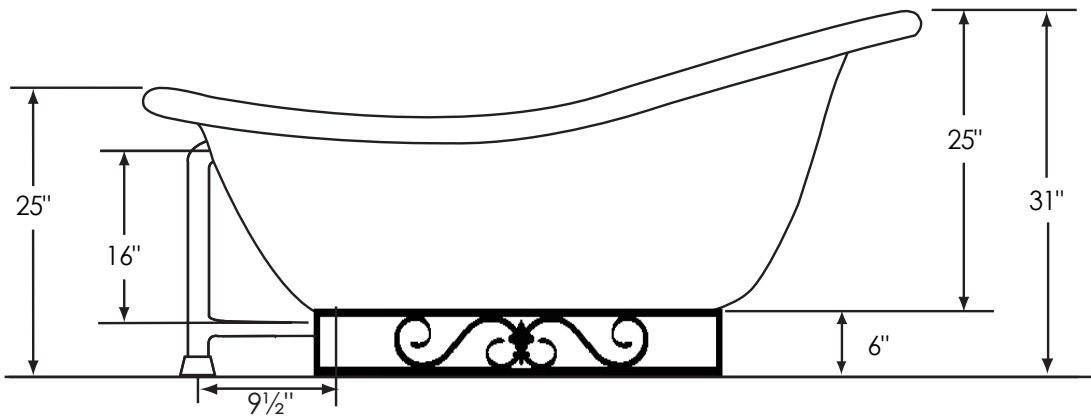

# 67" Slipper Fierro

<b>Overall Dimensions:</b>	67" L x 32" W x 31" H
<b>Capacity:</b>	44 Gallons
<b>Dry Weight:</b>	105 lbs.
<b>Full Weight:</b>	472 lbs.

All measurements are approximate. Dimensions shown have a tolerance of  $\pm 1/2"$ . Dimensions shown not to scale.

**Notes:** Please measure your actual product for rough-in details. All product dimensions have a tolerance of  $\pm 1/2"$ . Install this product according to the installation instructions.

American Bath Factory reserves the right to make revisions without notice to product specifications. For most current specs, visit our site: [americanbathfactory.com](http://americanbathfactory.com)