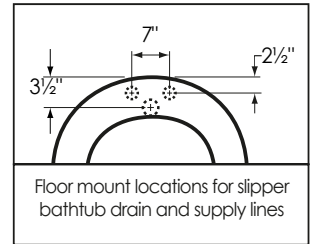

# 67" Slipper Fierro

<b>Overall Dimensions:</b>	67" L x 32" W x 31" H
<b>Capacity:</b>	44 Gallons
<b>Dry Weight:</b>	105 lbs.
<b>Full Weight:</b>	472 lbs.

All measurements are approximate. Dimensions shown have a tolerance of  $\pm 1/2"$ . Dimensions shown not to scale.

**Notes:** Please measure your actual product for rough-in details. All product dimensions have a tolerance of  $\pm 1/2"$ . Install this product according to the installation instructions.

American Bath Factory reserves the right to make revisions without notice to product specifications. For most current specs, visit our site: [americanbathfactory.com](http://americanbathfactory.com)