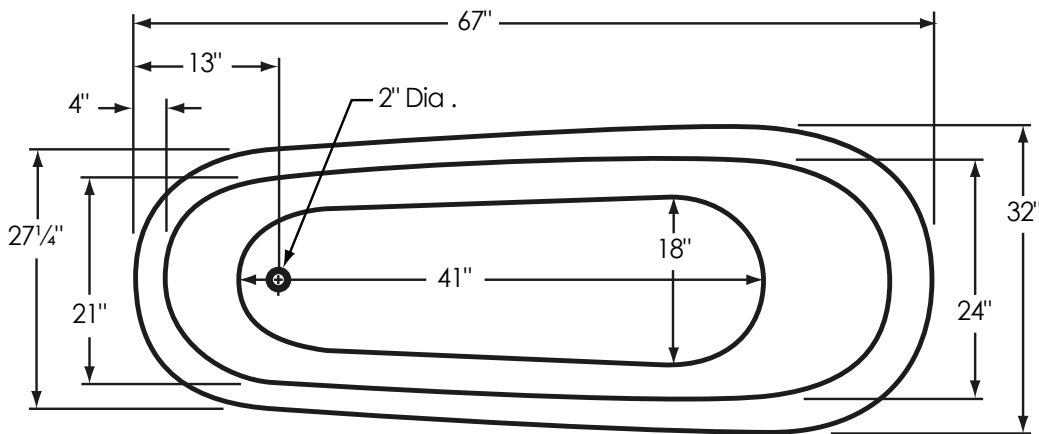

# 67" Slipper Fierro

<b>Overall Dimensions:</b>	67" L x 32" W x 31" H
<b>Capacity:</b>	44 Gallons
<b>Dry Weight:</b>	105 lbs.
<b>Full Weight:</b>	472 lbs.

All measurements are approximate. Dimensions shown have a tolerance of  $\pm 1/2"$ . Dimensions shown not to scale.

**Notes:** Please measure your actual product for rough-in details. All product dimensions have a tolerance of  $\pm 1/2"$ . Install this product according to the installation instructions.

American Bath Factory reserves the right to make revisions without notice to product specifications. For most current specs, visit our site: [americanbathfactory.com](http://americanbathfactory.com)