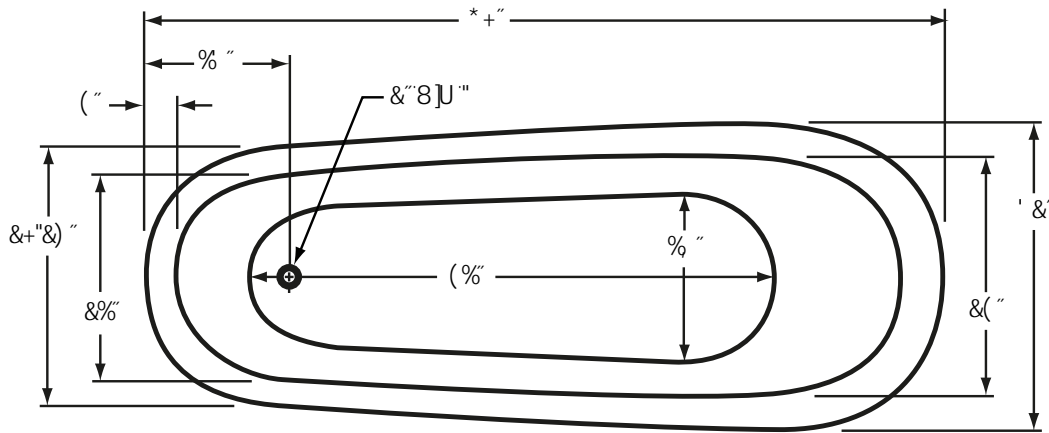

* + "G]ddYf'7 `Uk zch

Cj YfU`8]a Ybgcbg`
 *+"@l" &"K l" \$"<`
 7 UdUW]m`
 ((; U`c`bg
 8fmK Y][\h`
 -\$`Vg`
 : i `K Y][\h
 ()+`Vg`

8]a Ybgcbg]ck b \Uj Y U`c`YfU`bW` cZ
 -%#&"8]a Ybgcbg]ck b bchlc`gWY`

Notes: Please measure your actual product for rough-in details. All product dimensions have a tolerance of $\pm 1/2"$. Install this product according to the installation instructions.