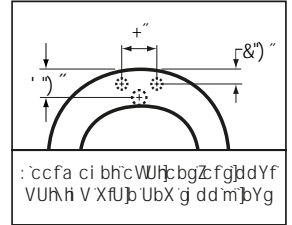

* + "G]ddYf'7 `Uk zch

Cj YfU`8]a Ybgcbg`
 *+"@l" &"K l" \$"<`
 7 UdUW]m`
 ((; U`c`bg
 8fmK Y][\h`
 -\$`Vg`
 : i `K Y][\h
 ()+`Vg`

8]a Ybgcbg]ck b \Uj Y U`c`YfU`bW` cZ
 -%#&"8]a Ybgcbg]ck b bchlc`gWY`

Notes: Please measure your actual product for rough-in details. All product dimensions have a tolerance of $\pm 1/2"$. Install this product according to the installation instructions.