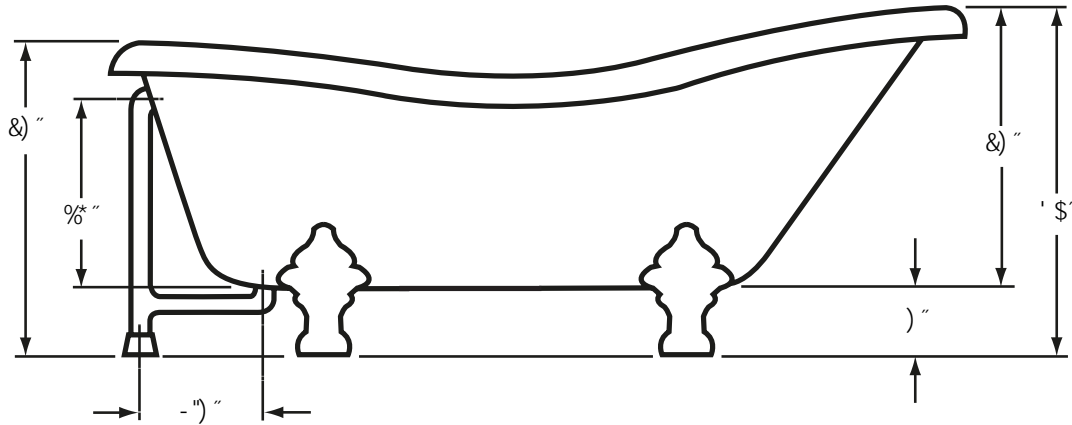

* + "G]ddYf'7 `Uk zch

Cj YfU`8]a Ybgcbg`
 *+"@l" &"K l" \$"<`
 7 UdUW]m`
 ((; U`c`bg
 8fmK Y][\h`
 -\$`Vg`
 : i `K Y][\h
 ()+`Vg`

8]a Ybgcbg]ck b \Uj Y U`c`YfU`bW` cZ
 -%#&"8]a Ybgcbg]ck b bchlc`gWY`

Notes: Please measure your actual product for rough-in details. All product dimensions have a tolerance of $\pm 1/2"$. Install this product according to the installation instructions.