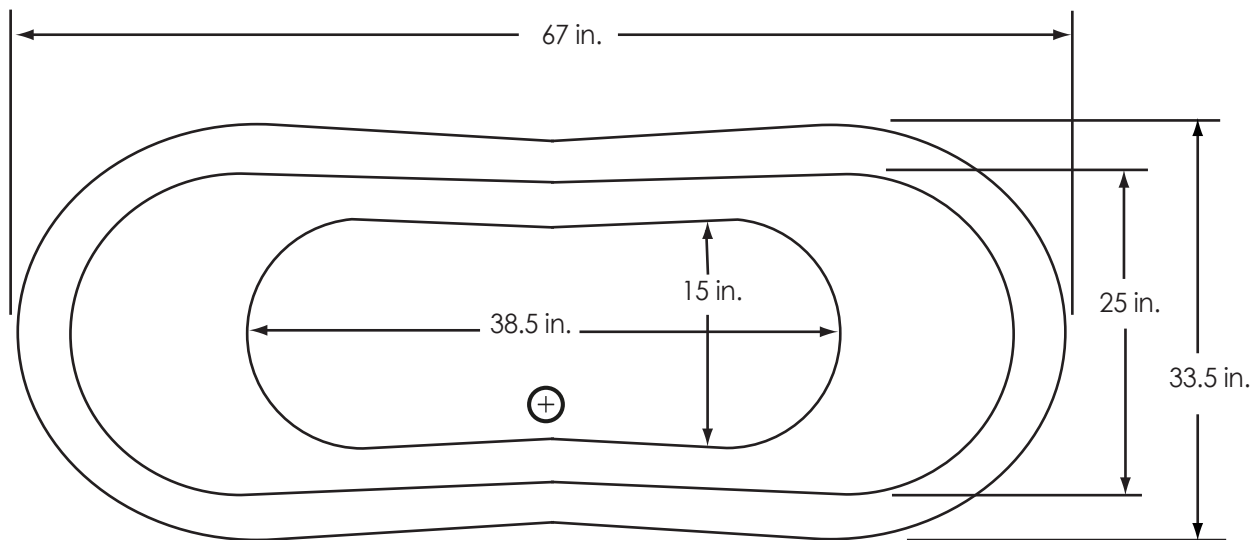

# 67" Double Slipper Pedestal

**Overall Dimensions:**  
67" L x 33.5" W x 29" H

**Capacity:** 44 Gallons

**Dry Weight:** 105 lbs.

**Full Weight:** 472 lbs.

All measurements are approximate. Dimensions shown have a tolerance of +/- 1/2". Dimensions shown not to scale.

**Notes:** Please measure your actual product for rough-in details. All product dimensions have a tolerance of  $\pm 1/2"$ . Install this product according to the installation instructions.

American Bath Factory reserves the right to make revisions without notice to product specifications. For most current specs, visit our site: [americanbathfactory.com](http://americanbathfactory.com)