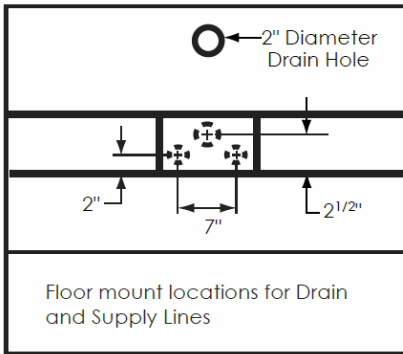

# 67" Double Slipper Pedestal

**Overall Dimensions:**  
67" L x 33.5" W x 29" H

**Capacity:** 44 Gallons

**Dry Weight:** 105 lbs.

**Full Weight:** 472 lbs.

All measurements are approximate. Dimensions shown have a tolerance of +/- 1/2". Dimensions shown not to scale.

**Notes:** Please measure your actual product for rough-in details. All product dimensions have a tolerance of  $\pm 1/2"$ . Install this product according to the installation instructions.

American Bath Factory reserves the right to make revisions without notice to product specifications. For most current specs, visit our site: [americanbathfactory.com](http://americanbathfactory.com)