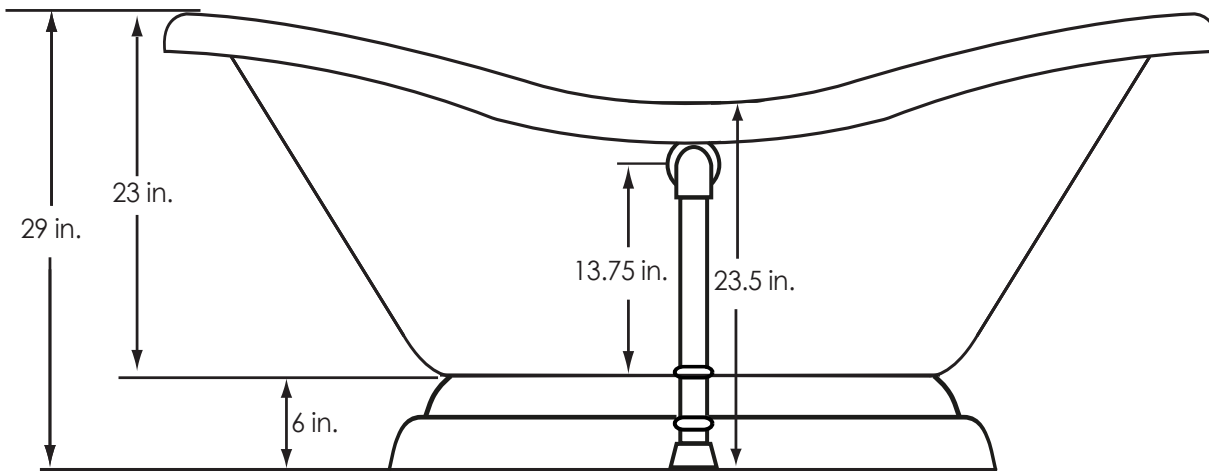

# 67" Double Slipper Pedestal

**Overall Dimensions:**  
67" L x 33.5" W x 29" H

**Capacity:** 44 Gallons

**Dry Weight:** 105 lbs.

**Full Weight:** 472 lbs.

All measurements are approximate. Dimensions shown have a tolerance of +/- 1/2". Dimensions shown not to scale.

**Notes:** Please measure your actual product for rough-in details. All product dimensions have a tolerance of  $\pm 1/2"$ . Install this product according to the installation instructions.

American Bath Factory reserves the right to make revisions without notice to product specifications. For most current specs, visit our site: [americanbathfactory.com](http://americanbathfactory.com)