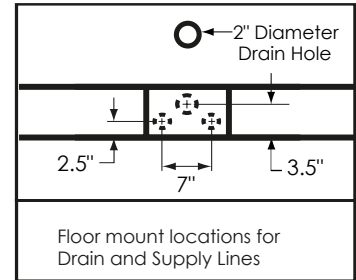

67" Double Slipper Metallo

67" L x 33" W x 31" H
 44 Gallons
 905 lbs.
 472 lbs.

Notes: Please measure your actual product for rough-in details. All product dimensions have a tolerance of $\pm 1/2"$. Install this product according to the installation instructions.