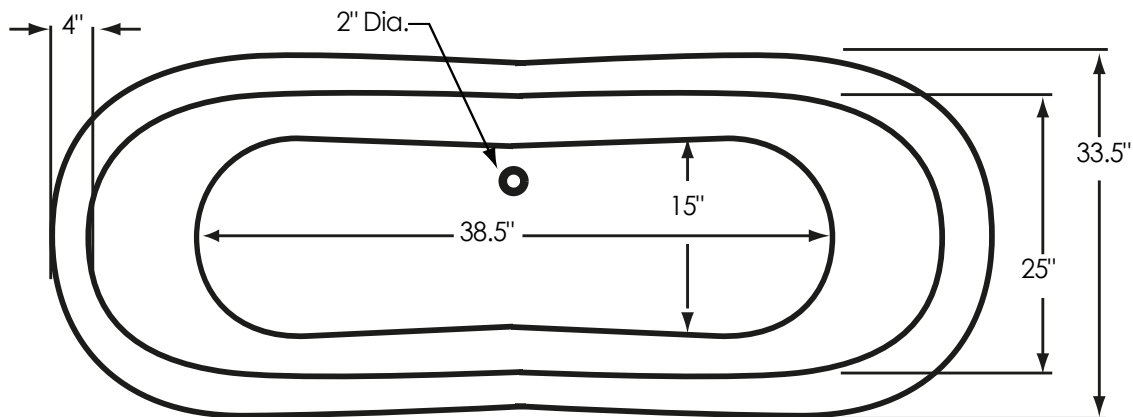

67" Double Slipper Metallo

67" L x 33" W x 31" H
 44 Gallons
 905 lbs.
 472 lbs.

Notes: Please measure your actual product for rough-in details. All product dimensions have a tolerance of $\pm 1/2"$. Install this product according to the installation instructions.