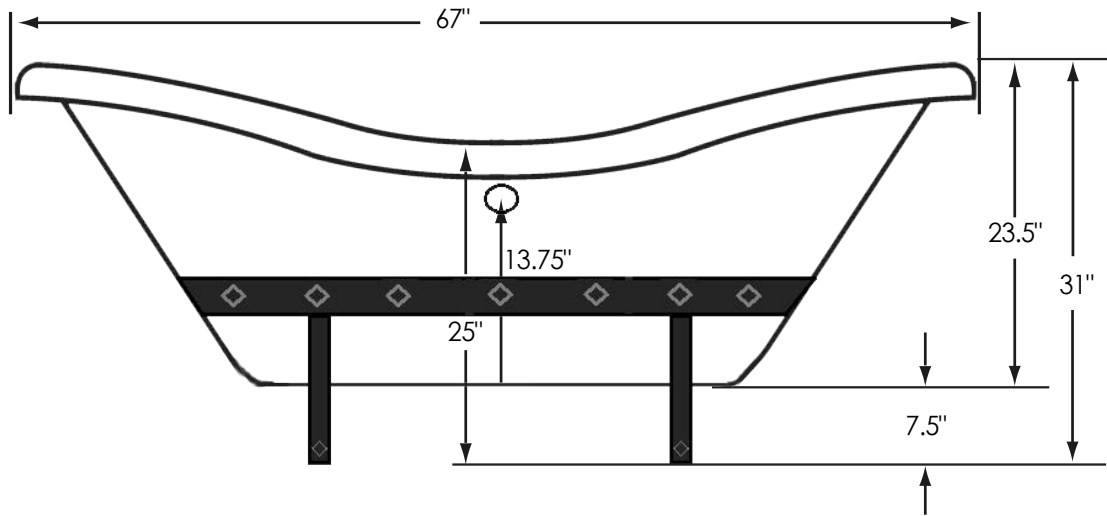

67" Double Slipper Metallo

67" L x 33" W x 31" H
 44 Gallons
 905 lbs.
 472 lbs.

Notes: Please measure your actual product for rough-in details. All product dimensions have a tolerance of $\pm 1/2"$. Install this product according to the installation instructions.